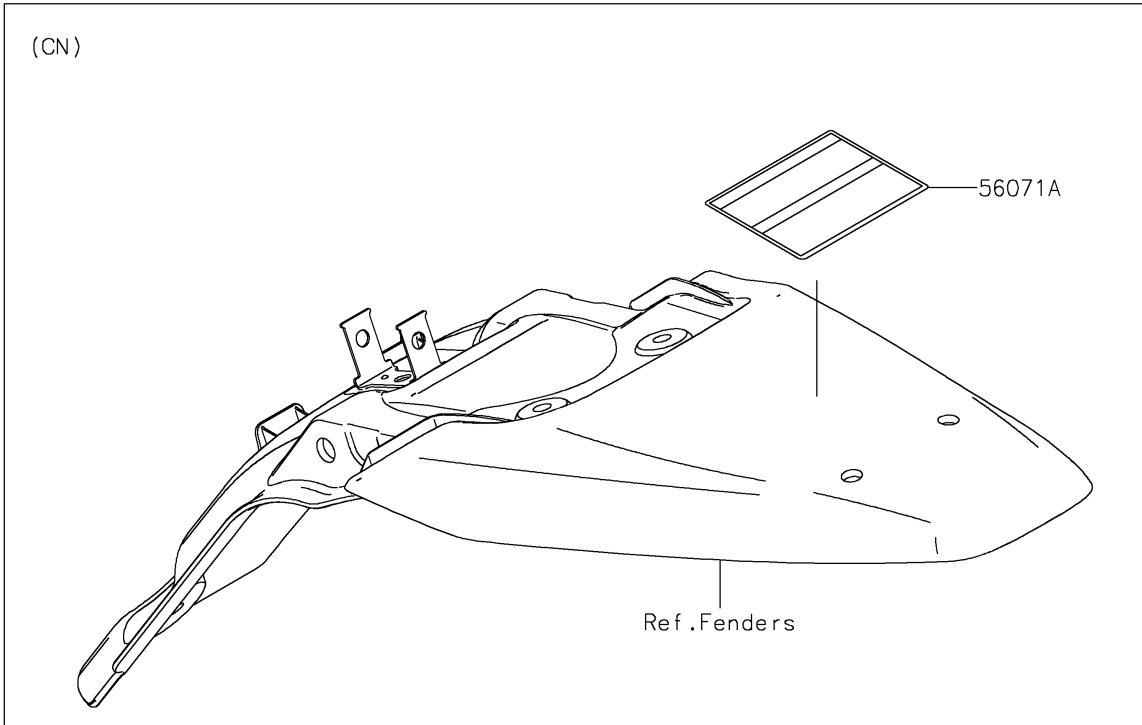

2021 KLX®140R L PARTS DIAGRAM

Labels

F2860

2021 KLX®140R L PARTS LIST

Labels

ITEM NAME	PART NUMBER	QUANTITY
LABEL-WARNING,OFF ROAD ONLY (Ref # 56071)	56071-0019	1
LABEL-WARNING,OFF ROAD ONLY (Ref # 56071A)	56071-0020	1