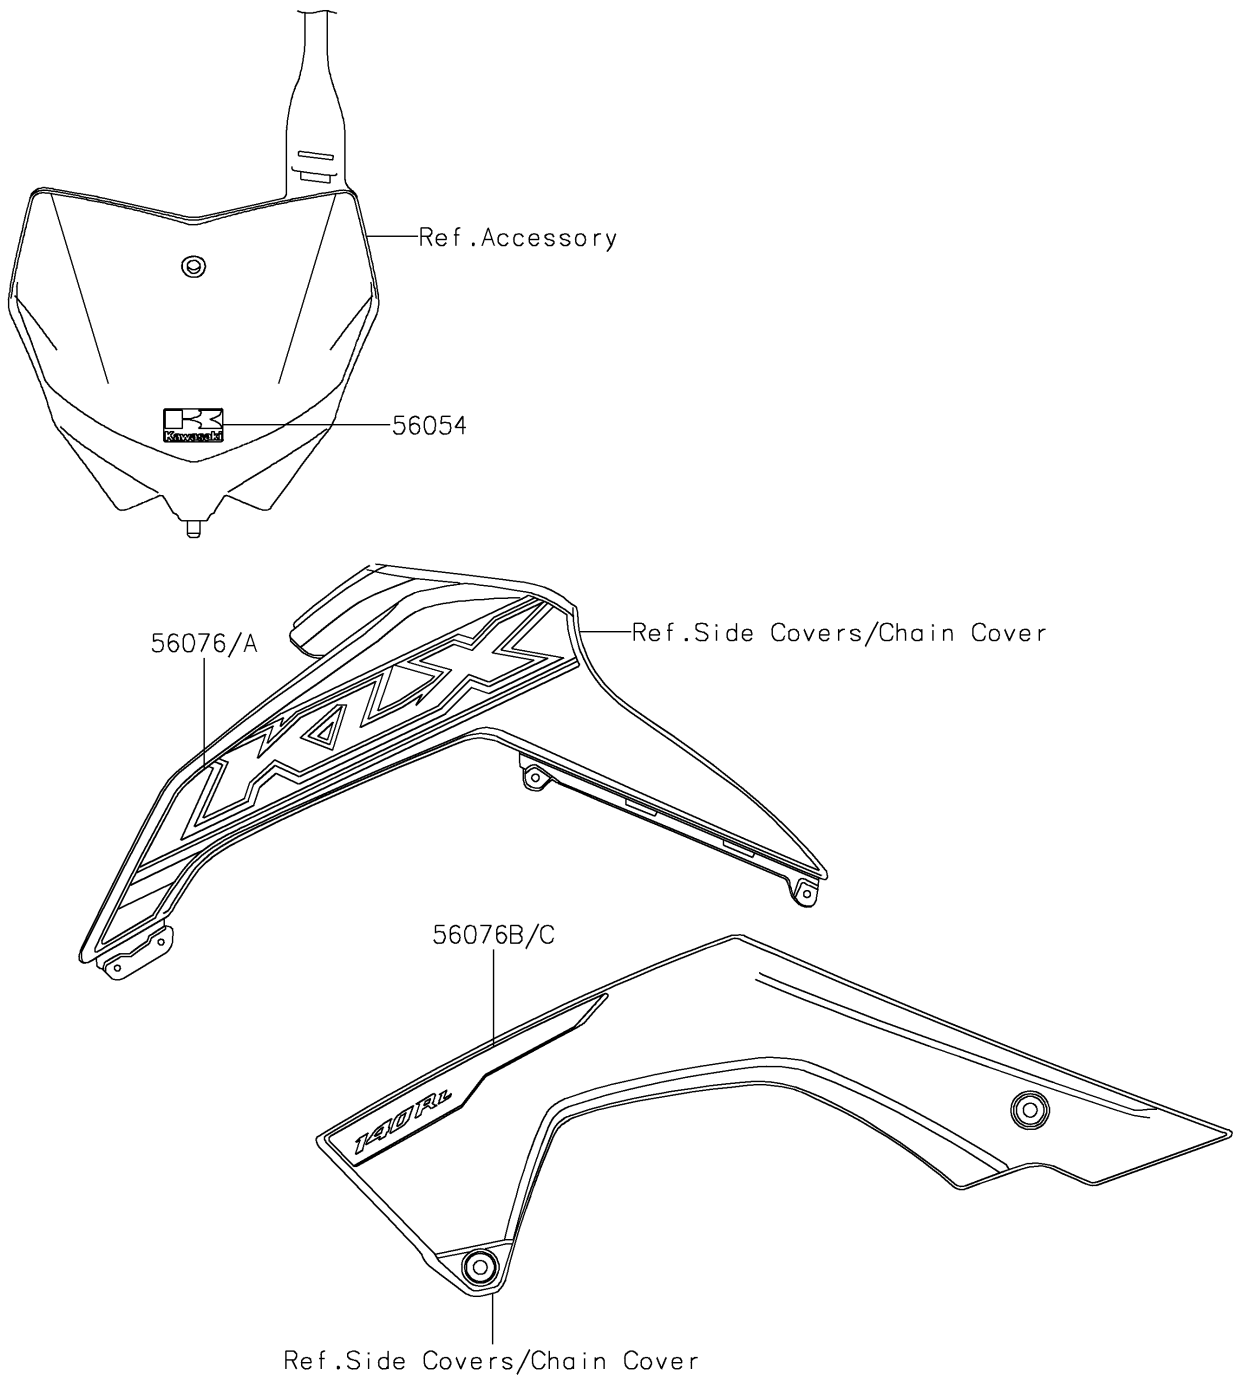

2021 KLX®140R L PARTS DIAGRAM

Decals

F2861

2021 KLX®140R L PARTS LIST

Decals

ITEM NAME	PART NUMBER	QUANTITY
-----------	-------------	----------