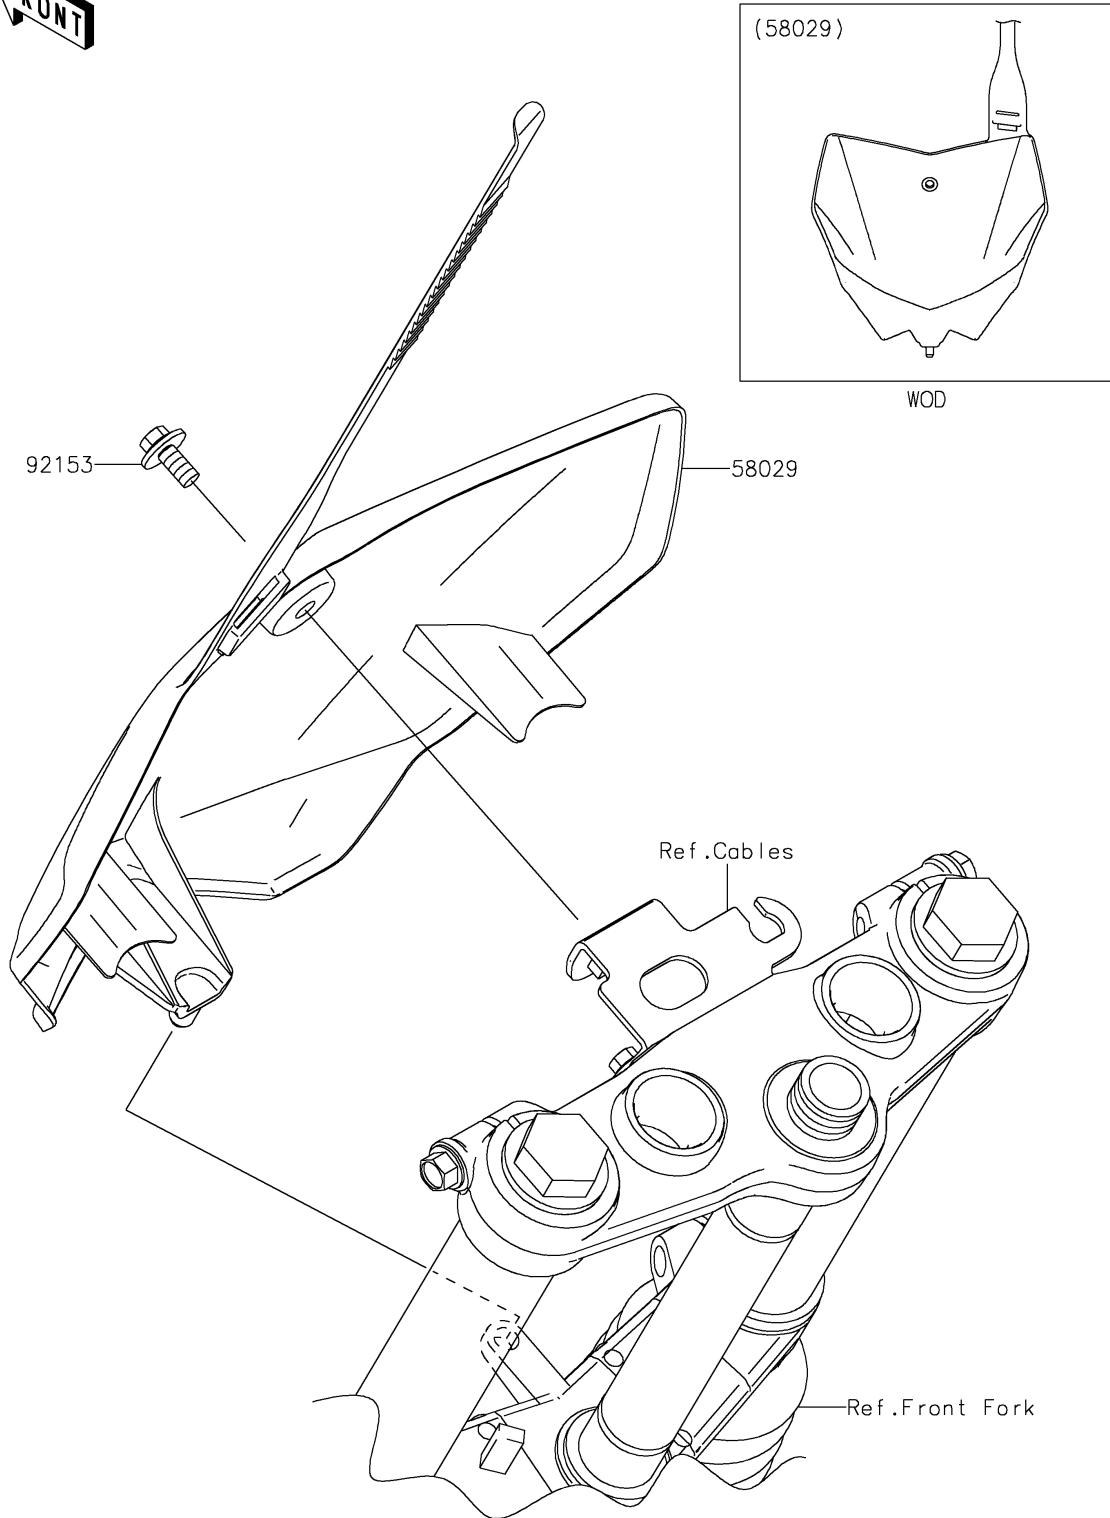

2021 KLX®140R L PARTS DIAGRAM

Accessory

F2910

2021 KLX®140R L PARTS LIST

Accessory

ITEM NAME	PART NUMBER	QUANTITY
PLATE-NUMBER,B.WHITE (Ref # 58029)	58029-0005-266	1
BOLT,FLANGED,6X14 (Ref # 92153)	92153-0936	1