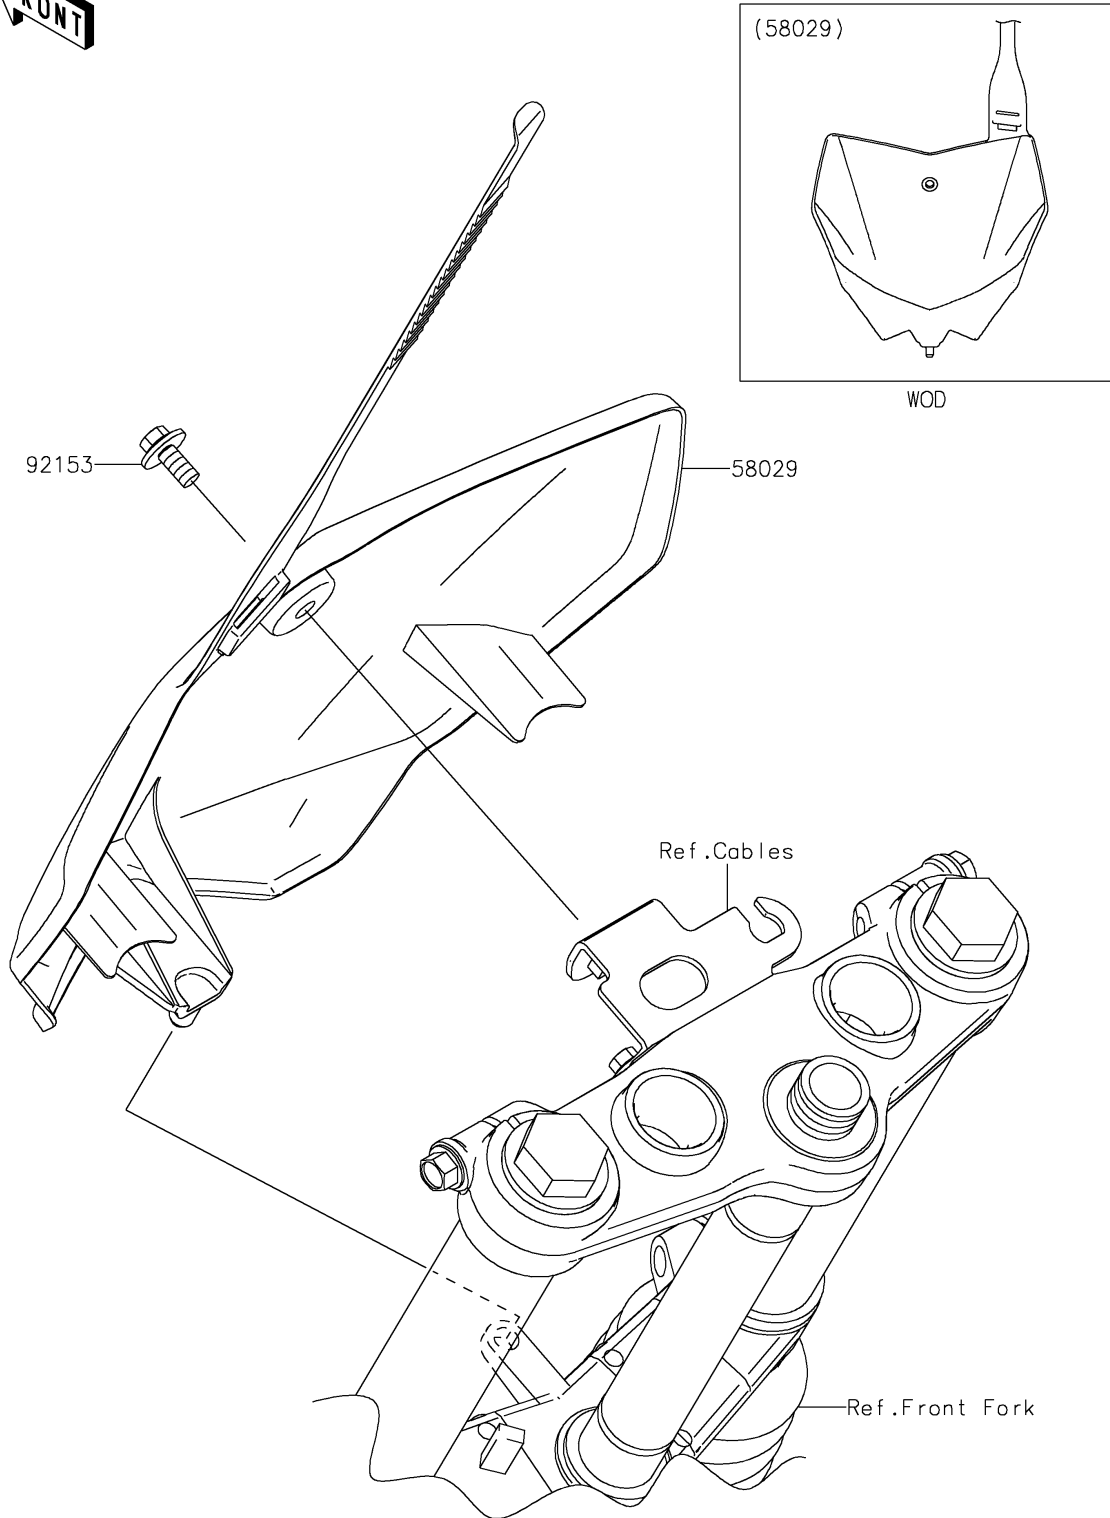

2021 KLX®140R L PARTS DIAGRAM

Accessory

F2910

2021 KLX®140R L PARTS LIST

Accessory

ITEM NAME	PART NUMBER	QUANTITY
-----------	-------------	----------