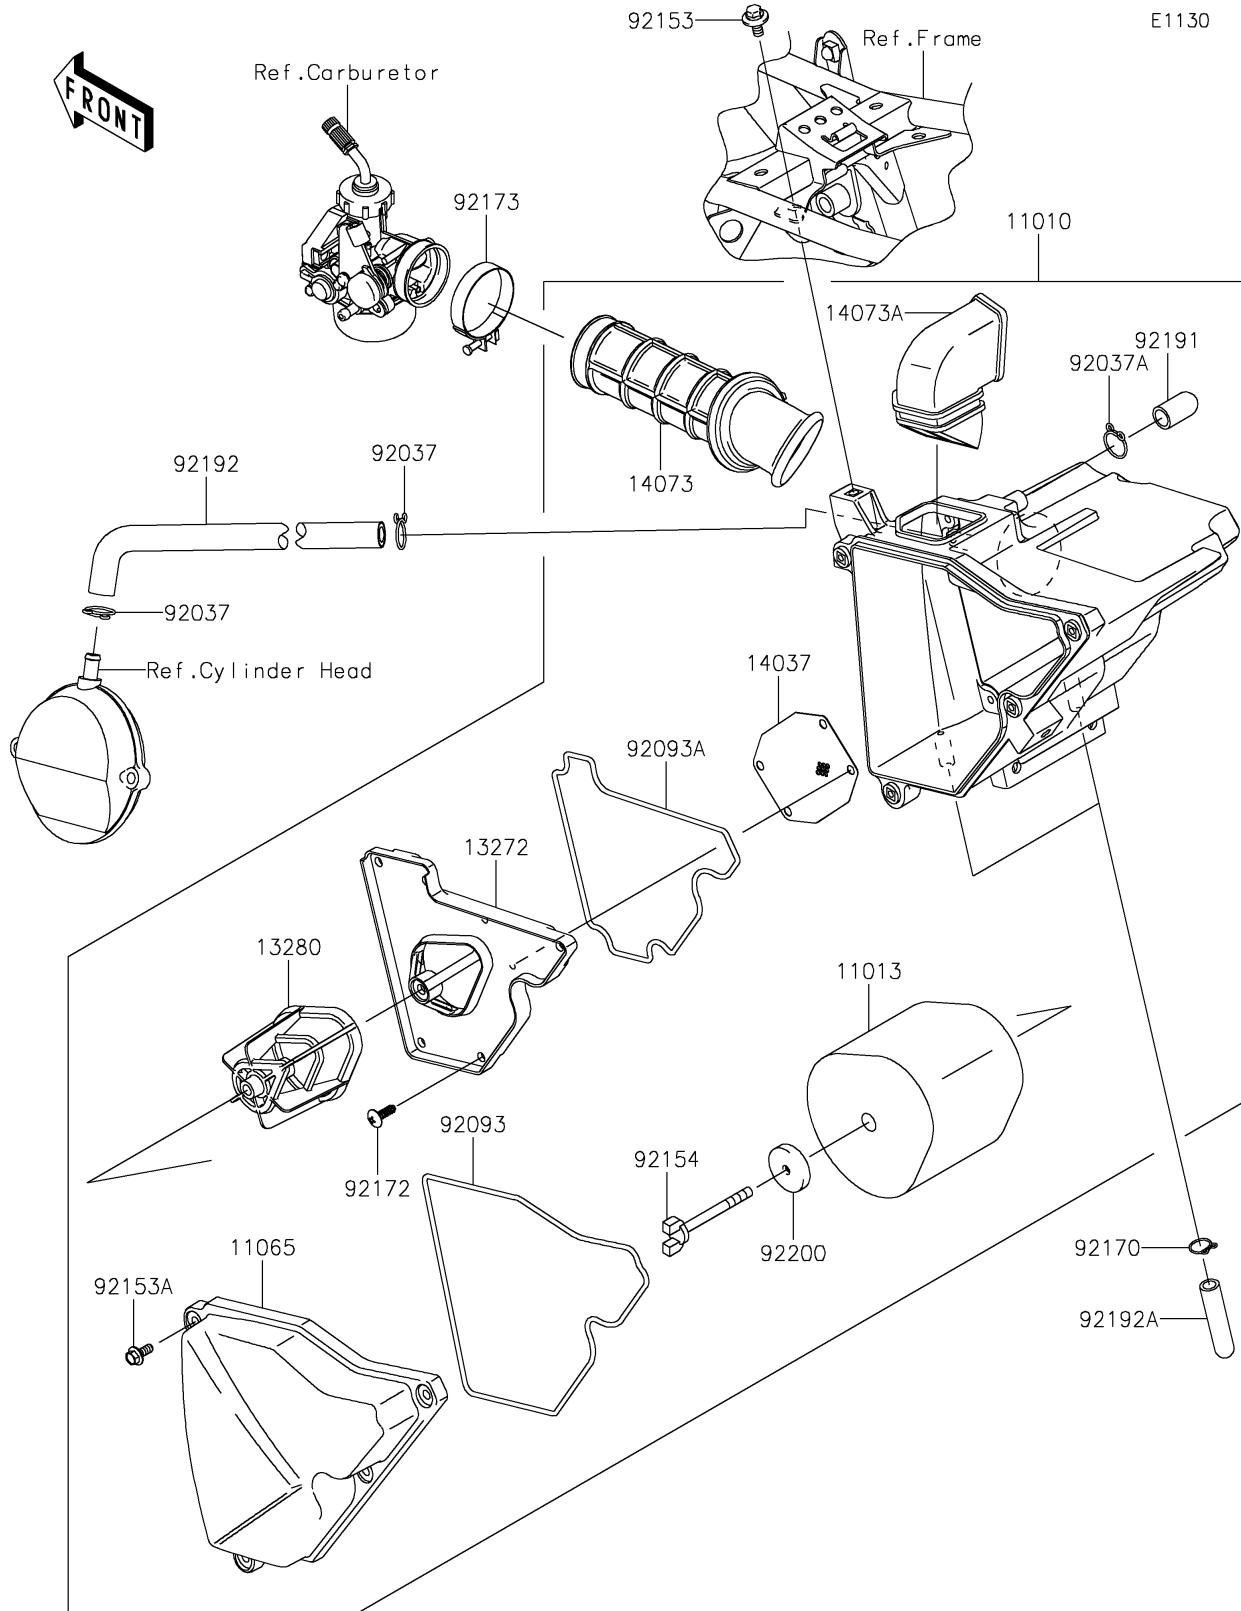

2021 KLX®140R F PARTS DIAGRAM

Air Cleaner

2021 KLX®140R F PARTS LIST

Air Cleaner

| ITEM NAME | PART NUMBER | QUANTITY |
|---------------------------------------|---------------|----------|
| FILTER-ASSY-AIR,F.BLACK (Ref # 11010) | 11010-0939-6Z | 1 |
| ELEMENT-AIR FILTER (Ref # 11013) | 11013-0796 | 1 |
| CAP,F.BLACK (Ref # 11065) | 11065-0210-6Z | 1 |
| PLATE (Ref # 13272) | 13272-1883 | 1 |
| HOLDER (Ref # 13280) | 13280-0831 | 1 |
| SCREEN (Ref # 14037) | 14037-0074 | 1 |
| DUCT,CARB. (Ref # 14073) | 14073-0171 | 1 |
| DUCT,INTAKE (Ref # 14073A) | 14073-0791 | 1 |
| CLAMP,12.5MM (Ref # 92037) | 92037-1271 | 2 |
| CLAMP,14.5MM (Ref # 92037A) | 92037-1900 | 1 |
| SEAL,L=620 (Ref # 92093) | 92093-0094 | 1 |
| SEAL,L=520 (Ref # 92093A) | 92093-0103 | 1 |
| BOLT,FLANGED,6X14 (Ref # 92153) | 92153-0936 | 1 |
| BOLT,WP,5X14 (Ref # 92153A) | 92153-1882 | 4 |
| BOLT,6X60 (Ref # 92154) | 92154-2790 | 1 |
| CLAMP,11.6MM (Ref # 92170) | 92170-1796 | 2 |
| SCREW,5X16 (Ref # 92172) | 92172-1211 | 5 |
| CLAMP (Ref # 92173) | 92173-0991 | 1 |
| TUBE,DRAIN (Ref # 92191) | 92191-1685 | 1 |
| TUBE,BREATHER (Ref # 92192) | 92192-0473 | 1 |
| TUBE,A/C-DRAIN (Ref # 92192A) | 92192-0921 | 2 |
| WASHER,6.5X26X2 (Ref # 92200) | 92200-0394 | 1 |