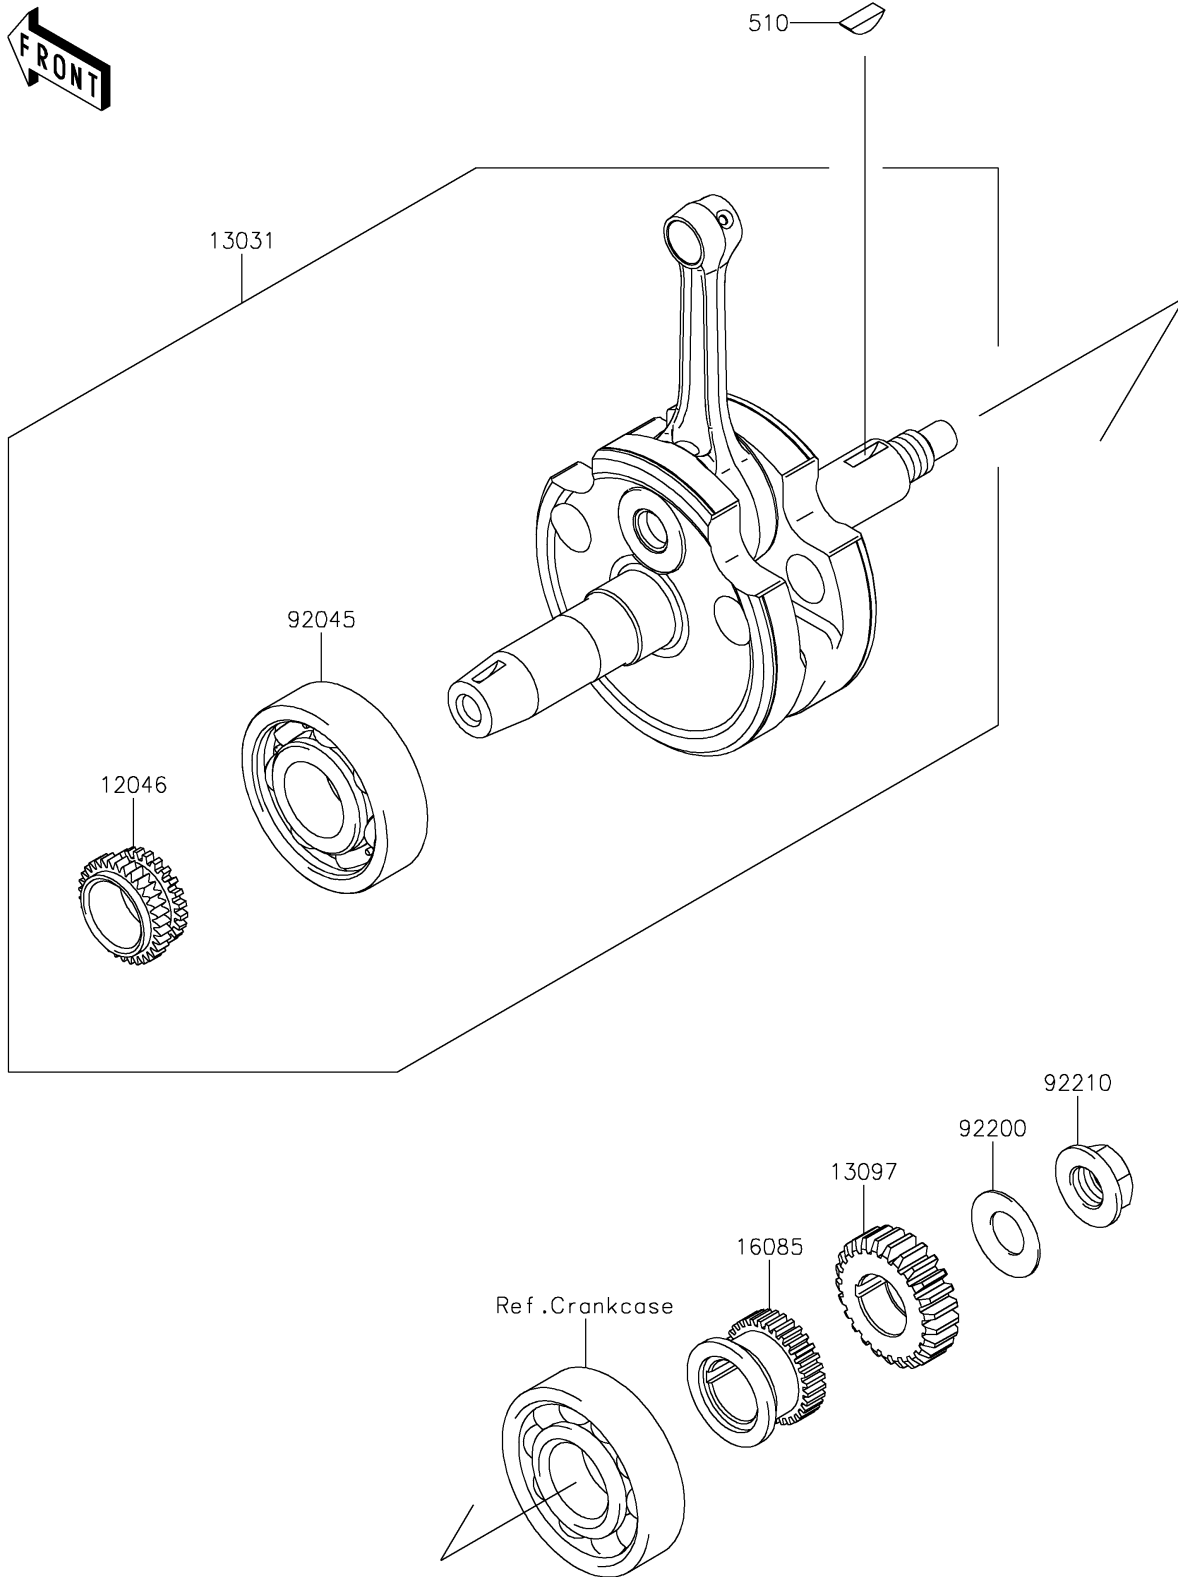

2021 KLX®140R F PARTS DIAGRAM

Crankshaft

E1321

2021 KLX®140R F PARTS LIST

Crankshaft

ITEM NAME	PART NUMBER	QUANTITY
SPROCKET,18T (Ref # 12046)	12046-0061	1
CRANKSHAFT-COMP (Ref # 13031)	13031-0865	1
GEAR-PRIMARY SPUR,25T (Ref # 13097)	13097-0559	1
GEAR,21T (Ref # 16085)	16085-0118	1
KEY-WOODRUFF (Ref # 510)	510A4200	1
BEARING-BALL,6305JR2C3 (Ref # 92045)	92045-1120	1
WASHER,14.2X28X1.5 (Ref # 92200)	92200-0217	1
NUT,14MM,LEFT HANDED (Ref # 92210)	92210-0600	1