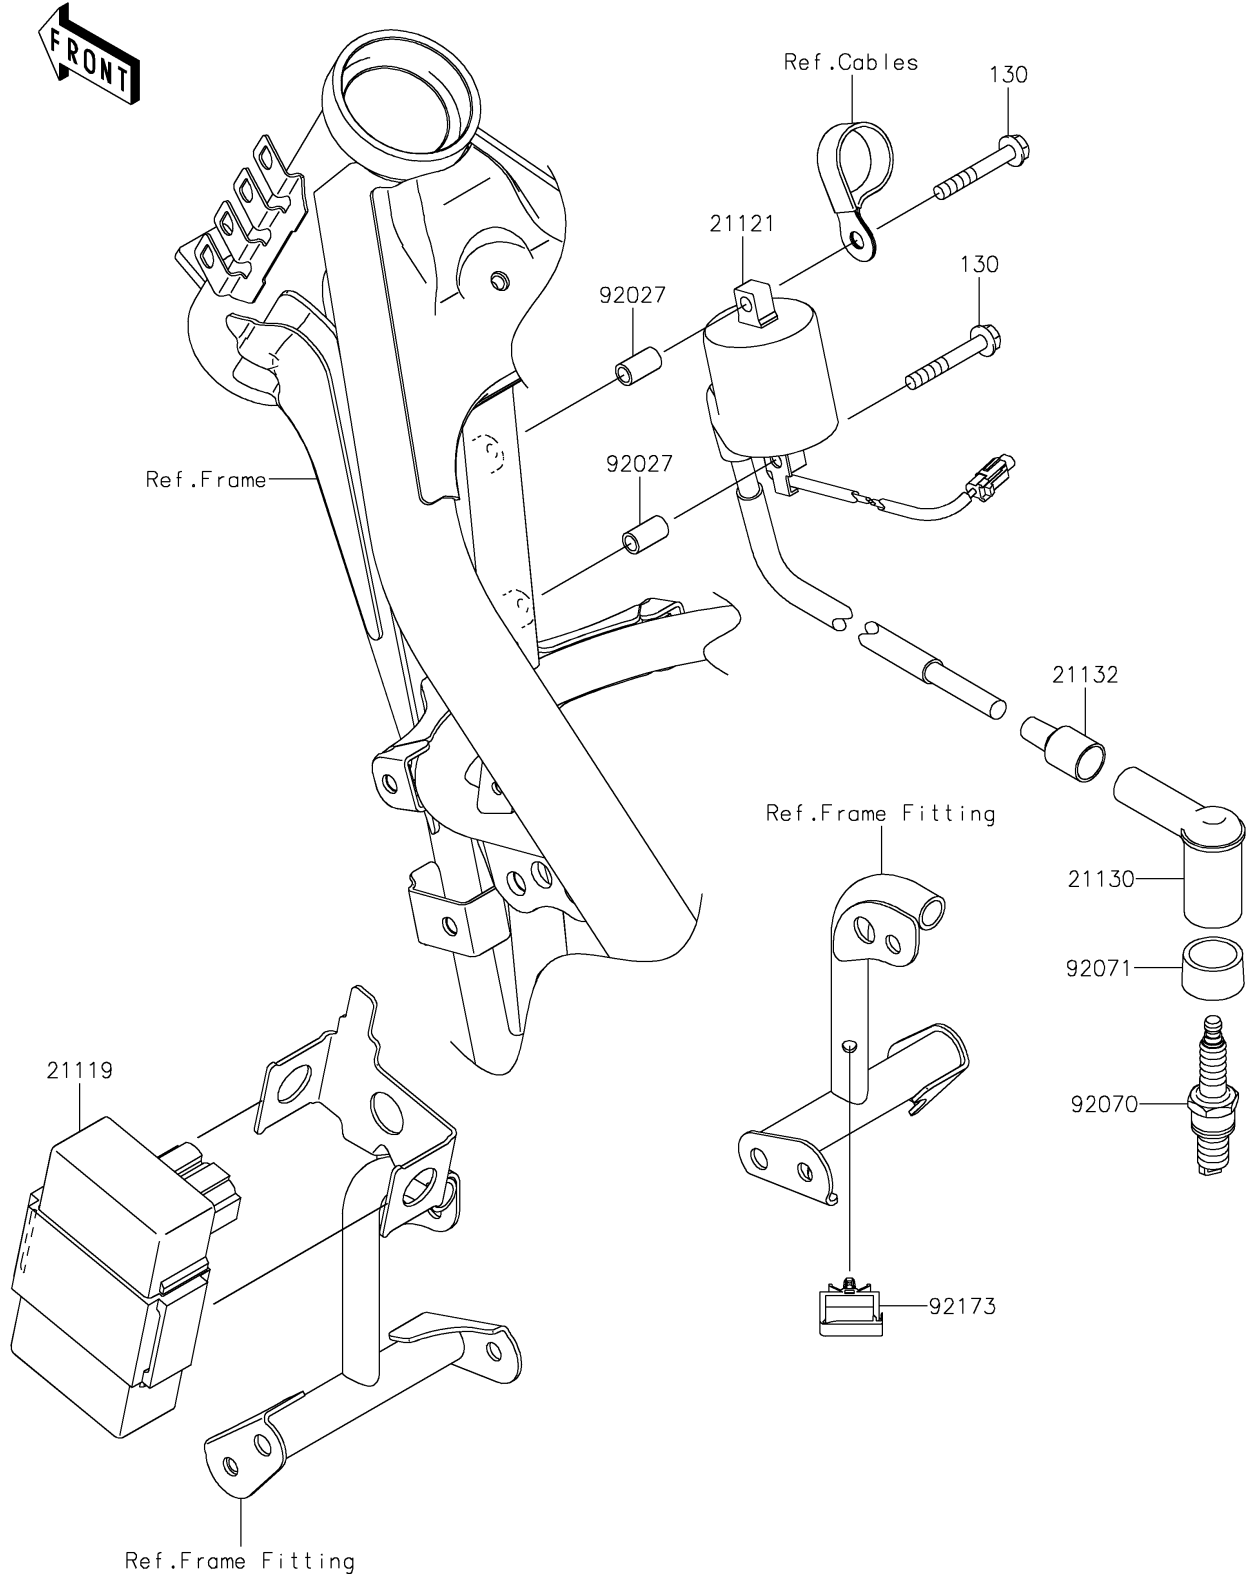

2021 KLX®140R F PARTS DIAGRAM

Ignition System

E1830

2021 KLX®140R F PARTS LIST

Ignition System

ITEM NAME	PART NUMBER	QUANTITY
BOLT-FLANGED,5X35 (Ref # 130)	130BA0535	2
IGNITER (Ref # 21119)	21119-0594	1
COIL-IGNITION (Ref # 21121)	21121-0728	1
CAP-SPARK PLUG (Ref # 21130)	21130-1003	1
GROMMET,HIGH TENSION (Ref # 21132)	21132-005	1
COLLAR,5.6X8X14.5 (Ref # 92027)	92027-1789	2
PLUG-SPARK,CR7HSA (Ref # 92070)	92070-0037	1
GROMMET,SPARK PLUG CAP (Ref # 92071)	92071-1015	1
CLAMP (Ref # 92173)	92173-1513	1