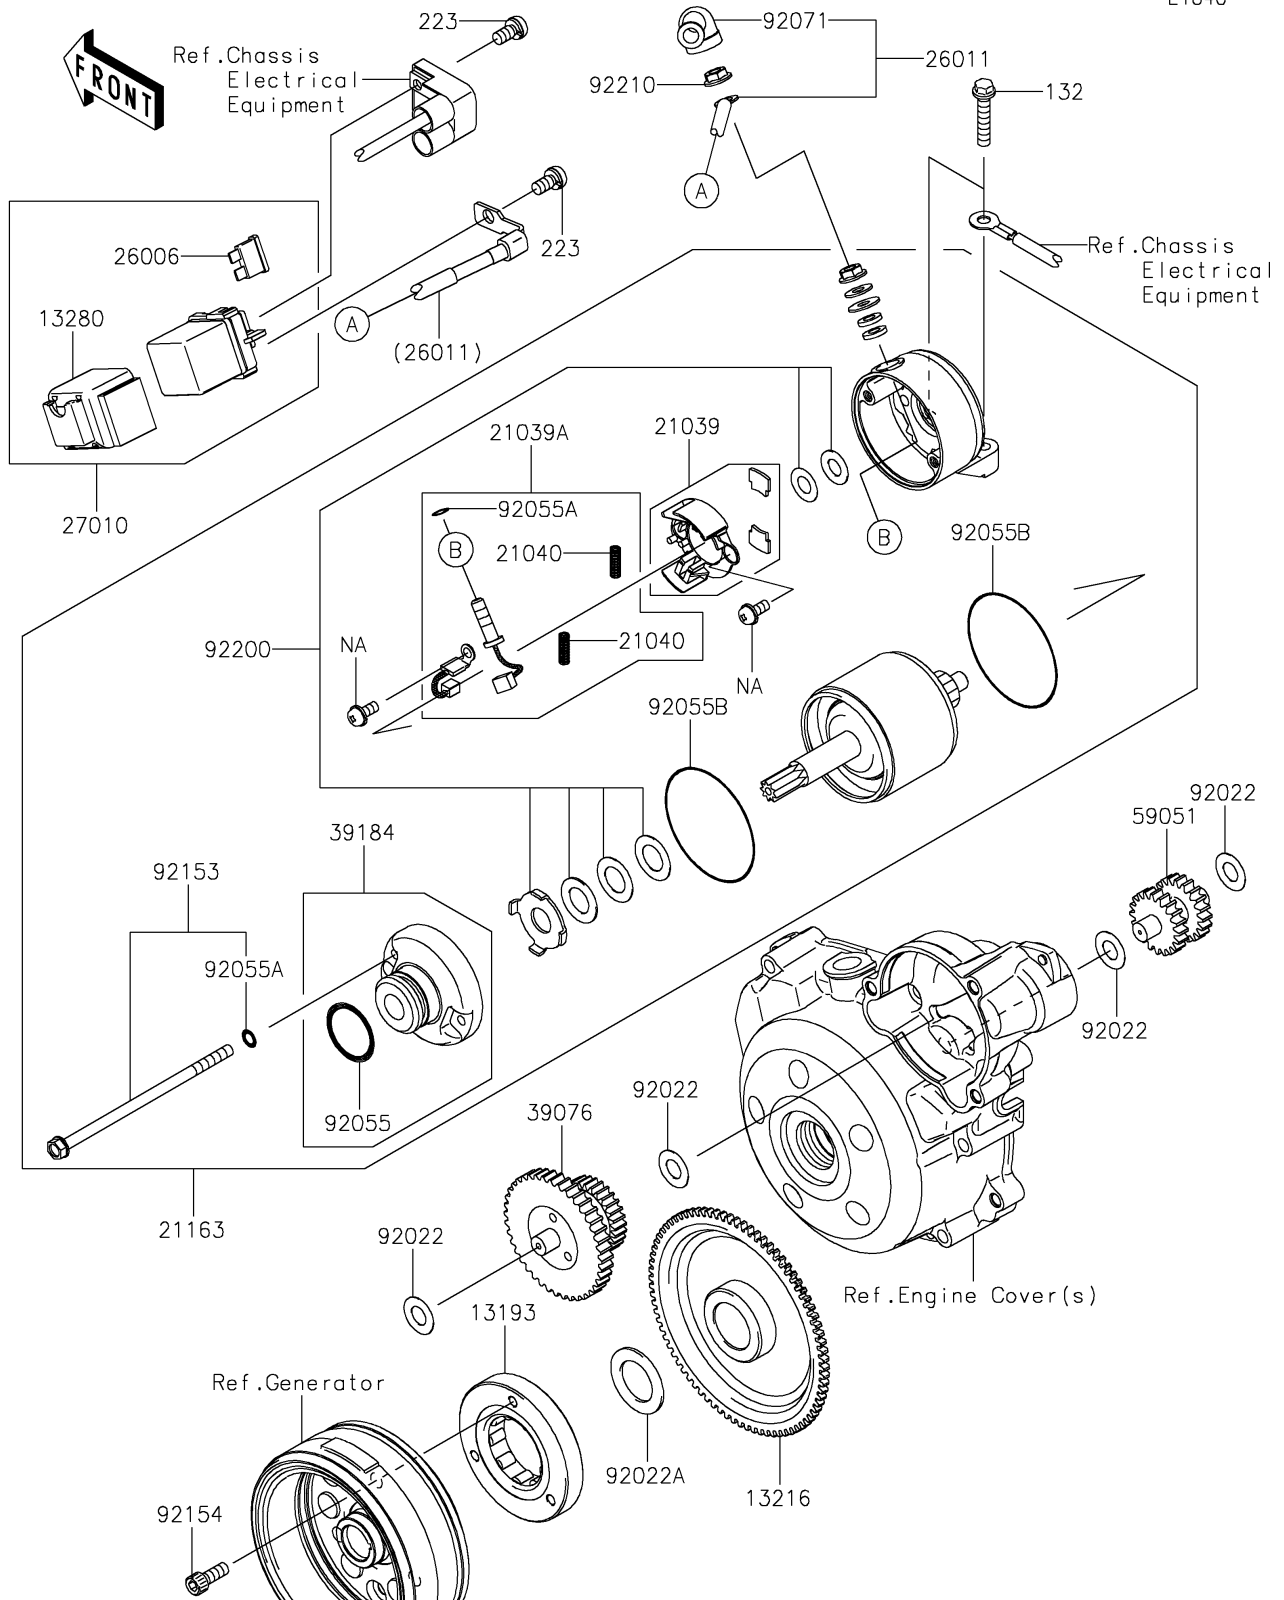

2021 KLX®140R F PARTS DIAGRAM

Starter Motor

E1840

2021 KLX®140R F PARTS LIST

Starter Motor

ITEM NAME	PART NUMBER	QUANTITY
CLUTCH-ASSY-ONEWAY (Ref # 13193)	13193-0005	1
BOLT-FLANGED-SMALL,6X30 (Ref # 132)	132BD0630	2
GEAR-COMP,FREE WHEEL (Ref # 13216)	13216-0040	1
HOLDER (Ref # 13280)	13280-0818	1
BRUSH (Ref # 21039)	21039-0007	1
BRUSH (Ref # 21039A)	21039-0008	1
SPRING-BRUSH (Ref # 21040)	21040-0004	2
STARTER-ELECTRIC (Ref # 21163)	21163-0762	1
SCREW-PAN-WS-CROS,5X10 (Ref # 223)	223AA0510	2
FUSE,BLADE,10A,RED (Ref # 26006)	26006-1007	1
WIRE-LEAD,STARTER (Ref # 26011)	26011-0782	1
SWITCH,MAGNETIC (Ref # 27010)	27010-0798	1
LIMITER,STARTER IDLE GEAR (Ref # 39076)	39076-0020	1
BRACKET-ASSY (Ref # 39184)	39184-0015	1
GEAR-SPUR,IDLE (Ref # 59051)	59051-0785	1
WASHER,10.2X20X0.5 (Ref # 92022)	92022-1649	4
WASHER,22.3X35X1.6 (Ref # 92022A)	92022-212	1
RING-O (Ref # 92055)	92055-1276	1
RING-O,4.5X2.0 (Ref # 92055A)	92055-1370	3
RING-O (Ref # 92055B)	92055-1550	2
GROMMET (Ref # 92071)	92071-0705	1
BOLT (Ref # 92153)	92153-1914	2
BOLT,SOCKET,6X16 (Ref # 92154)	92154-0235	3
WASHER,SET (Ref # 92200)	92200-0407	1
NUT,FLANGED,6MM (Ref # 92210)	92210-1514	1