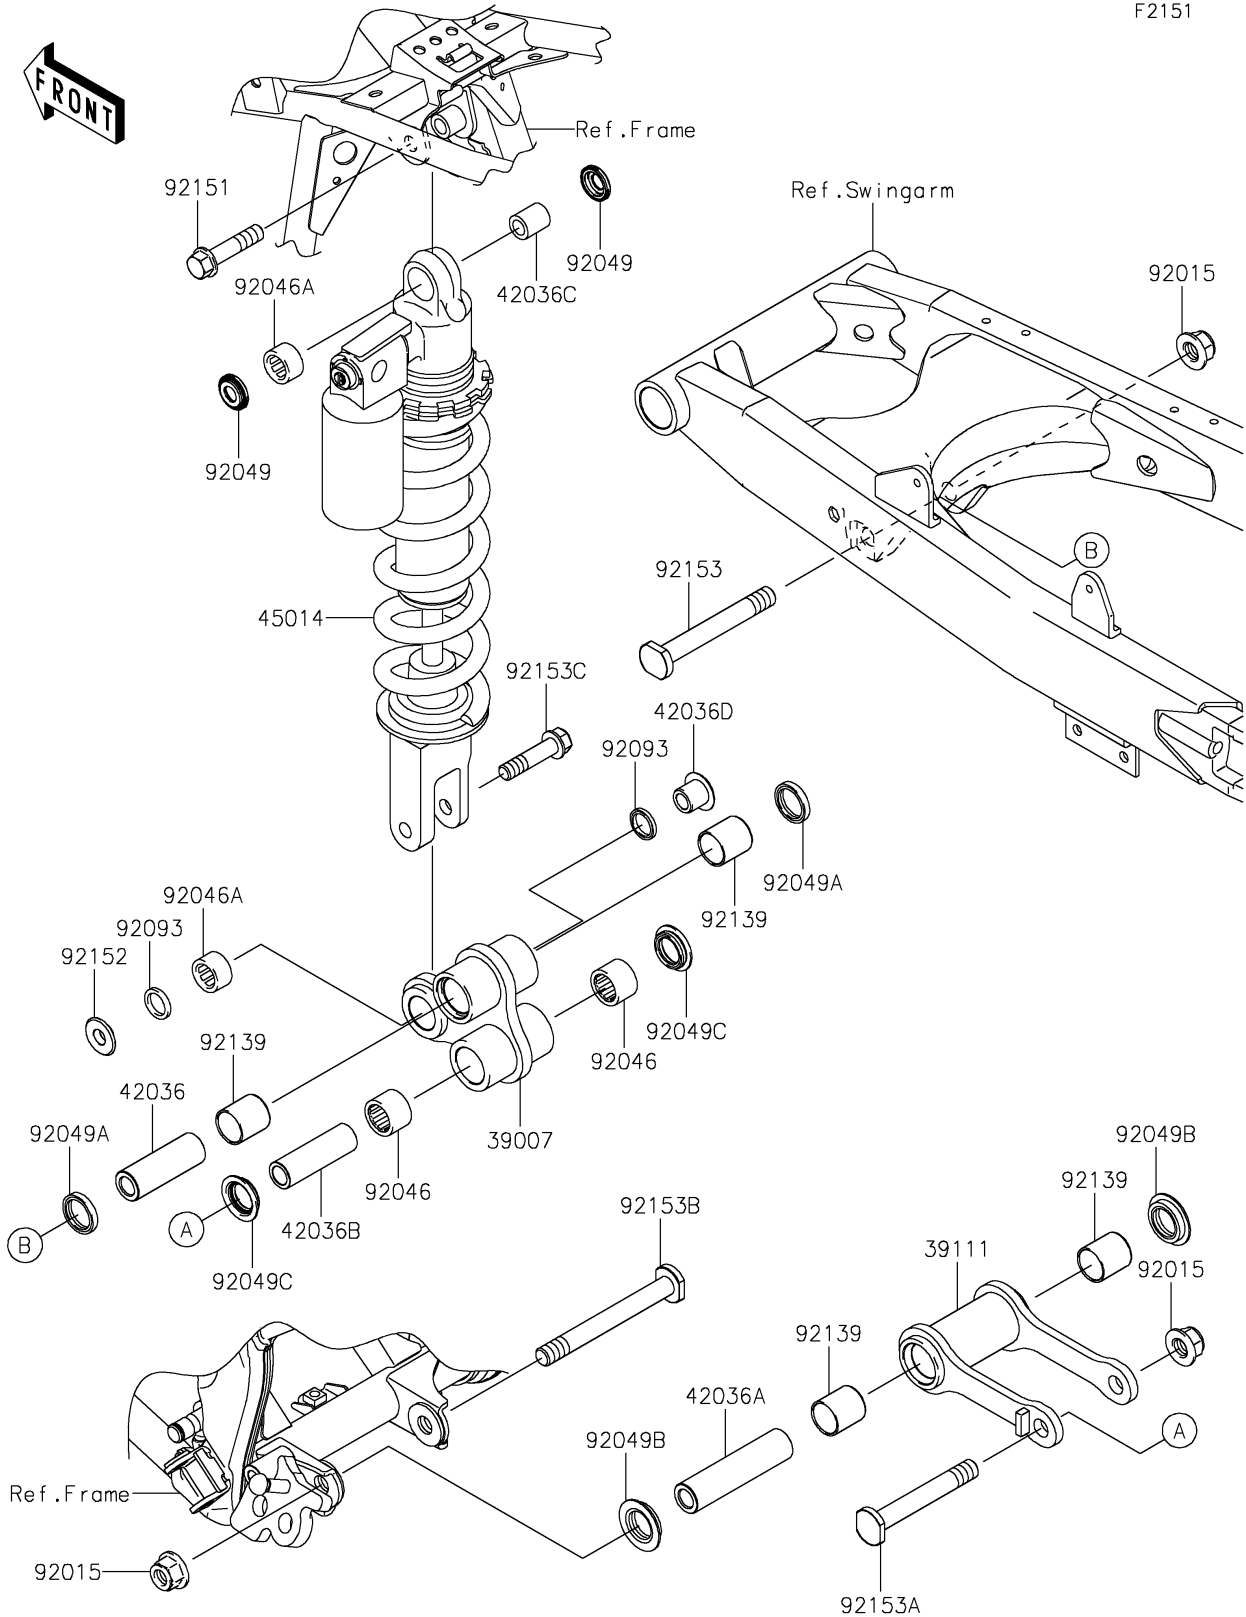

2021 KLX®140R F PARTS DIAGRAM

Suspension/Shock Absorber

F2151

2021 KLX®140R F PARTS LIST

Suspension/Shock Absorber

ITEM NAME	PART NUMBER	QUANTITY
ARM-SUSP,UNI TRAK,P.SILVER (Ref # 39007)	39007-0141-458	1
ROD-TIE,SUSPENSION,P.SILVER (Ref # 39111)	39111-0062-458	1
SLEEVE,12.1X20X58 (Ref # 42036)	42036-0046	1
SLEEVE,12.1X20X82.6 (Ref # 42036A)	42036-0047	1
SLEEVE,12.1X18X58 (Ref # 42036B)	42036-0058	1
SLEEVE,10X16X19 (Ref # 42036C)	42036-1248	1
SLEEVE (Ref # 42036D)	42036-1351	1
SHOCKABSORBER,BLACK (Ref # 45014)	45014-0545-10	1
NUT,LOCK,FLANGED,12MM (Ref # 92015)	92015-1433	3
BEARING-NEEDLE,18BM2416 (Ref # 92046)	92046-1144	2
BEARING-NEEDLE,16BM2212 (Ref # 92046A)	92046-1192	2
SEAL-OIL (Ref # 92049)	92049-0069	2
SEAL-OIL (Ref # 92049A)	92049-0112	2
SEAL-OIL,ARM (Ref # 92049B)	92049-1109	2
SEAL-OIL (Ref # 92049C)	92049-1328	2
SEAL (Ref # 92093)	92093-0139	2
BUSHING,20X23X24 (Ref # 92139)	92139-0940	4
BOLT,FLANGED,10X45 (Ref # 92151)	92151-1413	1
COLLAR (Ref # 92152)	92152-1139	1
BOLT,12X95 (Ref # 92153)	92153-1827	1
BOLT,12X85 (Ref # 92153A)	92153-1828	1
BOLT,12X108 (Ref # 92153B)	92153-1829	1
BOLT,FLANGED,10X42 (Ref # 92153C)	92153-1957	1