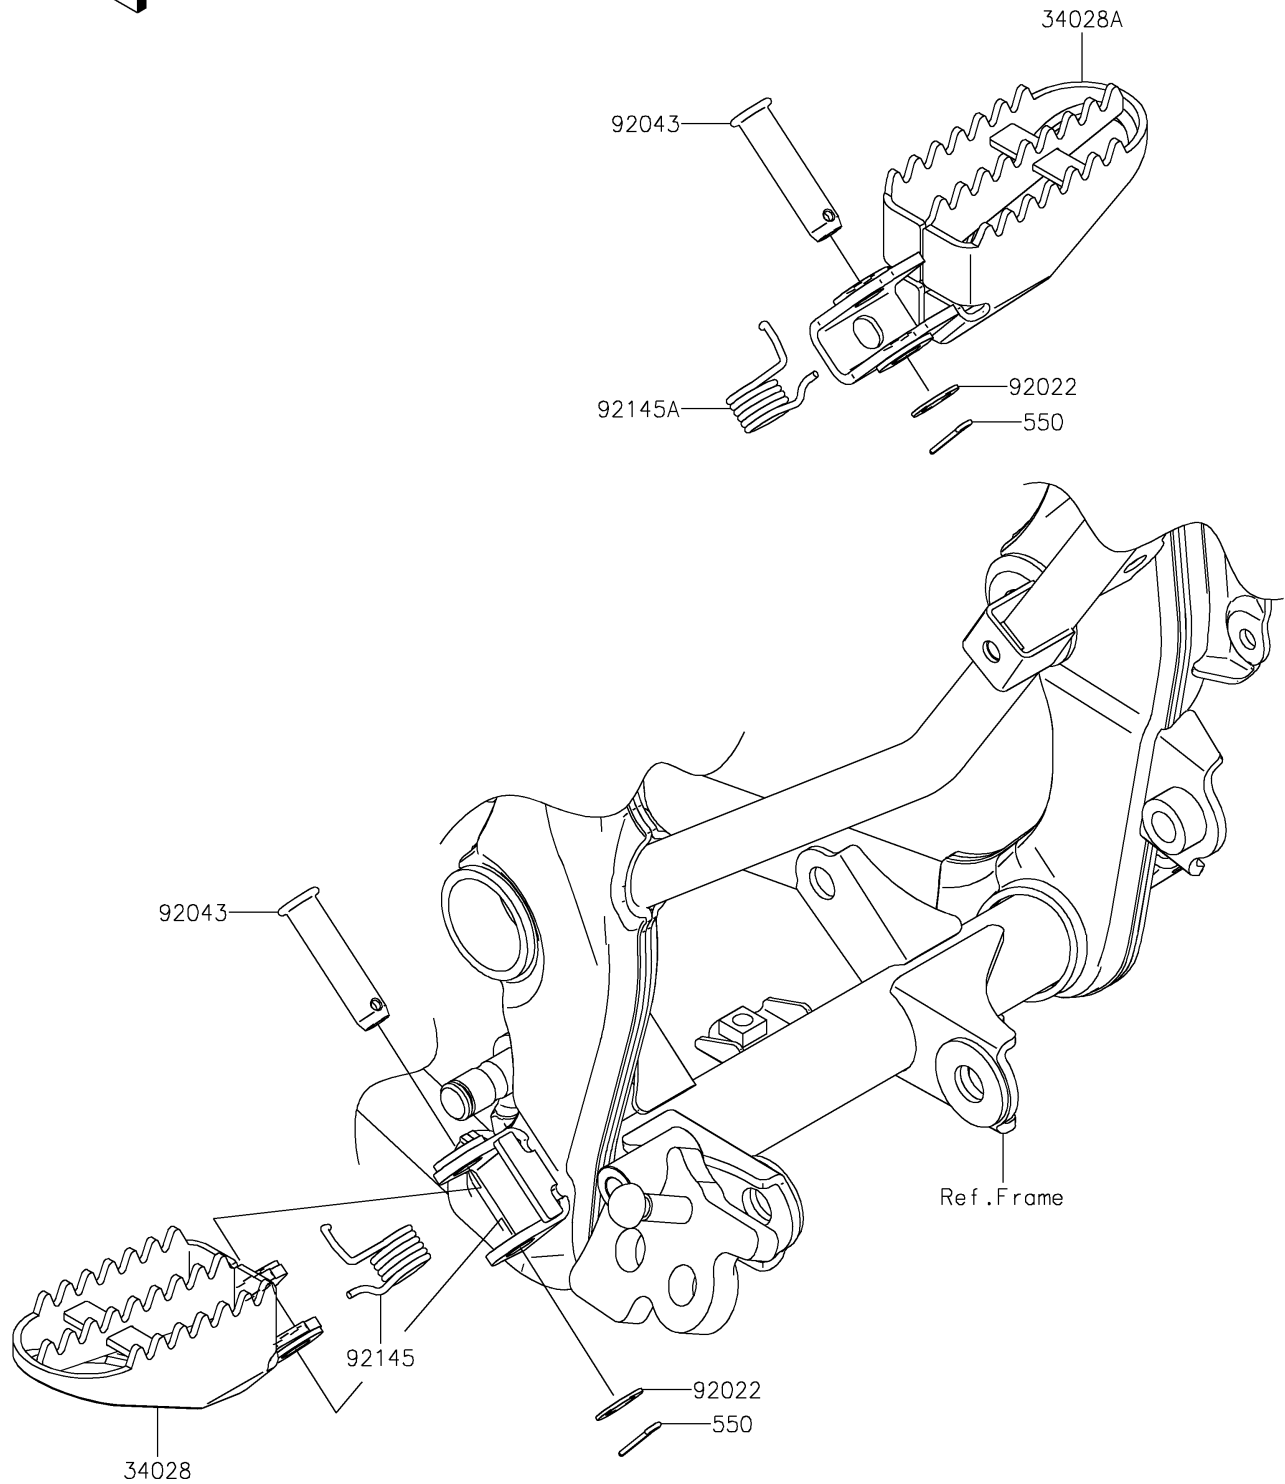

2021 KLX®140R F PARTS DIAGRAM

Footrests

F2160

2021 KLX®140R F PARTS LIST

Footrests

ITEM NAME	PART NUMBER	QUANTITY
STEP,LH,P.SILVER (Ref # 34028)	34028-0077-458	1
STEP,RH,P.SILVER (Ref # 34028A)	34028-0078-458	1
PIN-COTTER,3.0X20 (Ref # 550)	550S3020	2
WASHER,10.2X16X1 (Ref # 92022)	92022-1829	2
PIN,10X37.5 (Ref # 92043)	92043-1643	2
SPRING,STEP,LH (Ref # 92145)	92145-0601	1
SPRING,STEP,RH (Ref # 92145A)	92145-0602	1