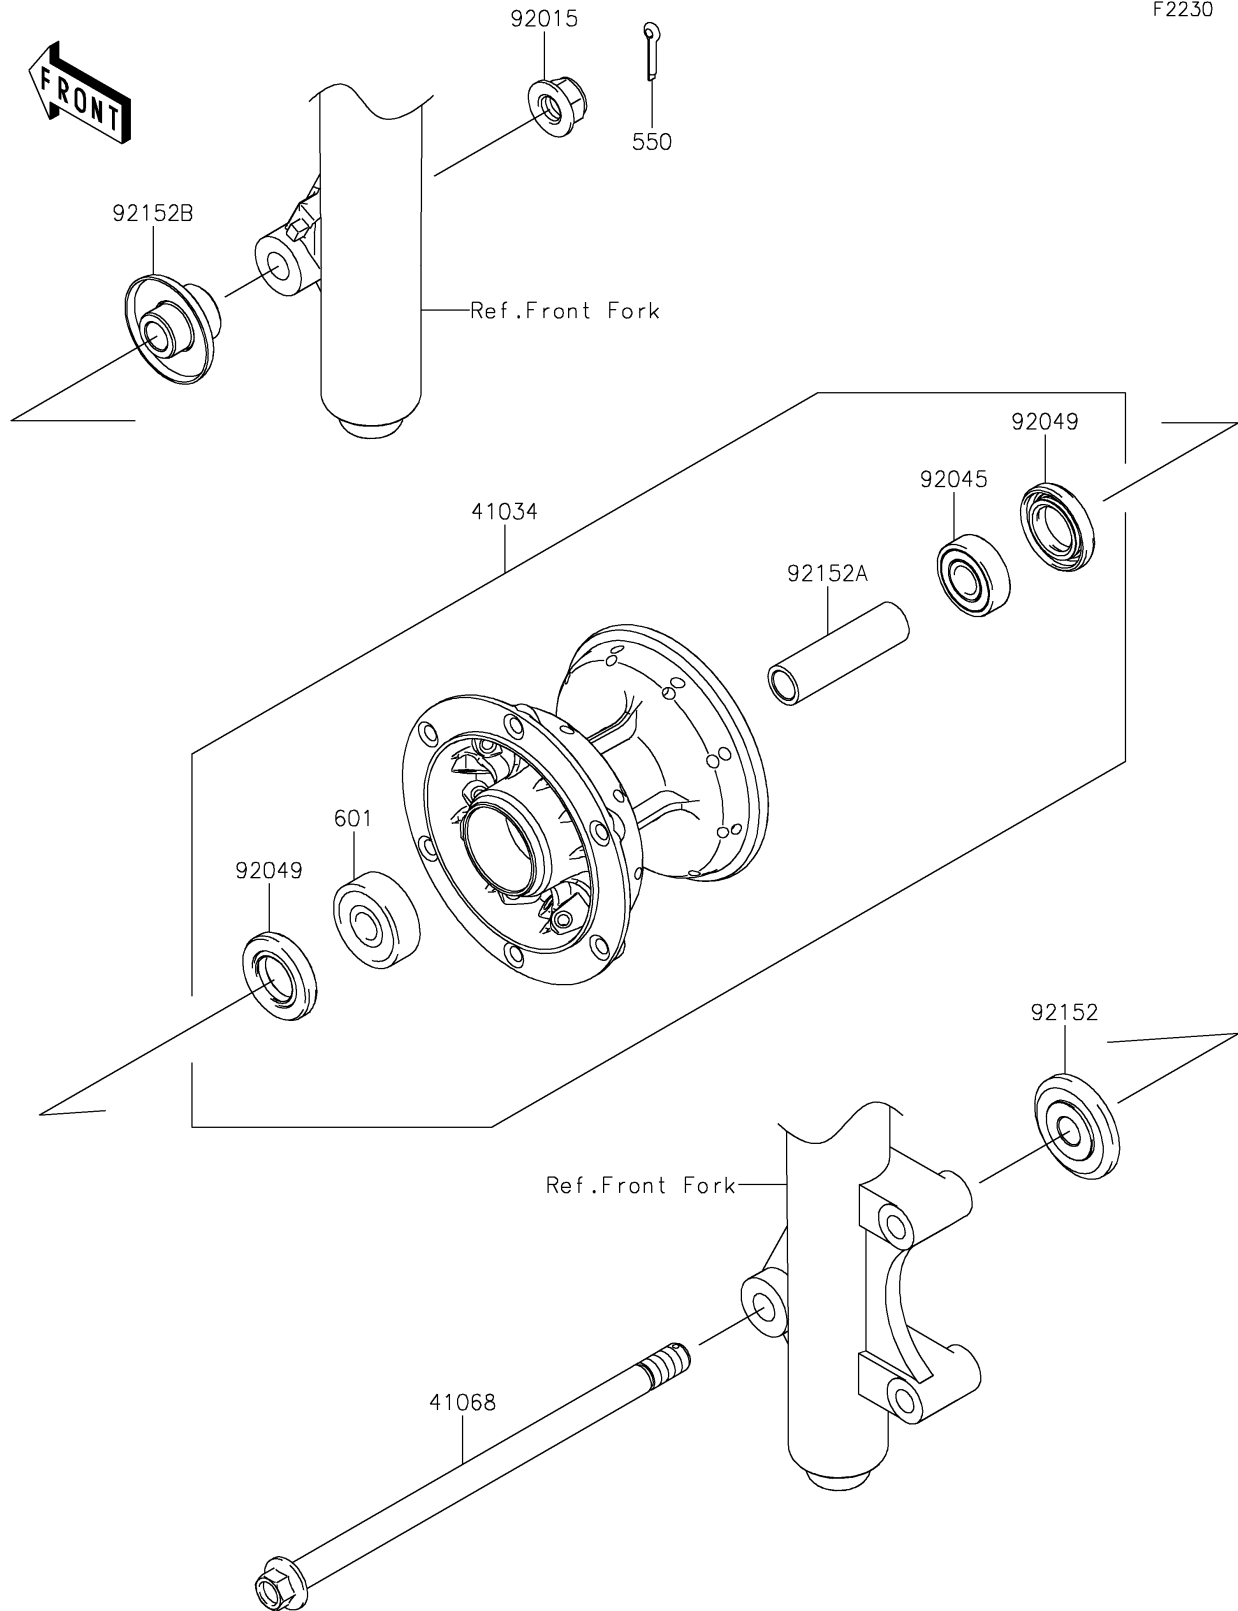

2021 KLX®140R F PARTS DIAGRAM

Front Hub

F2230

2021 KLX®140R F PARTS LIST

Front Hub

ITEM NAME	PART NUMBER	QUANTITY
DRUM-ASSY,FR (Ref # 41034)	41034-0573	1
AXLE,FR (Ref # 41068)	41068-1333	1
PIN-COTTER,2.5X20 (Ref # 550)	550AA2520	1
BEARING-BALL,#6201UUC3 (Ref # 601)	601B6301UU	1
NUT,LOCK,FLANGED,12MM (Ref # 92015)	92015-1433	1
BEARING-BALL,TMB201LLUC3/2A (Ref # 92045)	92045-1062	1
SEAL-OIL,20X37X6.5 (Ref # 92049)	92049-0113	2
COLLAR,FR AXLE,L=12 (Ref # 92152)	92152-0653	1
COLLAR,12.2X17.3X62.5 (Ref # 92152A)	92152-0709	1
COLLAR (Ref # 92152B)	92152-2192	1