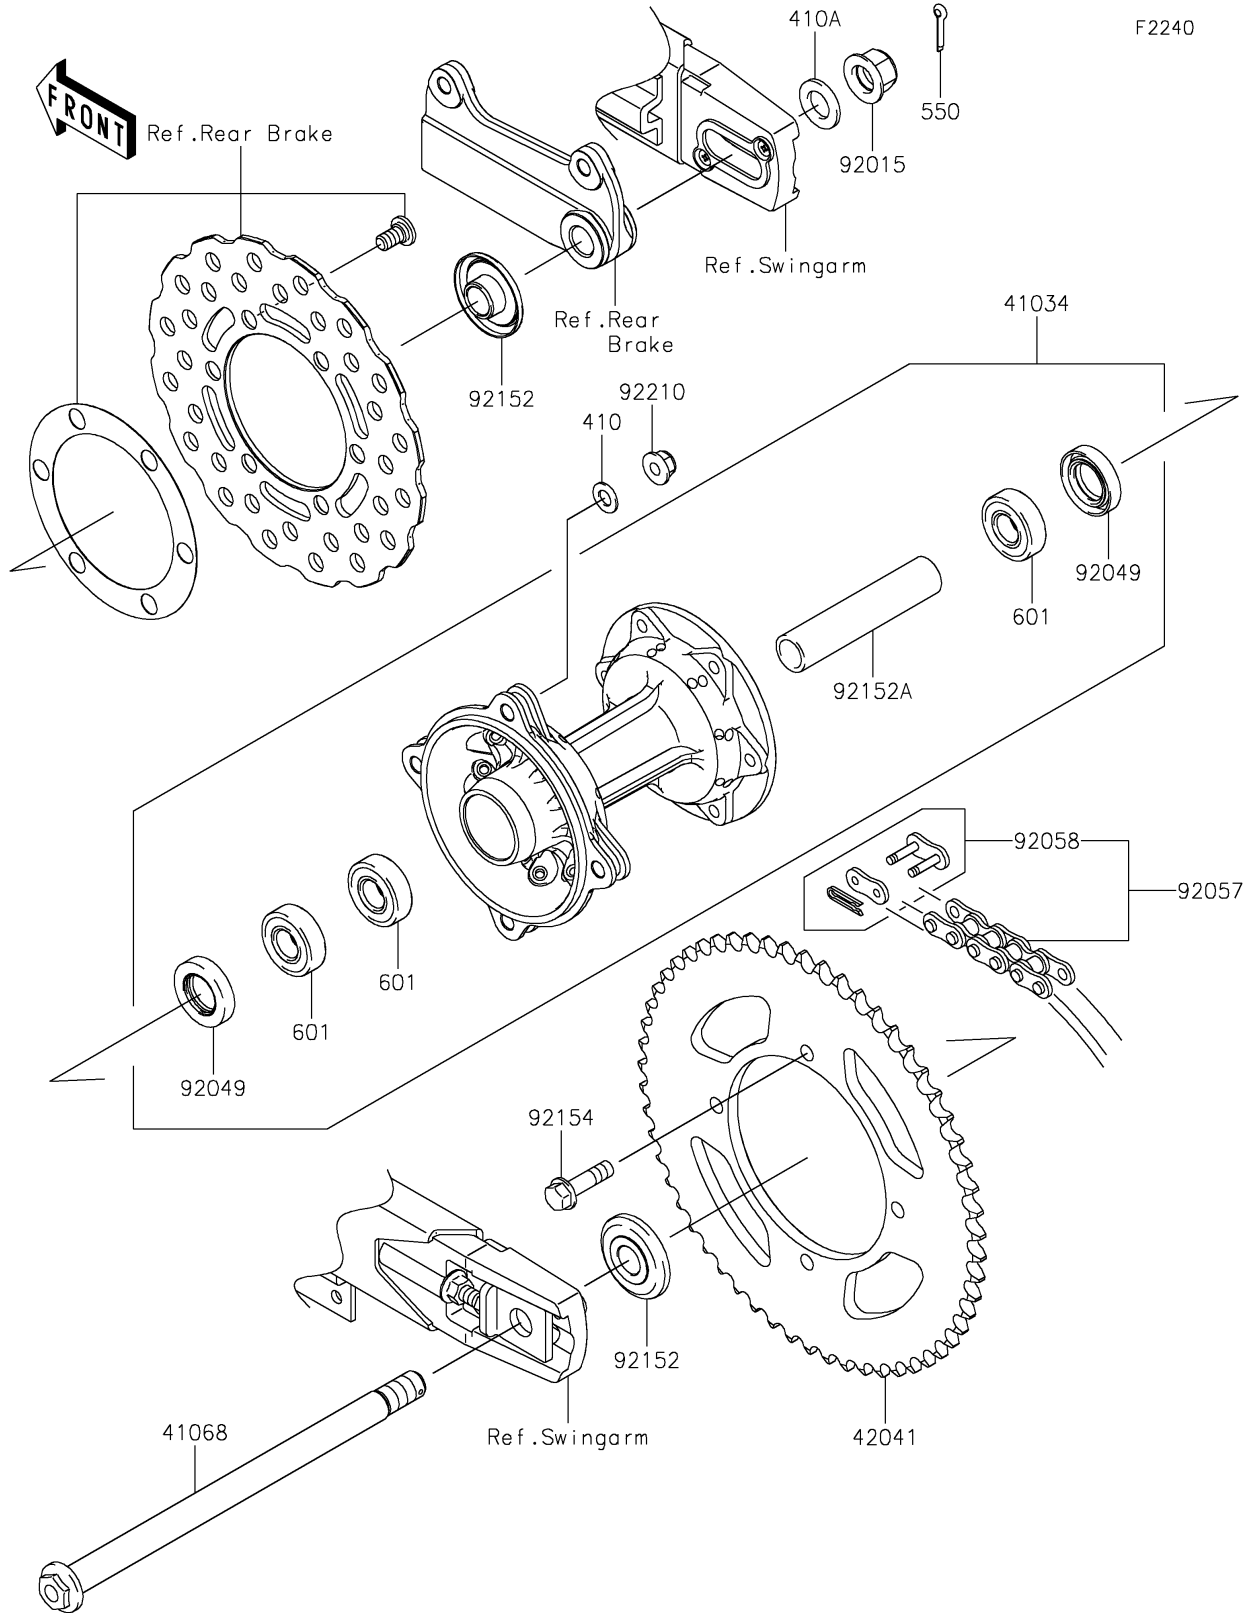

# 2021 KLX®140R F PARTS DIAGRAM

## Rear Hub

## 2021 KLX®140R F PARTS LIST

### Rear Hub

ITEM NAME	PART NUMBER	QUANTITY
WASHER-PLAIN-SMALL,8MM (Ref # 410)	410AA0800	4
DRUM-ASSY,RR (Ref # 41034)	41034-0574	1
AXLE,RR,238MM (Ref # 41068)	41068-0085	1
WASHER-PLAIN-SMALL,14MM (Ref # 410A)	410AA1400	1
SPROCKET-HUB,57T (Ref # 42041)	42041-0156	1
PIN-COTTER,2.5X20 (Ref # 550)	550AA2520	1
BEARING-BALL (Ref # 601)	601B6202UU	3
NUT,FLANGED,14MM (Ref # 92015)	92015-1401	1
SEAL-OIL (Ref # 92049)	92049-0114	2
CHAIN,DRIVE,DID428HDS3X134L (Ref # 92057)	92057-0684	1
JOINT-CHAIN,DRIVE (Ref # 92058)	92058-0016	1
COLLAR,RR AXLE,L=12.5 (Ref # 92152)	92152-0651	2
COLLAR,RR BRAKE DRUM,L=95 (Ref # 92152A)	92152-1090	1
BOLT,FLANGED,8X30 (Ref # 92154)	92154-0424	4
NUT,FLANGED,LOCK,8MM (Ref # 92210)	92210-0159	4