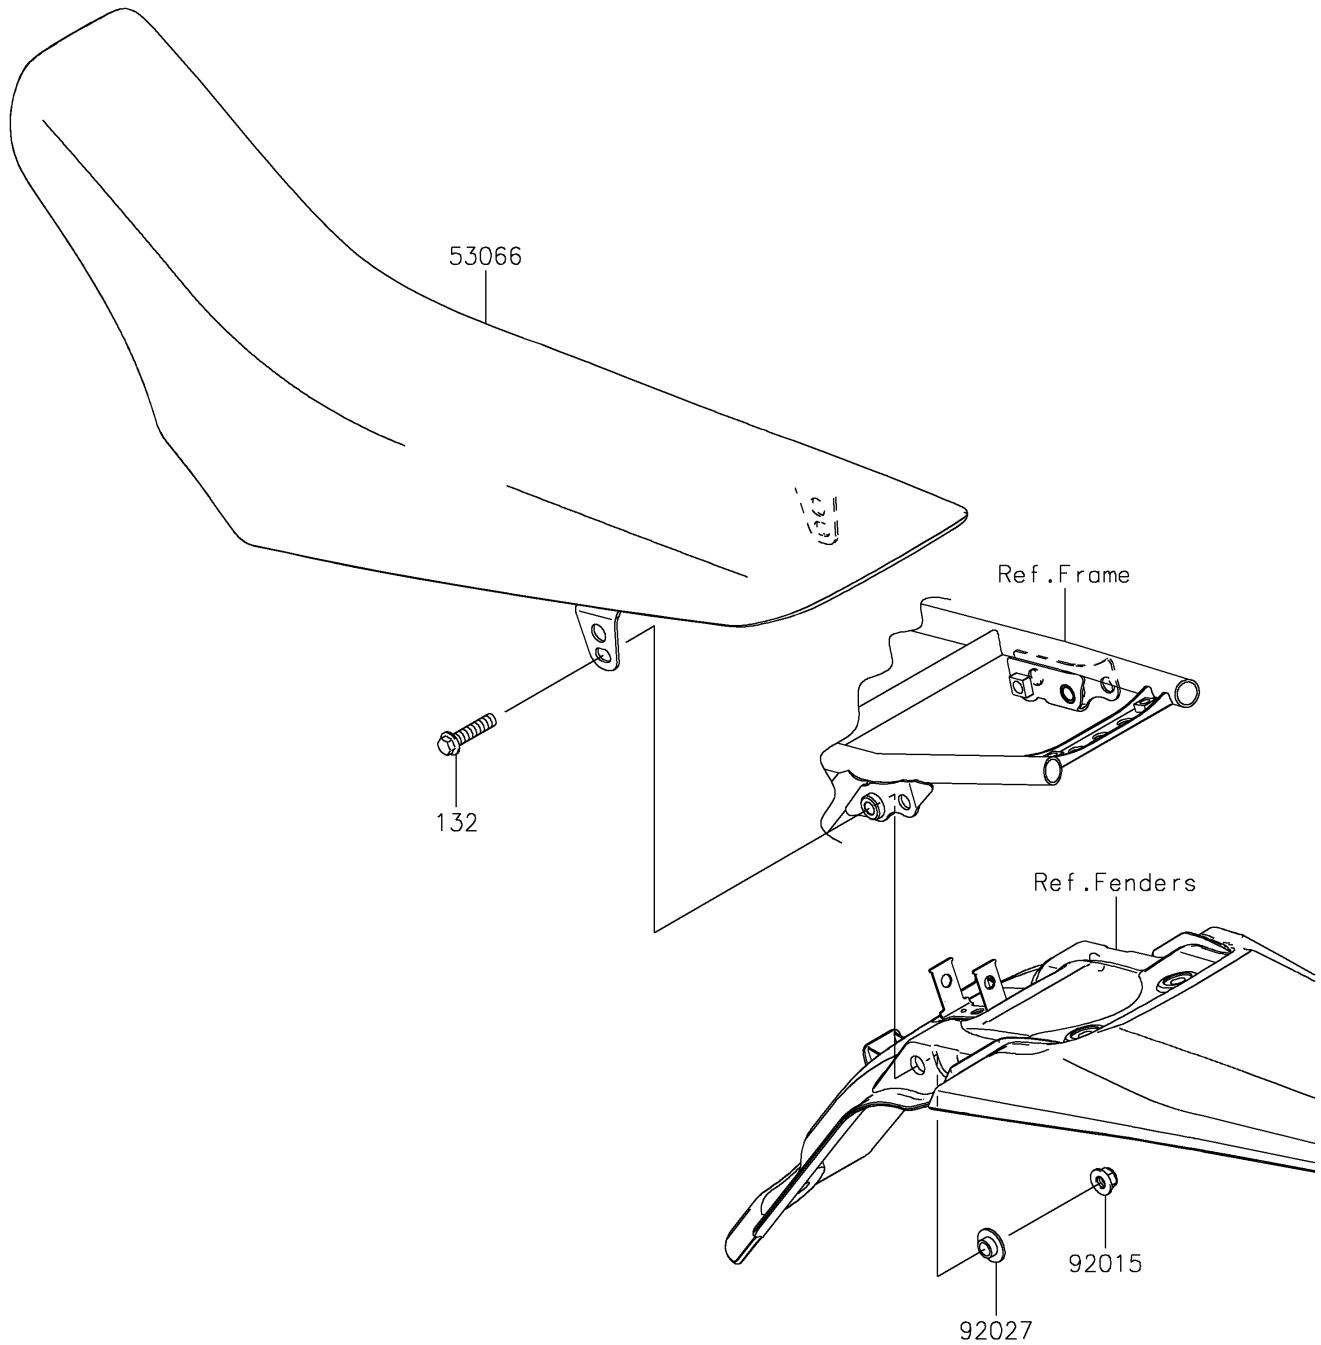

2021 KLX®140R F PARTS DIAGRAM

Seat

F2510

2021 KLX®140R F PARTS LIST

Seat

ITEM NAME	PART NUMBER	QUANTITY
BOLT-FLANGED-SMALL,8X35 (Ref # 132)	132BA0835	2
SEAT-ASSY,DUAL,GREEN/BLACK (Ref # 53066)	53066-0457-49F	1
NUT,8MM (Ref # 92015)	92015-1432	2
COLLAR (Ref # 92027)	92027-1745	2