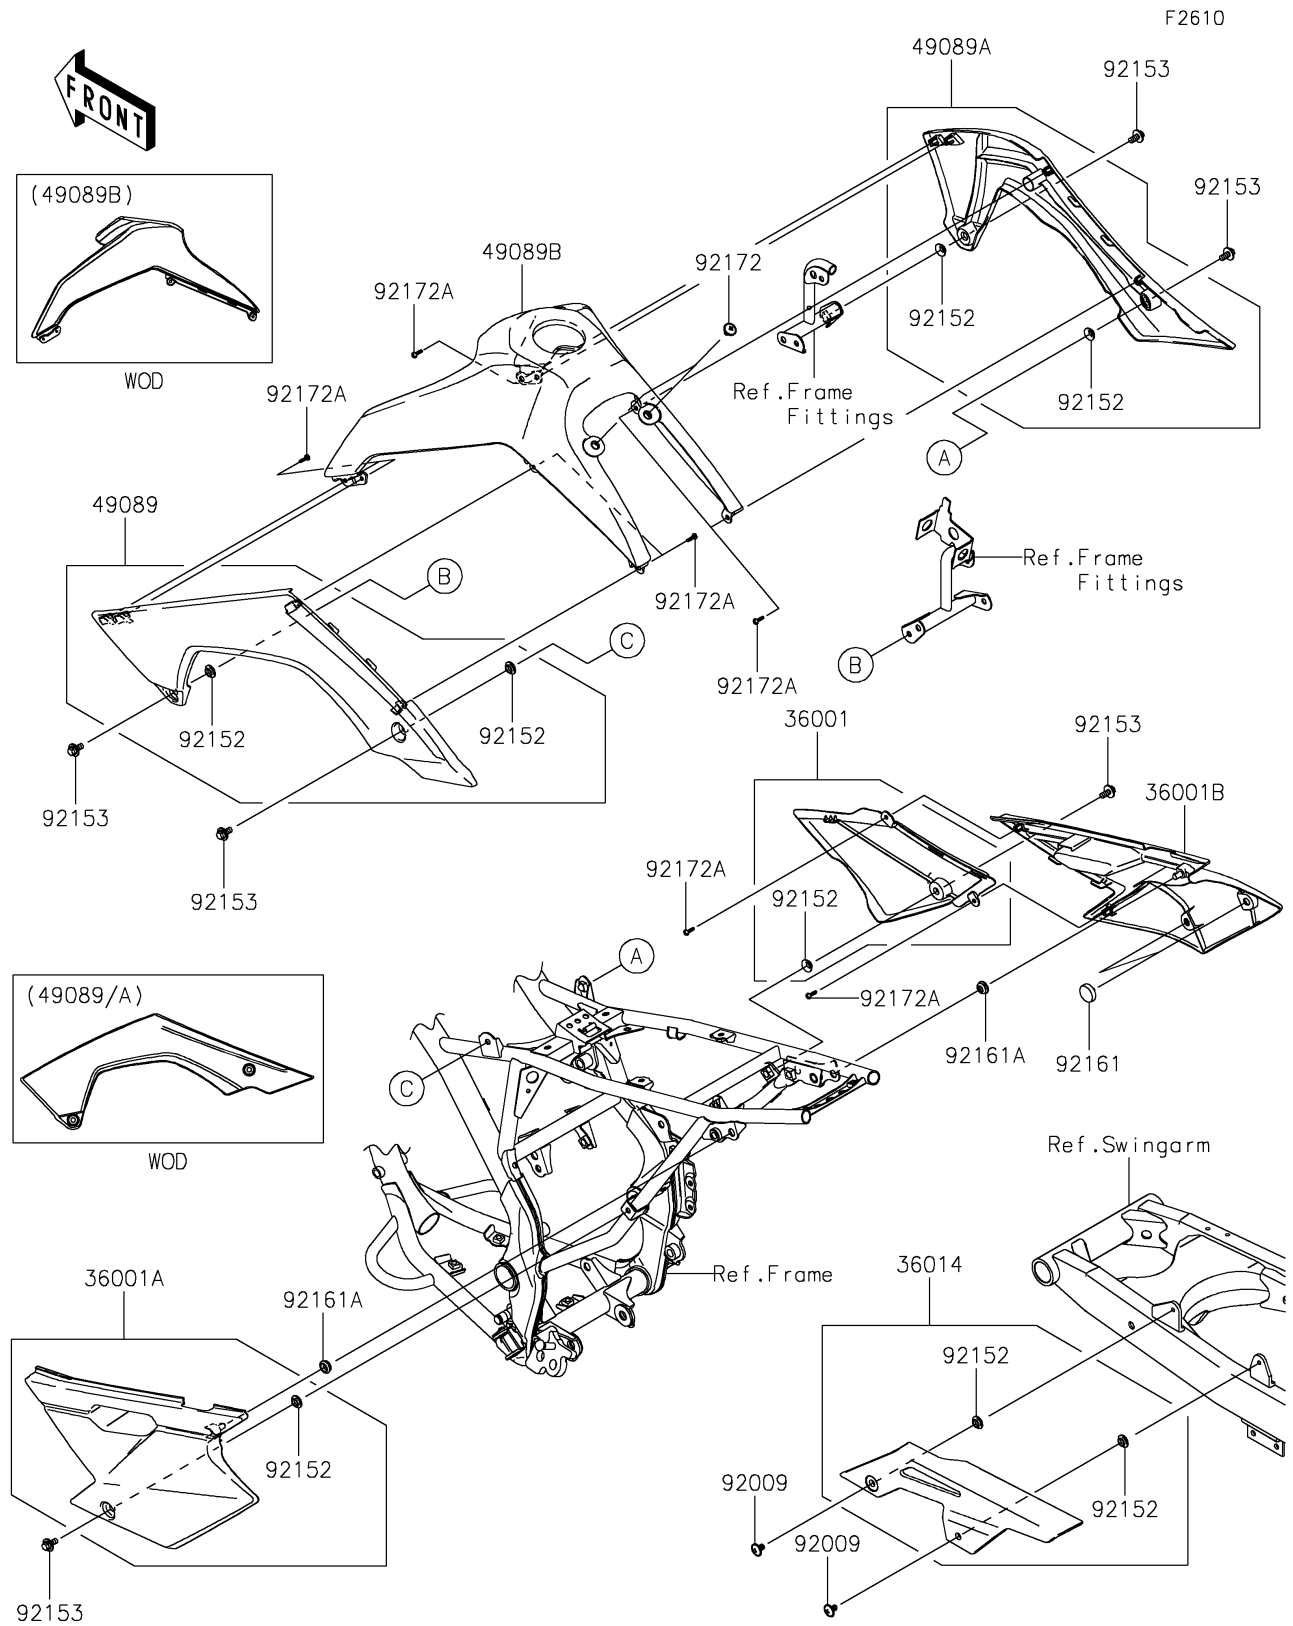

2021 KLX®140R F PARTS DIAGRAM

Side Covers/Chain Cover

2021 KLX®140R F PARTS LIST

Side Covers/Chain Cover

ITEM NAME	PART NUMBER	QUANTITY
COVER-SIDE,FR,RH,EBONY (Ref # 36001)	36001-0125-6C	1
COVER-SIDE,RR,LH,B.WHITE (Ref # 36001A)	36001-0154-266	1
COVER-SIDE,RR,RH,B.WHITE (Ref # 36001B)	36001-0156-266	1
CASE-CHAIN (Ref # 36014)	36014-0044	1
SHROUD-ENGINE,LH,L.GREEN (Ref # 49089)	49089-0053-290	1
SHROUD-ENGINE,RH,L.GREEN (Ref # 49089A)	49089-0054-290	1
SHROUD-ENGINE,UPP,L.GREEN (Ref # 49089B)	49089-0954-290	1
SCREW,6X10 (Ref # 92009)	92009-1729	2
COLLAR,8.8X11.2X4 (Ref # 92152)	92152-0909	8
BOLT,FLANGED,6X14 (Ref # 92153)	92153-0936	6
DAMPER (Ref # 92161)	92161-0336	2
DAMPER (Ref # 92161A)	92161-0631	2
SCREW,6X10 (Ref # 92172)	92172-0098	2
SCREW,TAPPING,4X12 (Ref # 92172A)	92172-0233	10