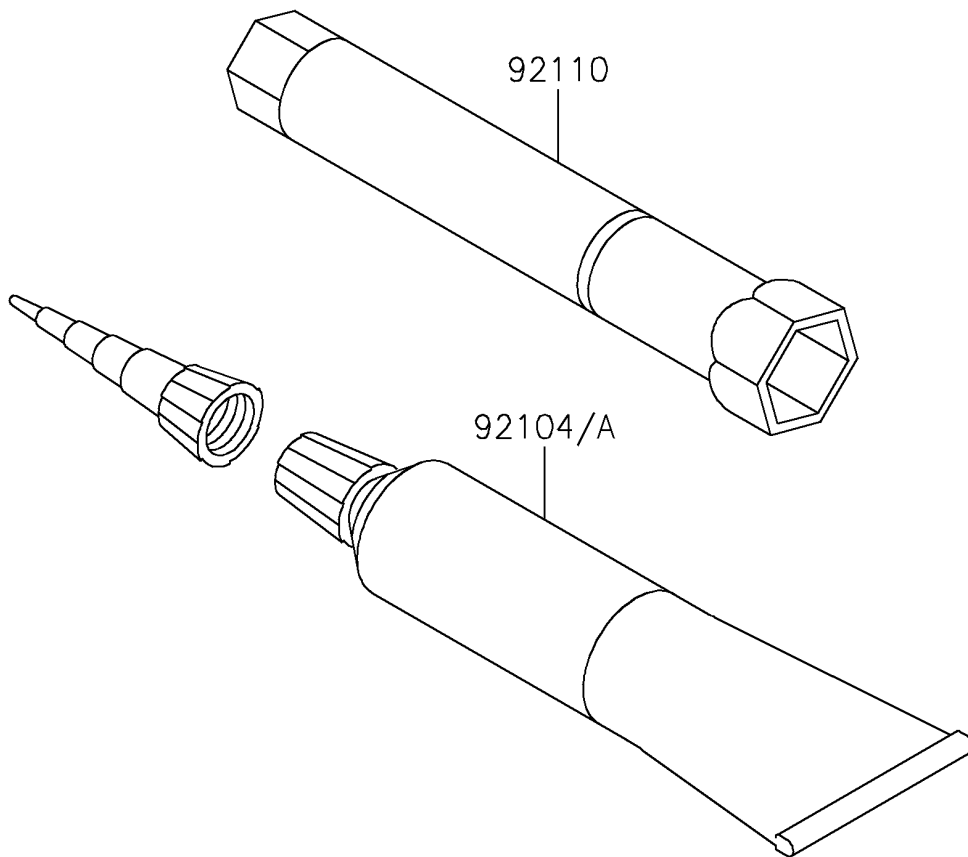

# 2021 KLX®140R F PARTS DIAGRAM

Owner's Tools

F2810

## 2021 KLX®140R F PARTS LIST

### Owner's Tools

ITEM NAME	PART NUMBER	QUANTITY
GASKET-LIQUID,TB1211F,CLEAR (Ref # 92104)	92104-0004	1
GASKET-LIQUID,TB1216B,BLACK (Ref # 92104A)	92104-1064	1
TOOL-WRENCH,BOX,16MM (Ref # 92110)	92110-1206	1