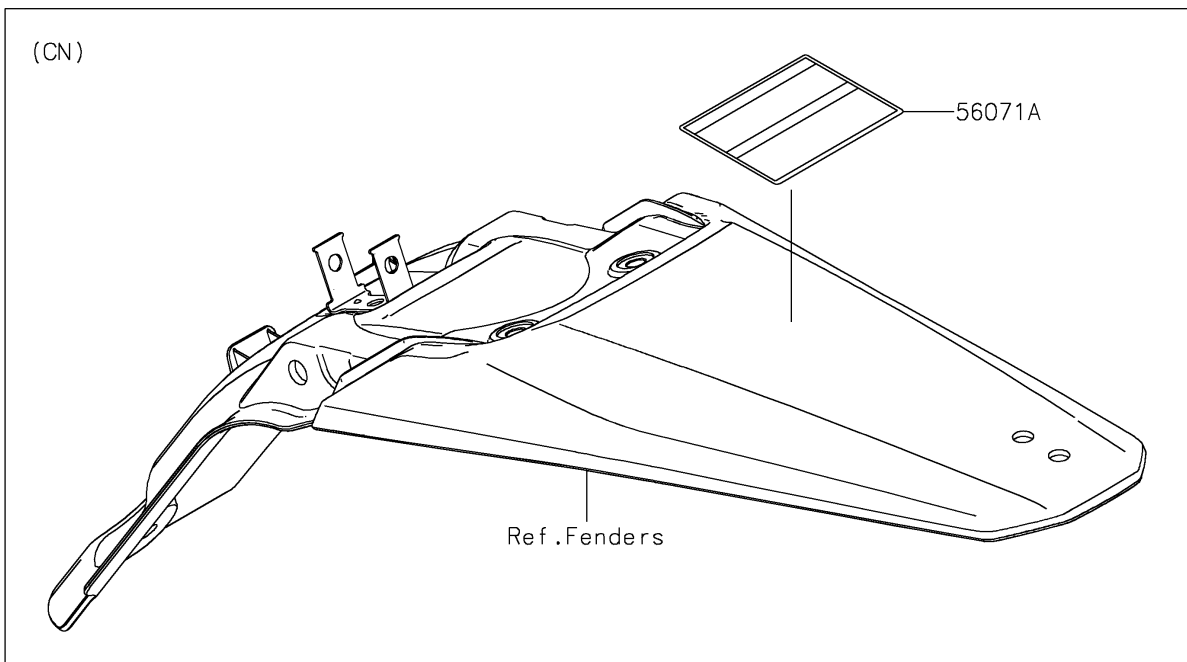

2021 KLX®140R F PARTS DIAGRAM

Labels

F2860

2021 KLX®140R F PARTS LIST

Labels

ITEM NAME	PART NUMBER	QUANTITY
LABEL-WARNING,OFF ROAD ONLY (Ref # 56071)	56071-0019	1
LABEL-WARNING,OFF ROAD ONLY (Ref # 56071A)	56071-0020	1