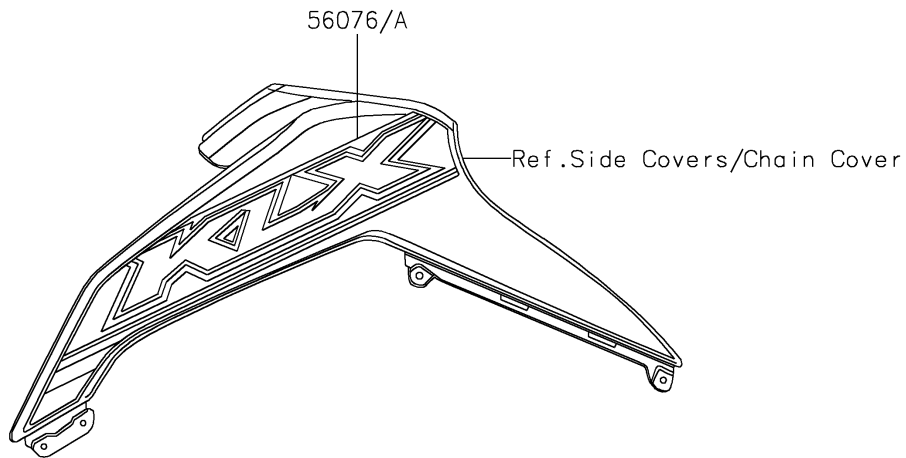

2021 KLX®140R F PARTS DIAGRAM

Decals

F2861

2021 KLX®140R F PARTS LIST

Decals

ITEM NAME	PART NUMBER	QUANTITY
MARK,NUMBER PLATE,K (Ref # 56054)	56054-2249	1
PATTERN,SHROUD,UPP,LH (Ref # 56076)	56076-1176	1
PATTERN,SHROUD,UPP,RH (Ref # 56076A)	56076-1177	1
PATTERN,SHROUD,LWR,LH (Ref # 56076B)	56076-1188	1
PATTERN,SHROUD,LWR,RH (Ref # 56076C)	56076-1189	1