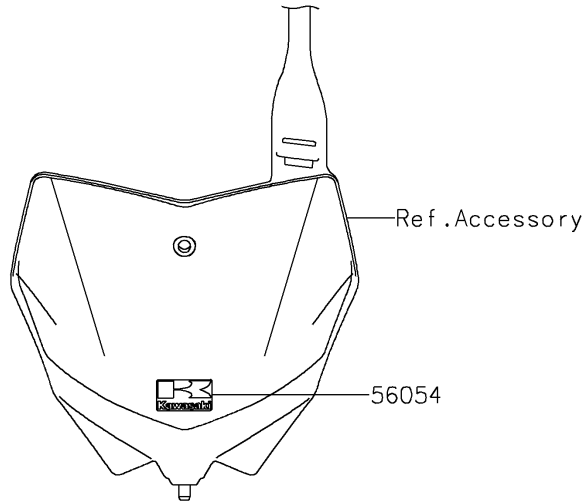

2021 KLX®140R F PARTS DIAGRAM

Decals

F2861

2021 KLX®140R F PARTS LIST

Decals

ITEM NAME	PART NUMBER	QUANTITY
MARK,NUMBER PLATE,K (Ref # 56054)	56054-2249	1
PATTERN,SHROUD,UPP,LH (Ref # 56076)	56076-1176	1
PATTERN,SHROUD,UPP,RH (Ref # 56076A)	56076-1177	1
PATTERN,SHROUD,LWR,LH (Ref # 56076B)	56076-1188	1
PATTERN,SHROUD,LWR,RH (Ref # 56076C)	56076-1189	1