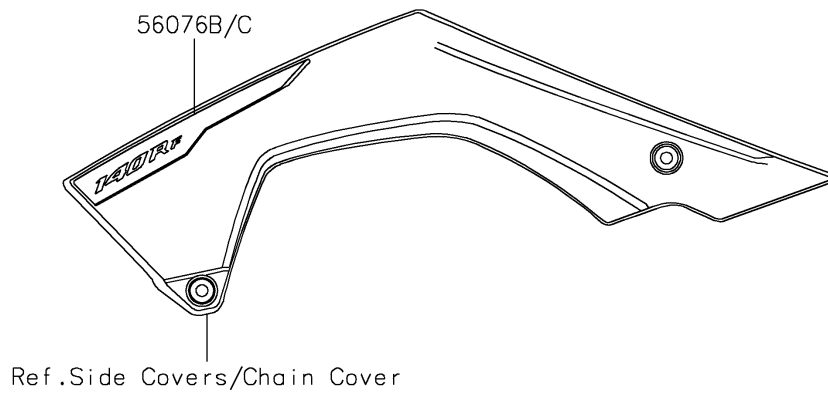

2021 KLX®140R F PARTS DIAGRAM

Decals

F2861

2021 KLX®140R F PARTS LIST

Decals

ITEM NAME	PART NUMBER	QUANTITY
MARK,NUMBER PLATE,K (Ref # 56054)	56054-2249	1
PATTERN,SHROUD,UPP,LH (Ref # 56076)	56076-1176	1
PATTERN,SHROUD,UPP,RH (Ref # 56076A)	56076-1177	1
PATTERN,SHROUD,LWR,LH (Ref # 56076B)	56076-1188	1
PATTERN,SHROUD,LWR,RH (Ref # 56076C)	56076-1189	1