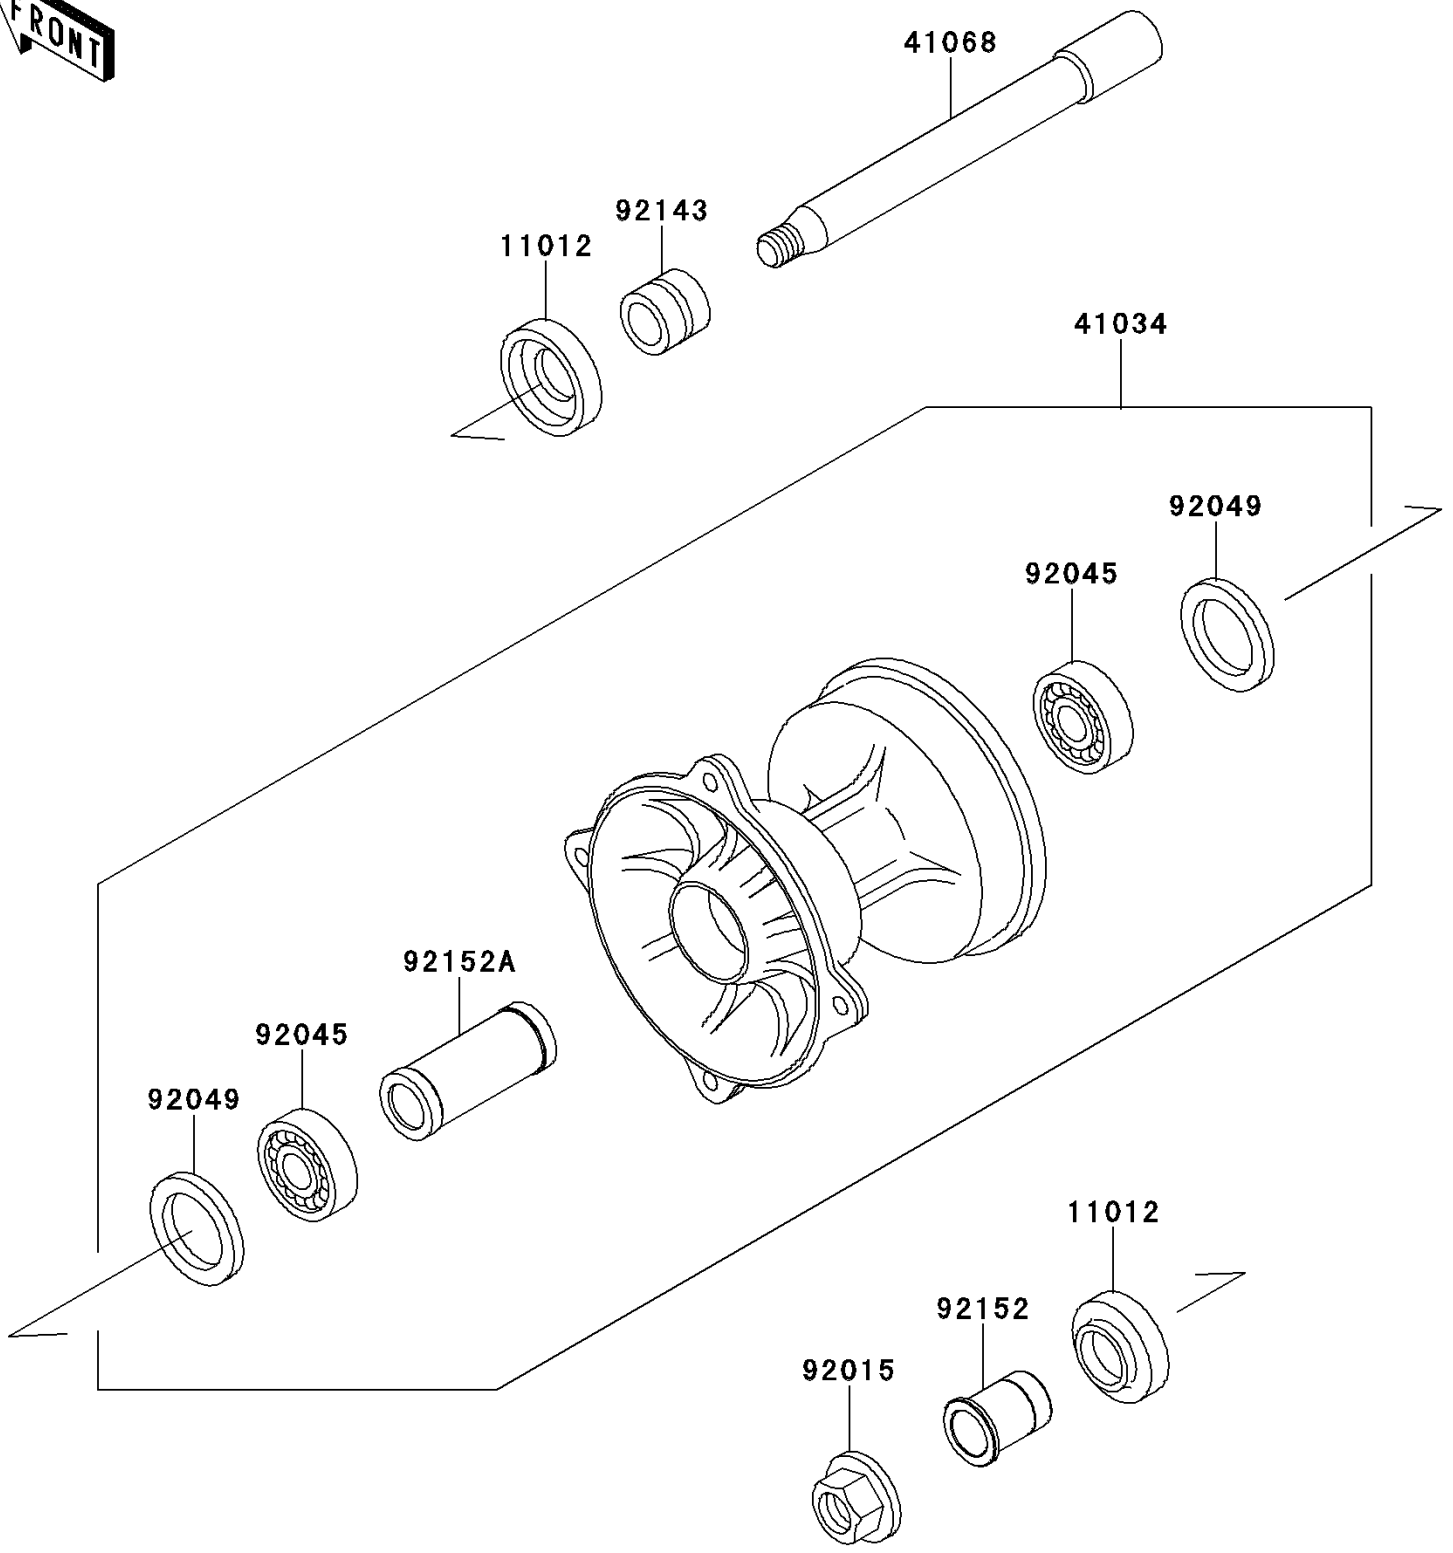

# 2001 KX125 PARTS DIAGRAM

Front Hub

F2230

## 2001 KX125 PARTS LIST

### Front Hub

ITEM NAME	PART NUMBER	QUANTITY
CAP,AXLE (Ref # 11012)	11012-1581	2
DRUM-ASSY,FRONT BRAKE (Ref # 41034)	41034-1300	1
AXLE,FR (Ref # 41068)	41068-1406	1
NUT,16MM (Ref # 92015)	92015-1465	1
BEARING-BALL,69042RS (Ref # 92045)	92045-1284	2
SEAL-OIL,BJNC-2 25X37X5 (Ref # 92049)	92049-1403	2
COLLAR,FR AXLE,L=20 (Ref # 92143)	92143-1581	1
COLLAR,FR AXLE,L=36 (Ref # 92152)	92152-1097	1
COLLAR,FR BRAKE DRUM,L=72 (Ref # 92152A)	92152-1143	1