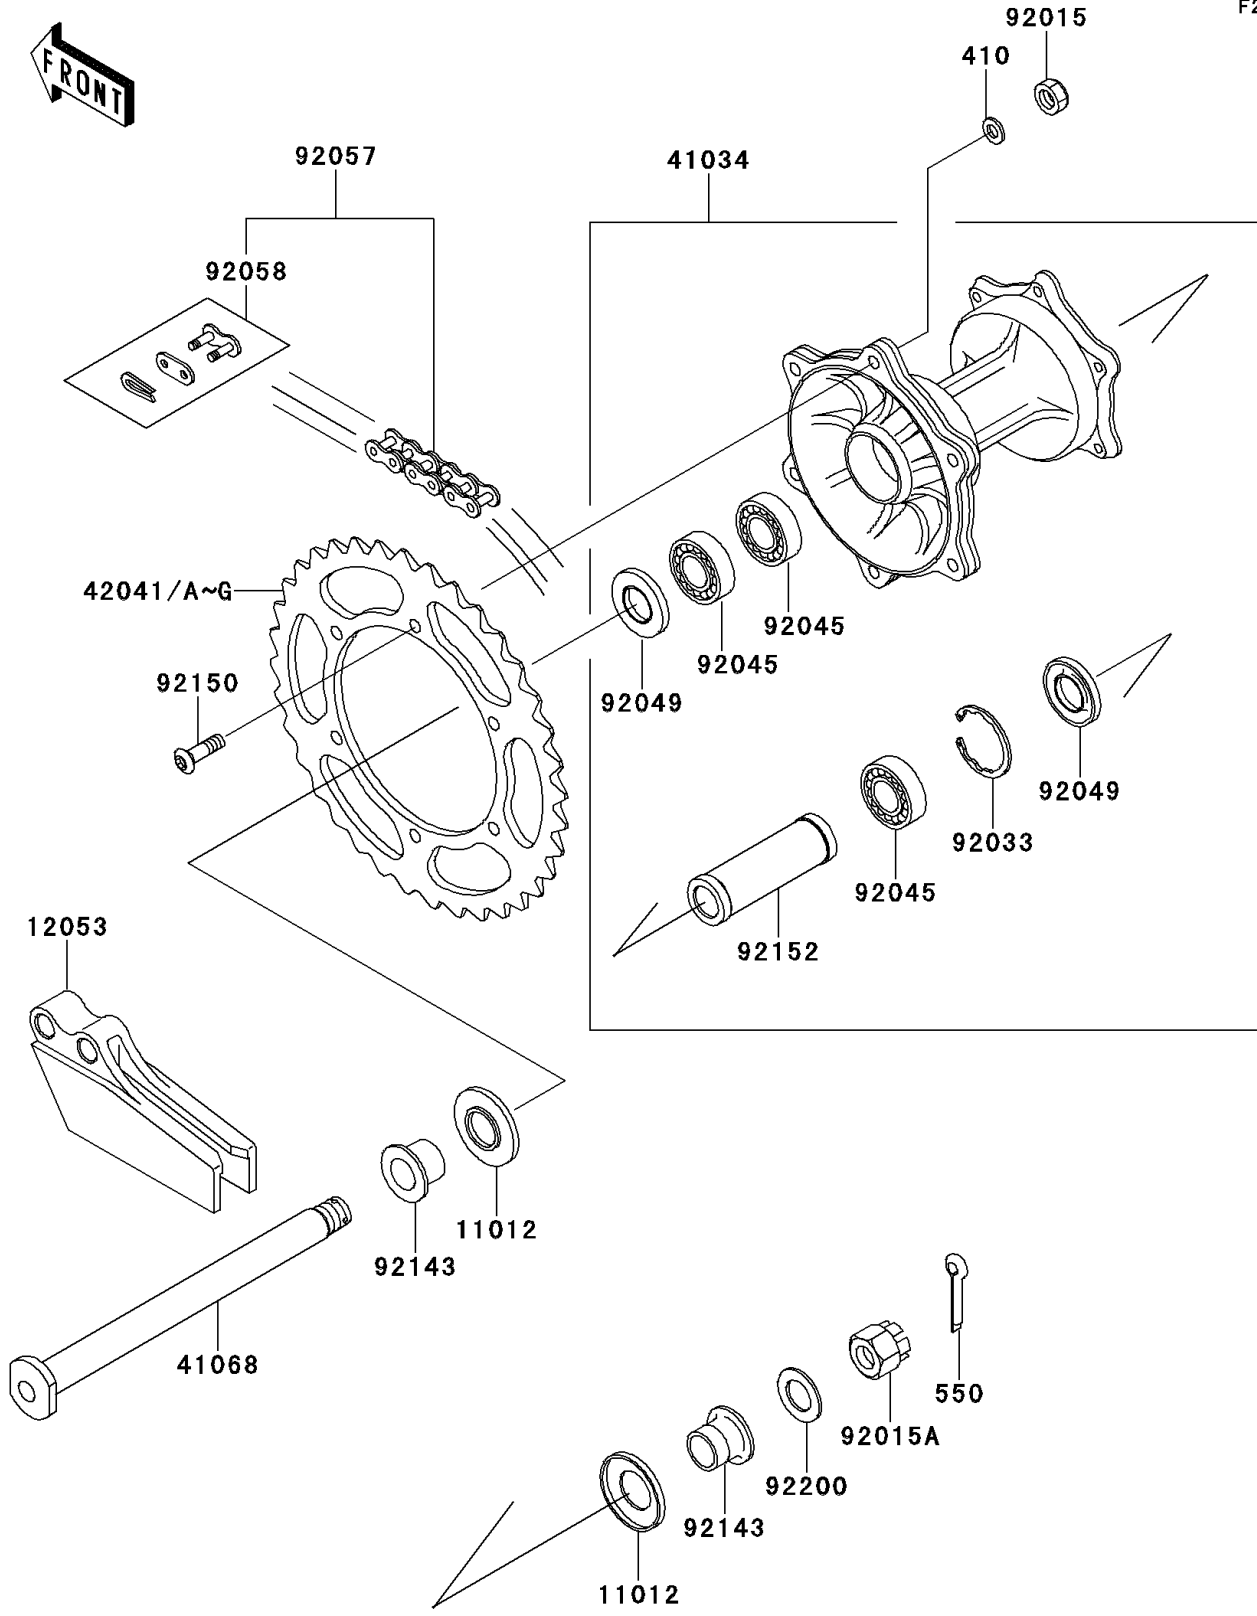

2001 KX125 PARTS DIAGRAM

Rear Hub

F2240

2001 KX125 PARTS LIST

Rear Hub

ITEM NAME	PART NUMBER	QUANTITY
WASHER-PLAIN-SMALL,8MM (Ref # 410)	410B0800	6
PIN-COTTER,3.0X25 (Ref # 550)	550D3025	1
CAP,AXLE (Ref # 11012)	11012-1581	2
GUIDE-CHAIN,DRIVE,RR (Ref # 12053)	12053-1376	1
DRUM-ASSY,REAR BRAKE (Ref # 41034)	41034-1301	1
AXLE,RR (Ref # 41068)	41068-1343	1
SPROCKET-HUB,48T (Ref # 42041)	42041-1383	1
SPROCKET-HUB,49T (Ref # 42041A)	42041-1384	1
SPROCKET-HUB,50T (Ref # 42041B)	42041-1408	1
SPROCKET-HUB,47T,AL (Ref # 42041C)	42041-1447	1
SPROCKET-HUB,48T,AL (Ref # 42041D)	42041-1448	1
SPROCKET-HUB,49T,AL (Ref # 42041E)	42041-1449	1
SPROCKET-HUB,50T,AL (Ref # 42041F)	42041-1450	1
SPROCKET-HUB,51T,AL (Ref # 42041G)	42041-1451	1
NUT,8MM (Ref # 92015)	92015-1432	6
NUT,CASTLE,18MM (Ref # 92015A)	92015-1885	1
RING-SNAP,42MM (Ref # 92033)	92033-1041	1
BEARING-BALL,6004X8JRLX2/3A (Ref # 92045)	92045-1239	3
SEAL-OIL,MHSA25 42 6 (Ref # 92049)	92049-1314	2
CHAIN,DRIVE,DID520DMAX110L (Ref # 92057)	92057-1458	1
JOINT-CHAIN,DRIVE (Ref # 92058)	92058-1074	1
COLLAR,RR AXLE,L=20 (Ref # 92143)	92143-1905	2
BOLT,SOCKET,8X28 (Ref # 92150)	92150-1978	6
COLLAR,RR BRAKE DRUM,L=93 (Ref # 92152)	92152-1144	1
WASHER,18.5X32X2.3 (Ref # 92200)	92200-1149	1