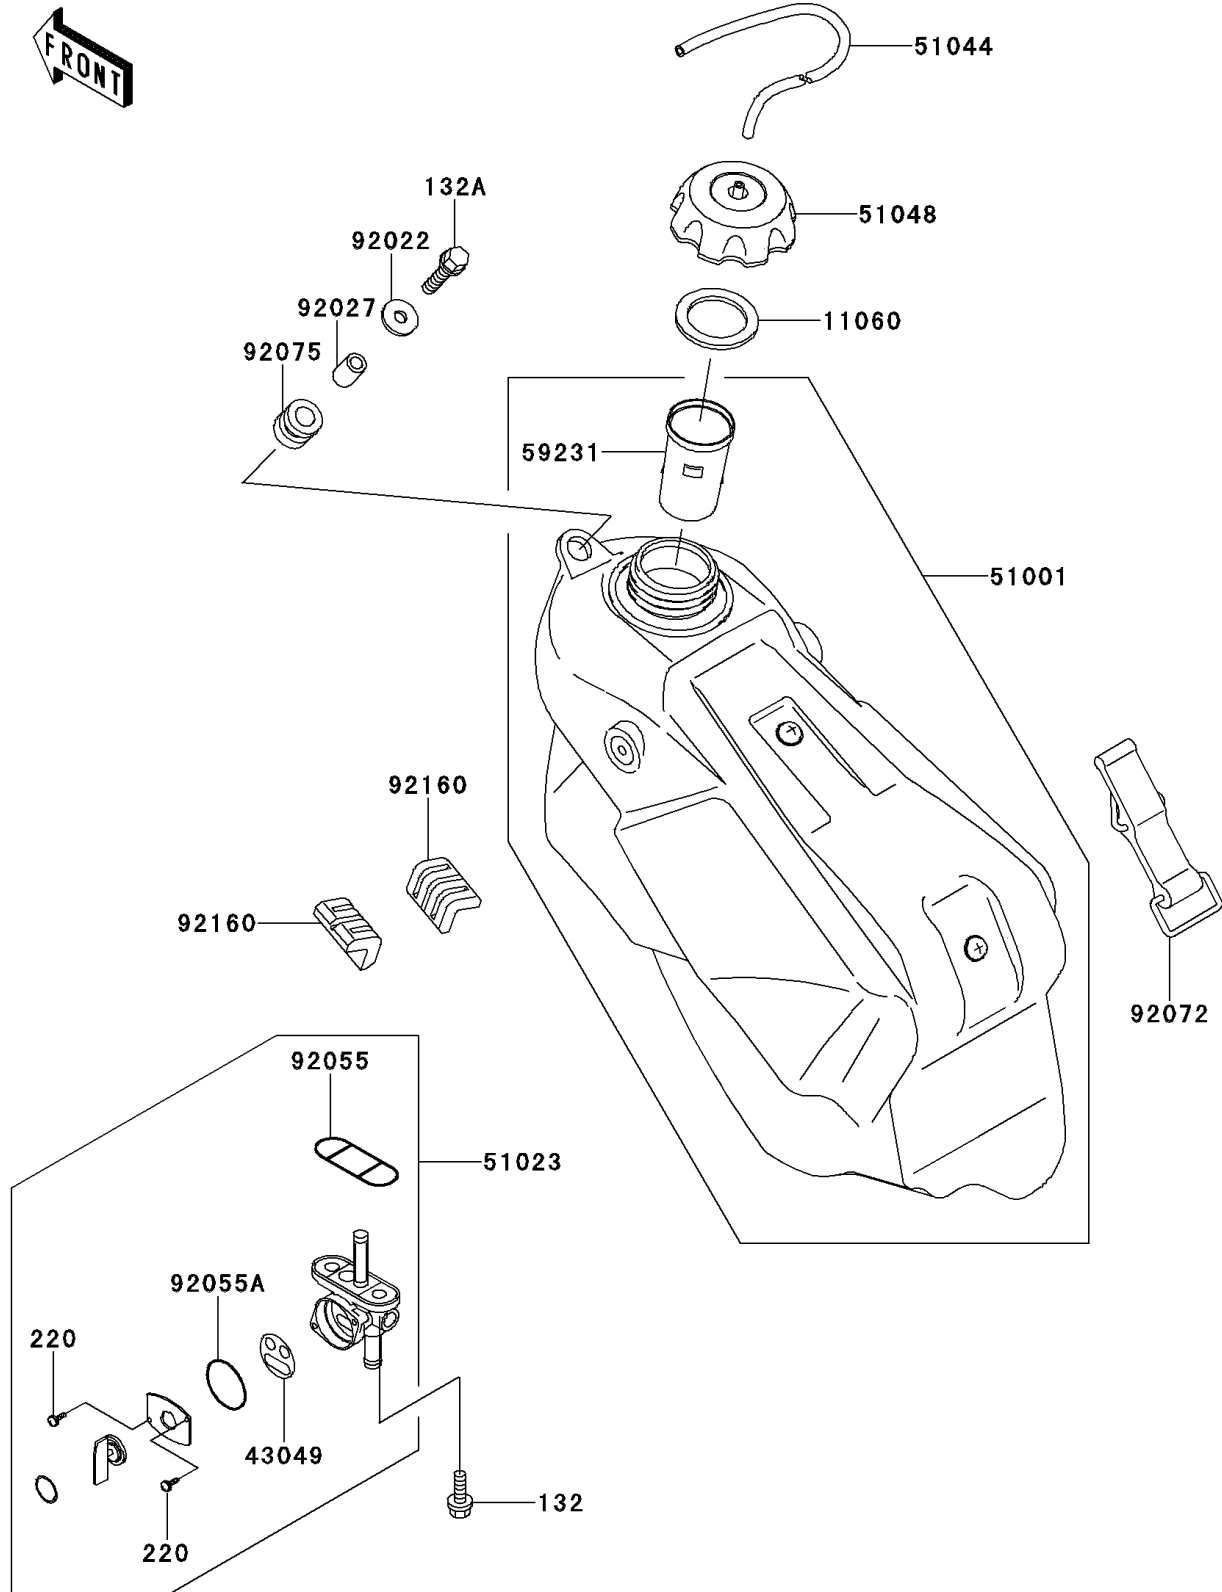

2001 KX125 PARTS DIAGRAM

Fuel Tank

F2410

2001 KX125 PARTS LIST

Fuel Tank

ITEM NAME	PART NUMBER	QUANTITY
BOLT-FLANGED-SMALL (Ref # 132)	132G0612	2
BOLT-FLANGED-SMALL (Ref # 132A)	132G0625	1
SCREW-PAN-CROS (Ref # 220)	220B0308	2
GASKET,FUEL TANK CAP (Ref # 11060)	11060-1340	1
PACKING,TAP VALVE (Ref # 43049)	43049-1066	1
TANK-COMP-FUEL,F.BLACK (Ref # 51001)	51001-1547-6Z	1
TAP-ASSY,FUEL (Ref # 51023)	51023-1257	1
TUBE-ASSY (Ref # 51044)	51044-1185	1
CAP-ASSY-TANK,FUEL (Ref # 51048)	51048-1124	1
FILLER (Ref # 59231)	59231-1096	1
WASHER,6.5X24X2 (Ref # 92022)	92022-1690	1
COLLAR,6.8X10X14 (Ref # 92027)	92027-1966	1
RING-O,FUEL TAP PACKING (Ref # 92055)	92055-1348	1
RING-O,TAP LEVER (Ref # 92055A)	92055-1419	1
BAND,FUEL TANK (Ref # 92072)	92072-1229	1
DAMPER (Ref # 92075)	92075-1787	1
DAMPER,FUEL TANK (Ref # 92160)	92160-1221	2