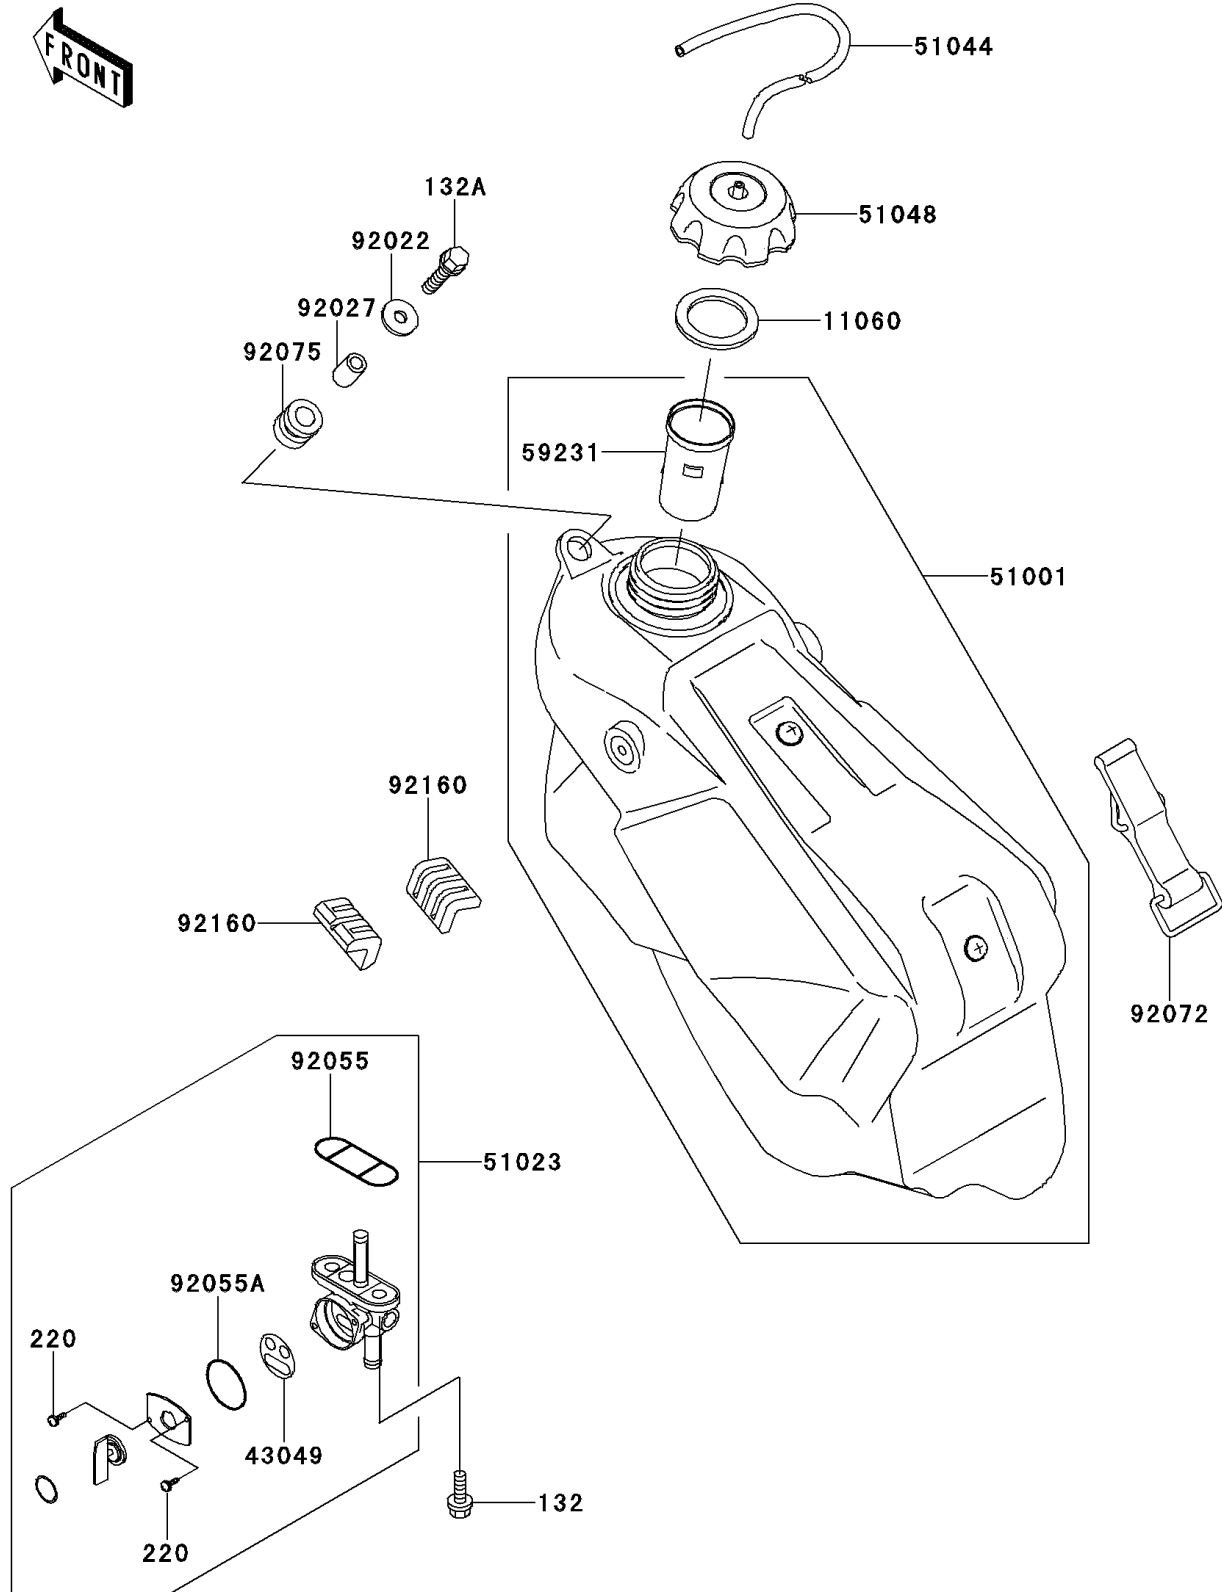

# 2001 KX125 PARTS DIAGRAM

Fuel Tank

F2410

## 2001 KX125 PARTS LIST

### Fuel Tank

ITEM NAME	PART NUMBER	QUANTITY
BOLT-FLANGED-SMALL (Ref # 132)	132G0612	2
BOLT-FLANGED-SMALL (Ref # 132A)	132G0625	1
SCREW-PAN-CROS (Ref # 220)	220B0308	2
GASKET,FUEL TANK CAP (Ref # 11060)	11060-1340	1
PACKING,TAP VALVE (Ref # 43049)	43049-1066	1
TANK-COMP-FUEL,F.BLACK (Ref # 51001)	51001-1547-6Z	1
TAP-ASSY,FUEL (Ref # 51023)	51023-1257	1
TUBE-ASSY (Ref # 51044)	51044-1185	1
CAP-ASSY-TANK,FUEL (Ref # 51048)	51048-1124	1
FILLER (Ref # 59231)	59231-1096	1
WASHER,6.5X24X2 (Ref # 92022)	92022-1690	1
COLLAR,6.8X10X14 (Ref # 92027)	92027-1966	1
RING-O,FUEL TAP PACKING (Ref # 92055)	92055-1348	1
RING-O,TAP LEVER (Ref # 92055A)	92055-1419	1
BAND,FUEL TANK (Ref # 92072)	92072-1229	1
DAMPER (Ref # 92075)	92075-1787	1
DAMPER,FUEL TANK (Ref # 92160)	92160-1221	2