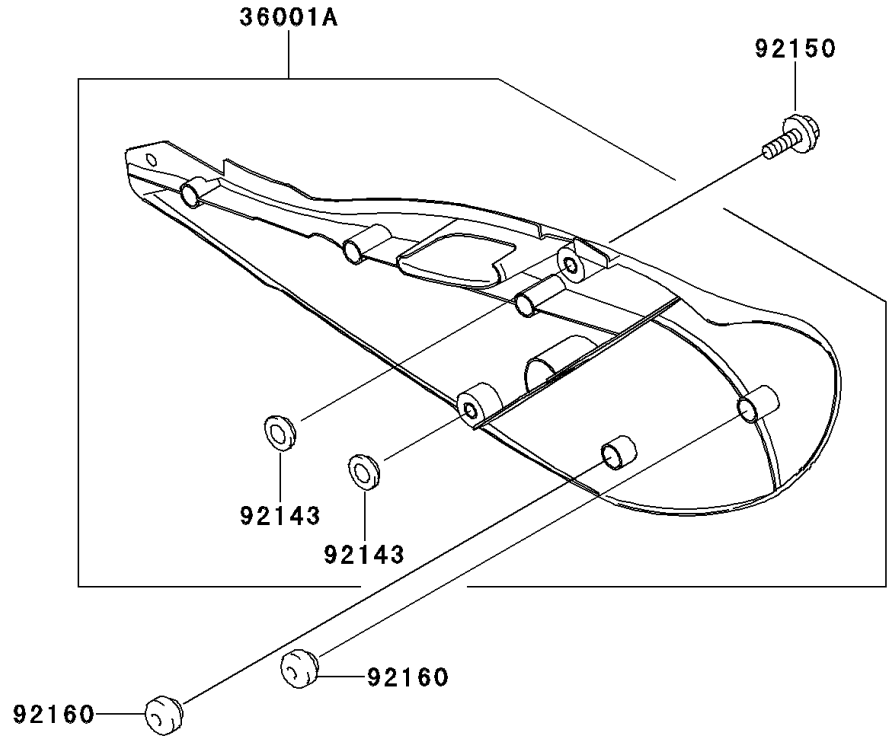

2001 KX125 PARTS DIAGRAM

Side Covers

F2611

2001 KX125 PARTS LIST

Side Covers

ITEM NAME	PART NUMBER	QUANTITY
COVER-SIDE,LH,P.WHITE (Ref # 36001)	36001-1627-6F	1
COVER-SIDE,RH,P.WHITE (Ref # 36001A)	36001-1628-6F	1
COLLAR (Ref # 92143)	92143-1196	4
BOLT,6X20 (Ref # 92150)	92150-1339	2
DAMPER (Ref # 92160)	92160-1994	2