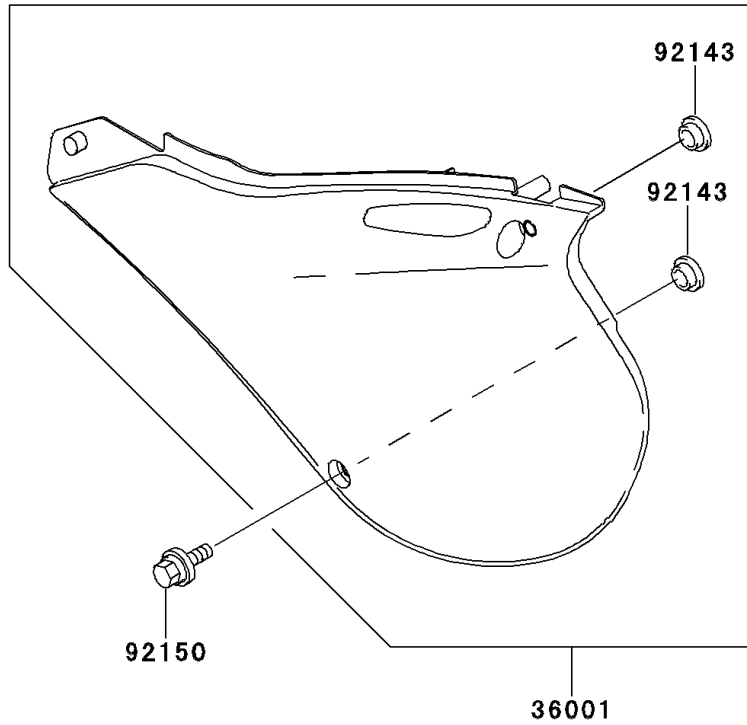

2001 KX125 PARTS DIAGRAM

Side Covers

F2611

2001 KX125 PARTS LIST

Side Covers

ITEM NAME	PART NUMBER	QUANTITY
COVER-SIDE,LH,P.WHITE (Ref # 36001)	36001-1627-6F	1
COVER-SIDE,RH,P.WHITE (Ref # 36001A)	36001-1628-6F	1
COLLAR (Ref # 92143)	92143-1196	4
BOLT,6X20 (Ref # 92150)	92150-1339	2
DAMPER (Ref # 92160)	92160-1994	2