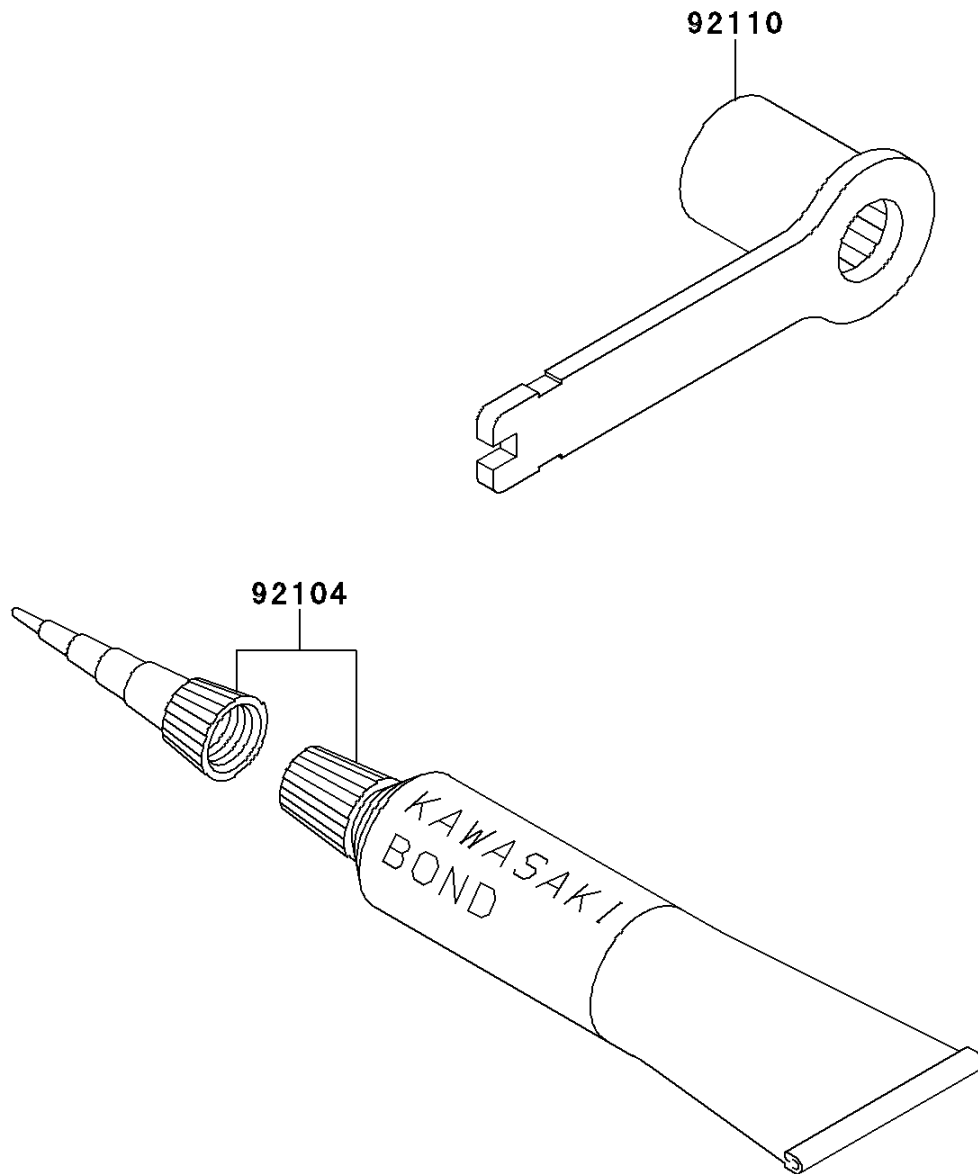

2001 KX125 PARTS DIAGRAM

Owner's Tools

F2810

2001 KX125 PARTS LIST

Owner's Tools

ITEM NAME	PART NUMBER	QUANTITY
GASKET-LIQUID,TUBE,100G,SILVER (Ref # 92104)	92104-002	1
TOOL-WRENCH,BOX,21MM&SPOKE (Ref # 92110)	92110-1200	1