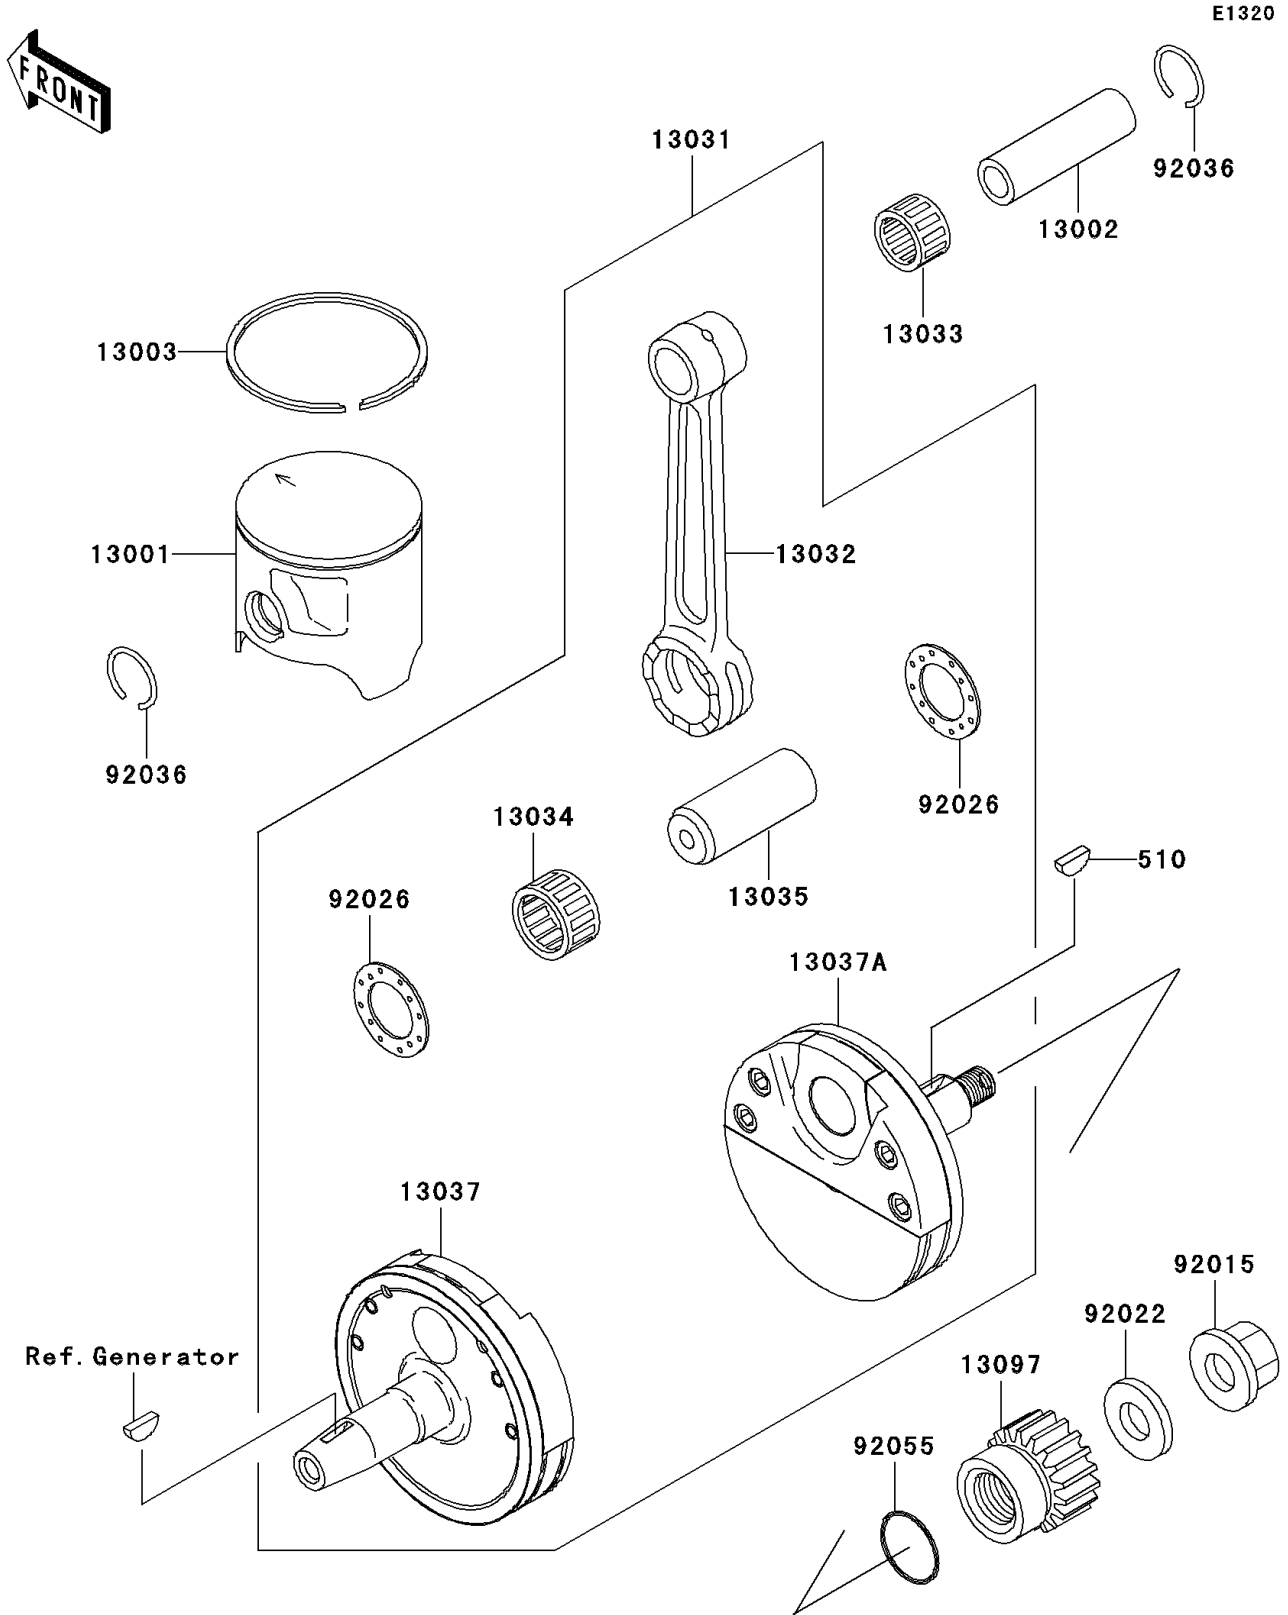

2002 KX125 PARTS DIAGRAM

Crankshaft/Piston(s)

2002 KX125 PARTS LIST

Crankshaft/Piston(s)

ITEM NAME	PART NUMBER	QUANTITY
KEY-WOODRUFF (Ref # 510)	510A5100	1
PISTON-ENGINE (Ref # 13001)	13001-1607	1
PIN-PISTON (Ref # 13002)	13002-1099	1
RING-PISTON TOP (Ref # 13003)	13003-1356	1
CRANKSHAFT-COMP (Ref # 13031)	13031-1494	1
ROD-CONNECTING (Ref # 13032)	13032-1253	1
BEARING-SMALL END (Ref # 13033)	13033-1057	1
BEARING-BIG END,B4 (Ref # 13034)	13034-1099	1
PIN-CRANK (Ref # 13035)	13035-1010	1
CRANKSHAFT,LH (Ref # 13037)	13037-1651	1
CRANKSHAFT,RH (Ref # 13037A)	13037-1653	1
GEAR-PRIMARY SPUR,20T (Ref # 13097)	13097-1399	1
NUT,FLANGED,12MM (Ref # 92015)	92015-1156	1
WASHER (Ref # 92022)	92022-1831	1
SPACER (Ref # 92026)	92026-1546	2
RING-SNAP (Ref # 92036)	92036-005	2
RING-O (Ref # 92055)	92055-086	1