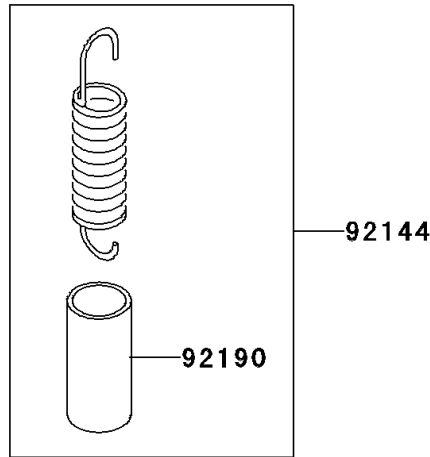

2002 KX125 PARTS DIAGRAM

Brake Pedal

F2260

2002 KX125 PARTS LIST

Brake Pedal

ITEM NAME	PART NUMBER	QUANTITY
O RING,12MM (Ref # 670)	670B2012	2
LEVER-COMP,PEDAL (Ref # 13236)	13236-1339	1
SPRING,BRAKE PEDAL RETURN (Ref # 92144)	92144-1752	1
BOLT (Ref # 92151)	92151-1572	1
TUBE,13X16X25 (Ref # 92190)	92190-1488	1