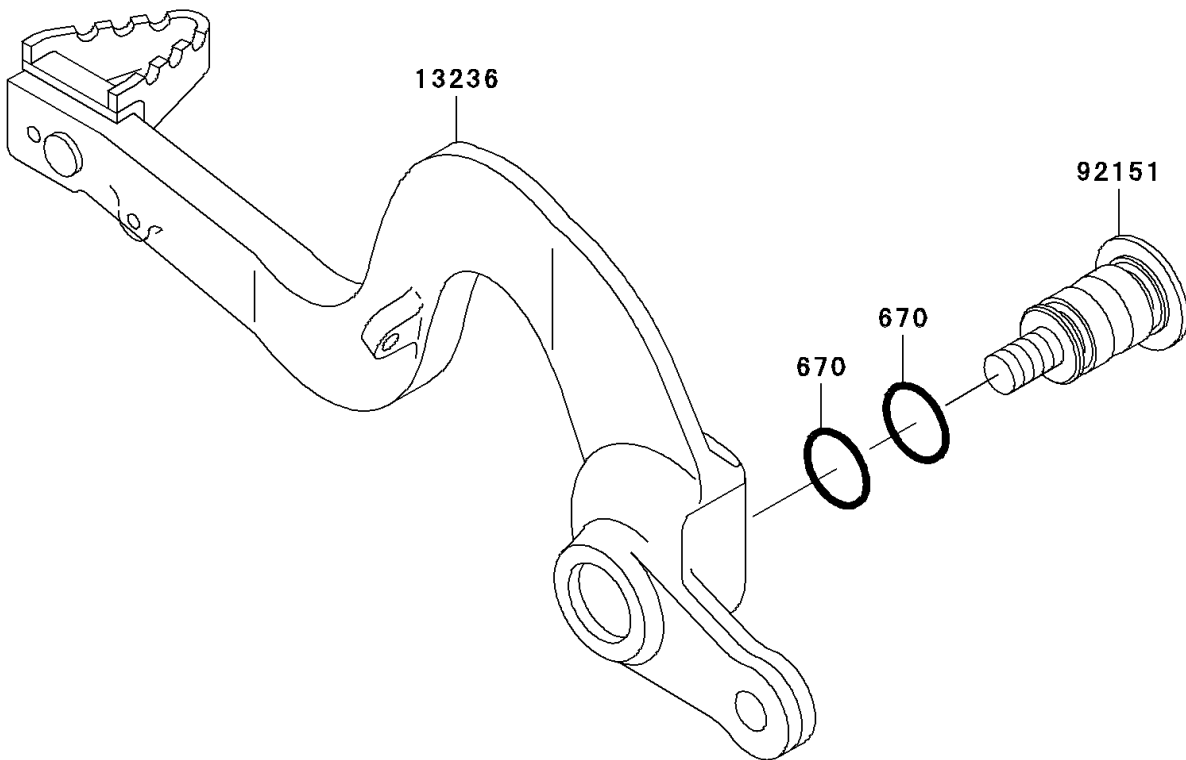

2002 KX125 PARTS DIAGRAM

Brake Pedal

F2260

2002 KX125 PARTS LIST

Brake Pedal

ITEM NAME	PART NUMBER	QUANTITY
O RING,12MM (Ref # 670)	670B2012	2
LEVER-COMP,PEDAL (Ref # 13236)	13236-1339	1
SPRING,BRAKE PEDAL RETURN (Ref # 92144)	92144-1752	1
BOLT (Ref # 92151)	92151-1572	1
TUBE,13X16X25 (Ref # 92190)	92190-1488	1