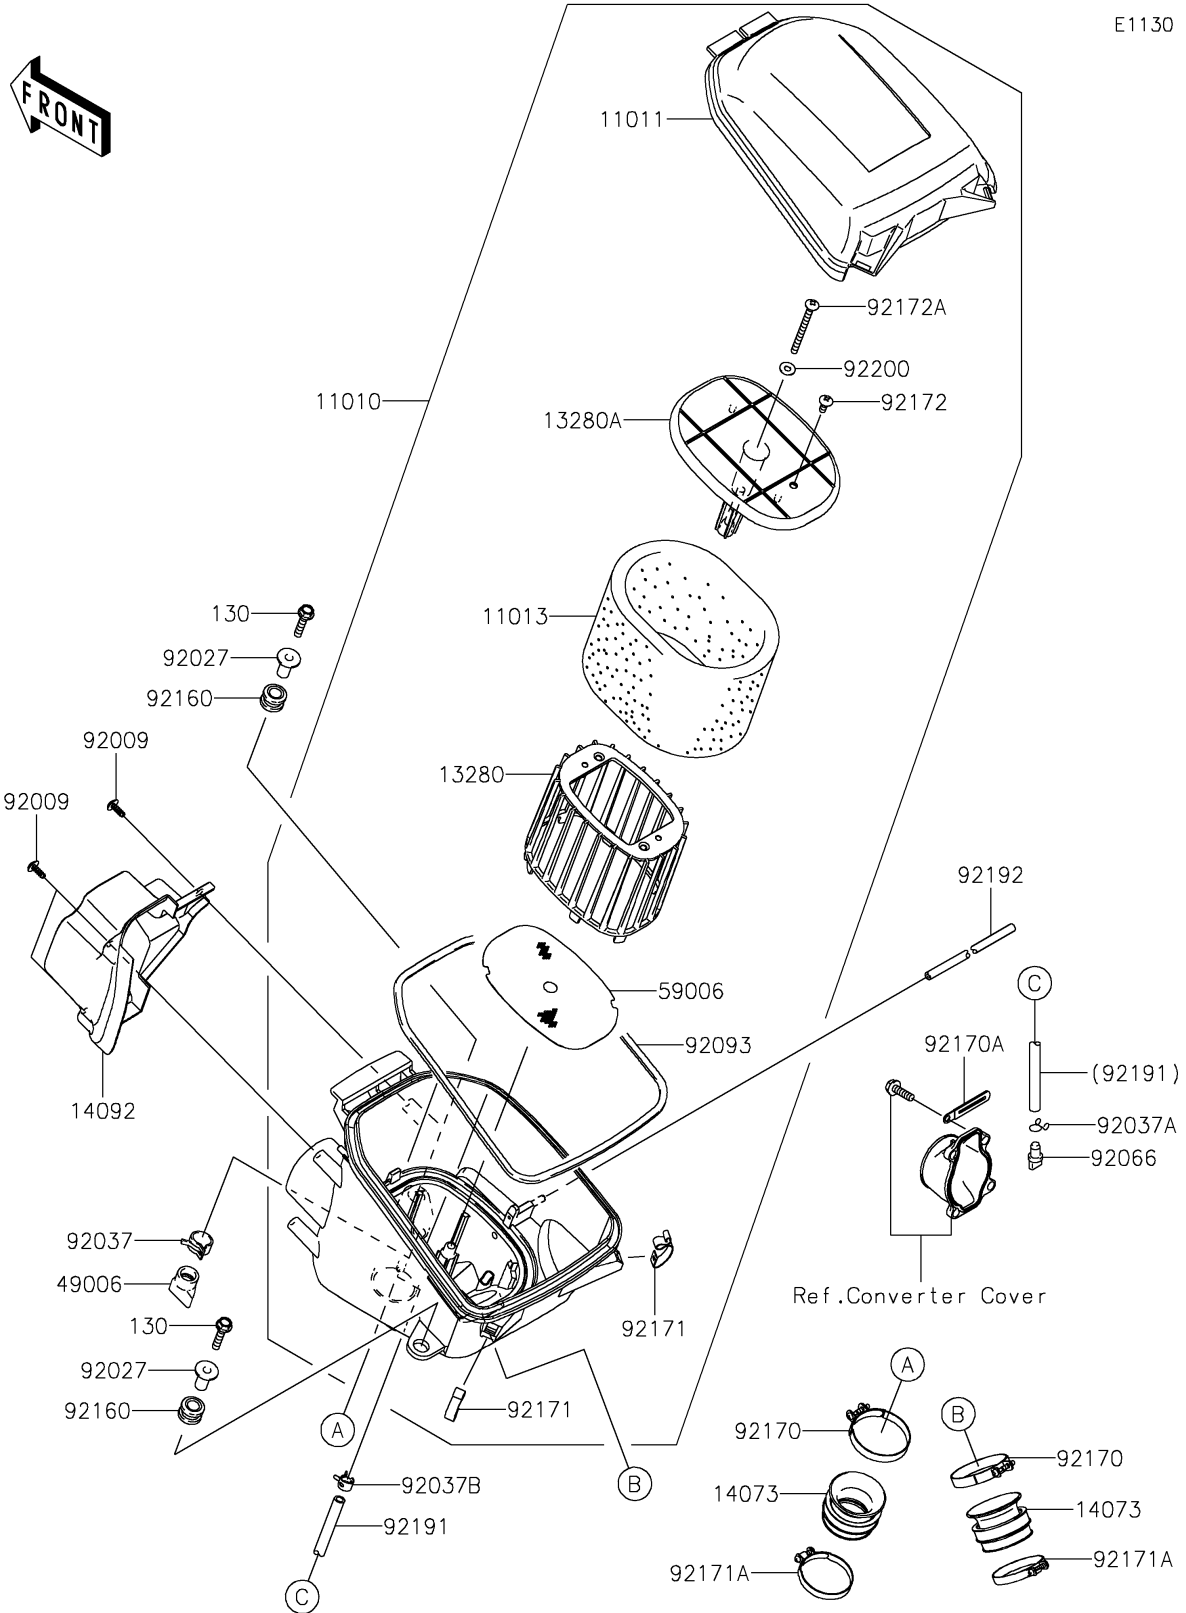

2021 BRUTE FORCE® 750 4x4i PARTS DIAGRAM

Air Cleaner

E1130

2021 BRUTE FORCE® 750 4x4i PARTS LIST

Air Cleaner

ITEM NAME	PART NUMBER	QUANTITY
FILTER-ASSY-AIR (Ref # 11010)	11010-0784	1
CASE-AIR FILTER,UPP (Ref # 11011)	11011-0017	1
ELEMENT-AIR FILTER (Ref # 11013)	11013-0021	1
BOLT-FLANGED,6X30 (Ref # 130)	130BA0630	2
HOLDER (Ref # 13280)	13280-0232	1
HOLDER (Ref # 13280A)	13280-0233	1
DUCT (Ref # 14073)	14073-0160	2
COVER,INTAKE DUCT (Ref # 14092)	14092-0768	1
BOOT (Ref # 49006)	49006-1292	1
ARRESTER-FLAME (Ref # 59006)	59006-0015	1
SCREW,TAPPING (Ref # 92009)	92009-1113	3
COLLAR,L=21 (Ref # 92027)	92027-195	2
CLAMP,HOSE CLIP (Ref # 92037)	92037-1460	1
CLAMP,TUBE (Ref # 92037A)	92037-147	1
CLAMP,TUBE (Ref # 92037B)	92037-1505	1
PLUG,DRAIN (Ref # 92066)	92066-1211	1
SEAL (Ref # 92093)	92093-0083	1
DAMPER (Ref # 92160)	92160-1594	2
CLAMP (Ref # 92170)	92170-1448	2
CLAMP (Ref # 92170A)	92170-1514	1
CLAMP (Ref # 92171)	92171-0225	2
CLAMP (Ref # 92171A)	92171-0722	2
SCREW (Ref # 92172)	92172-0297	1
SCREW (Ref # 92172A)	92172-0300	1
TUBE,7X11X470 (Ref # 92191)	92191-1531	1
TUBE (Ref # 92192)	92192-0449	1
WASHER (Ref # 92200)	92200-0364	1