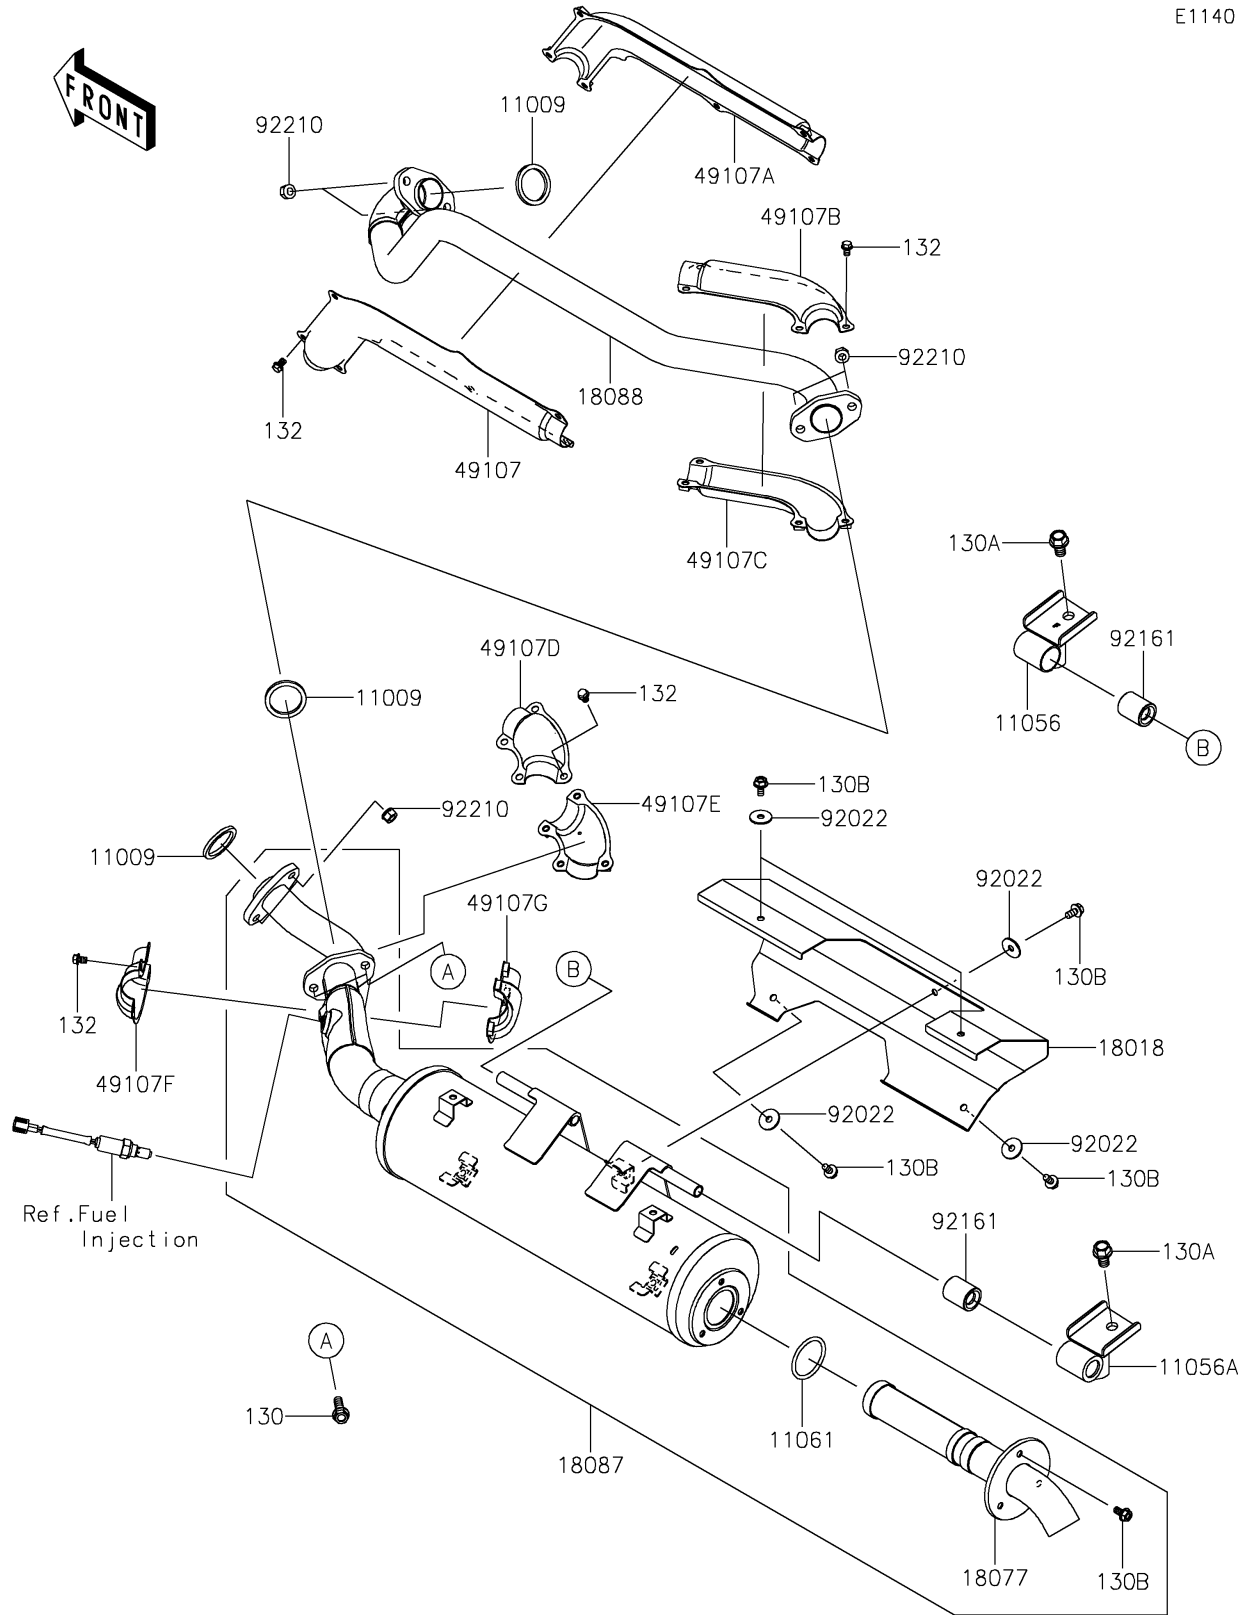

2021 BRUTE FORCE® 750 4x4i PARTS DIAGRAM

Muffler(s)

E1140

2021 BRUTE FORCE® 750 4x4i PARTS LIST

Muffler(s)

ITEM NAME	PART NUMBER	QUANTITY
GASKET,EXHAUST HOLDER (Ref # 11009)	11009-1894	3
BRACKET,MUFFLER,FR (Ref # 11056)	11056-0532	1
BRACKET,MUFFLER,RR (Ref # 11056A)	11056-0533	1
GASKET,38.9X46.4X3.0 (Ref # 11061)	11061-0082	1
BOLT-FLANGED,8X30 (Ref # 130)	130BD0830	2
BOLT-FLANGED,10X16 (Ref # 130A)	130CA1016	2
BOLT-FLANGED,6X12 (Ref # 130B)	130CD0612	8
BOLT-FLANGED-SMALL,6X8 (Ref # 132)	132BD0608	18
PLATE-HEAT GUARD (Ref # 18018)	18018-0036	1
ARRESTER-SPARK (Ref # 18077)	18077-0036	1
MUFFLER (Ref # 18087)	18087-0323	1
PIPE-EXHAUST (Ref # 18088)	18088-0856	1
COVER-EXHAUST PIPE,FR,FR,LH (Ref # 49107)	49107-0759	1
COVER-EXHAUST PIPE,FR,FR,RH (Ref # 49107A)	49107-0760	1
COVER-EXHAUST PIPE,FR,RR,UPP (Ref # 49107B)	49107-0761	1
COVER-EXHAUST PIPE,FR,RR,LWR (Ref # 49107C)	49107-0762	1
COVER-EXHAUST PIPE,RR,FR,UPP (Ref # 49107D)	49107-0763	1
COVER-EXHAUST PIPE,RR,FR,LWR (Ref # 49107E)	49107-0764	1
COVER-EXHAUST PIPE,RR,RR,FR (Ref # 49107F)	49107-0765	1
COVER-EXHAUST PIPE,RR,RR,RR (Ref # 49107G)	49107-0766	1
WASHER,6.5X22X1.6 (Ref # 92022)	92022-237	5
DAMPER (Ref # 92161)	92161-0961	2
NUT,8MM (Ref # 92210)	92210-1242	6