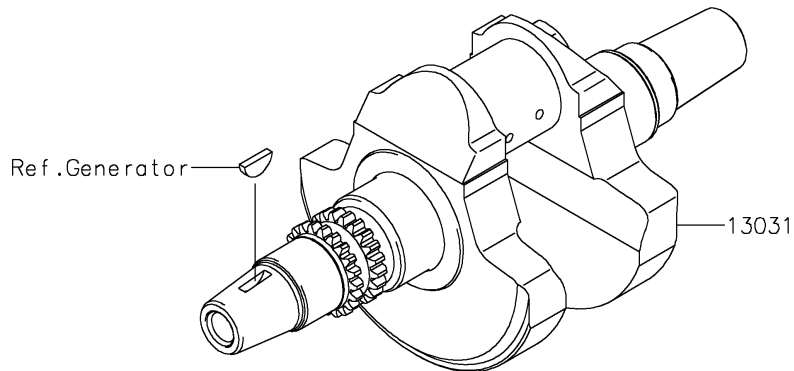

# 2021 BRUTE FORCE® 750 4x4i PARTS DIAGRAM

Crankshaft

E1321

### Crankshaft

ITEM NAME	PART NUMBER	QUANTITY
CRANKSHAFT-COMP (Ref # 13031)	13031-0938	1
ROD-ASSY-CONNECTING (Ref # 13251)	13251-0709	2
BOLT,CONNECTING ROD (Ref # 92001)	92001-1980	4
NUT,FLANGED,8MM (Ref # 92015)	92015-1311	4
BUSHING,CONNECTING ROD,GREEN (Ref # 92139)	92139-0764	AR
BUSHING,CONNECTING ROD,YELLOW (Ref # 92139A)	92139-0765	4
BUSHING,CONNECTING ROD,BROWN (Ref # 92139B)	92139-0766	AR