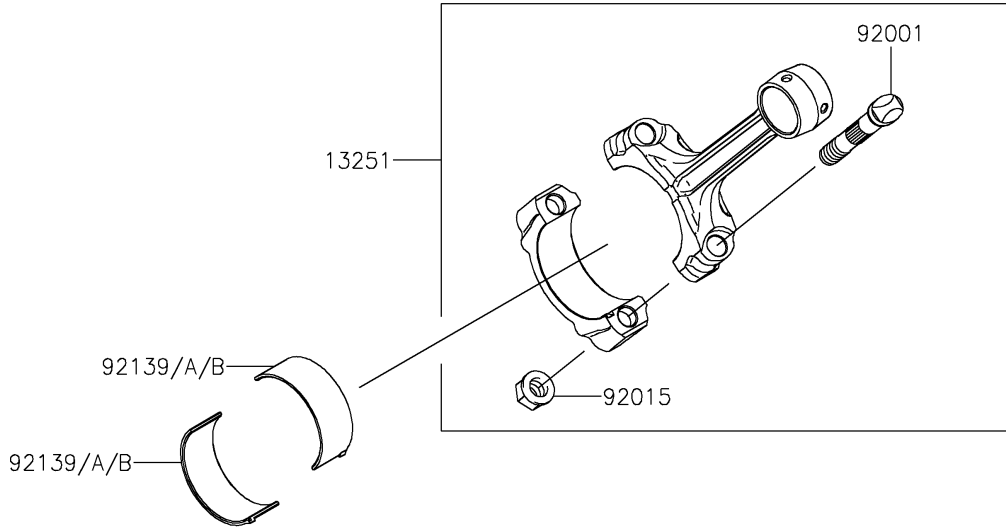

# 2021 BRUTE FORCE® 750 4x4i PARTS DIAGRAM

Crankshaft

E1321

## 2021 BRUTE FORCE® 750 4x4i PARTS LIST

### Crankshaft

ITEM NAME	PART NUMBER	QUANTITY
CRANKSHAFT-COMP (Ref # 13031)	13031-0938	1
ROD-ASSY-CONNECTING (Ref # 13251)	13251-0709	2
BOLT,CONNECTING ROD (Ref # 92001)	92001-1980	4
NUT,FLANGED,8MM (Ref # 92015)	92015-1311	4
BUSHING,CONNECTING ROD,GREEN (Ref # 92139)	92139-0764	AR
BUSHING,CONNECTING ROD,YELLOW (Ref # 92139A)	92139-0765	4
BUSHING,CONNECTING ROD,BROWN (Ref # 92139B)	92139-0766	AR