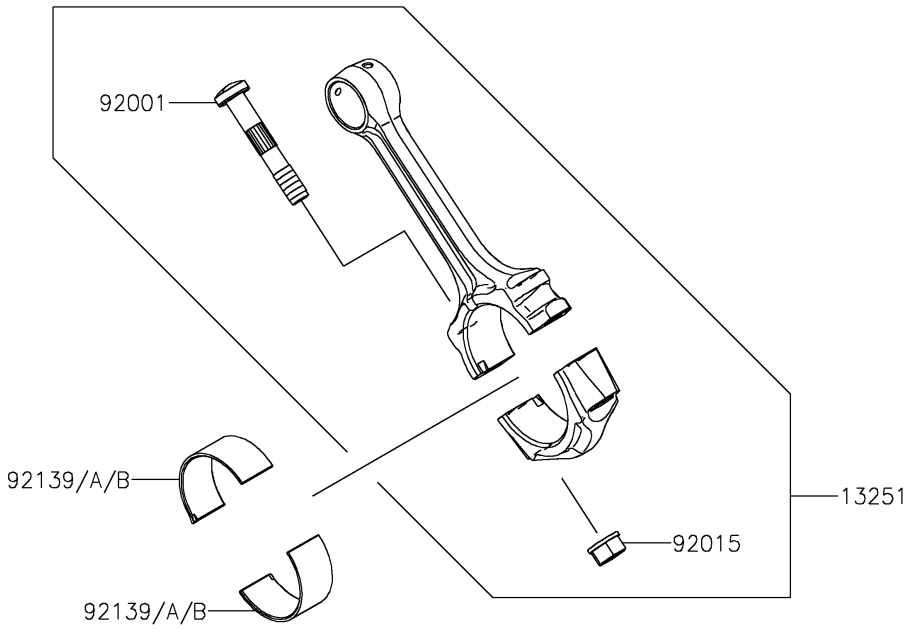

# 2021 BRUTE FORCE® 750 4x4i PARTS DIAGRAM

Crankshaft

E1321

### Crankshaft

ITEM NAME	PART NUMBER	QUANTITY
CRANKSHAFT-COMP (Ref # 13031)	13031-0938	1
ROD-ASSY-CONNECTING (Ref # 13251)	13251-0709	2
BOLT,CONNECTING ROD (Ref # 92001)	92001-1980	4
NUT,FLANGED,8MM (Ref # 92015)	92015-1311	4
BUSHING,CONNECTING ROD,GREEN (Ref # 92139)	92139-0764	AR
BUSHING,CONNECTING ROD,YELLOW (Ref # 92139A)	92139-0765	4
BUSHING,CONNECTING ROD,BROWN (Ref # 92139B)	92139-0766	AR