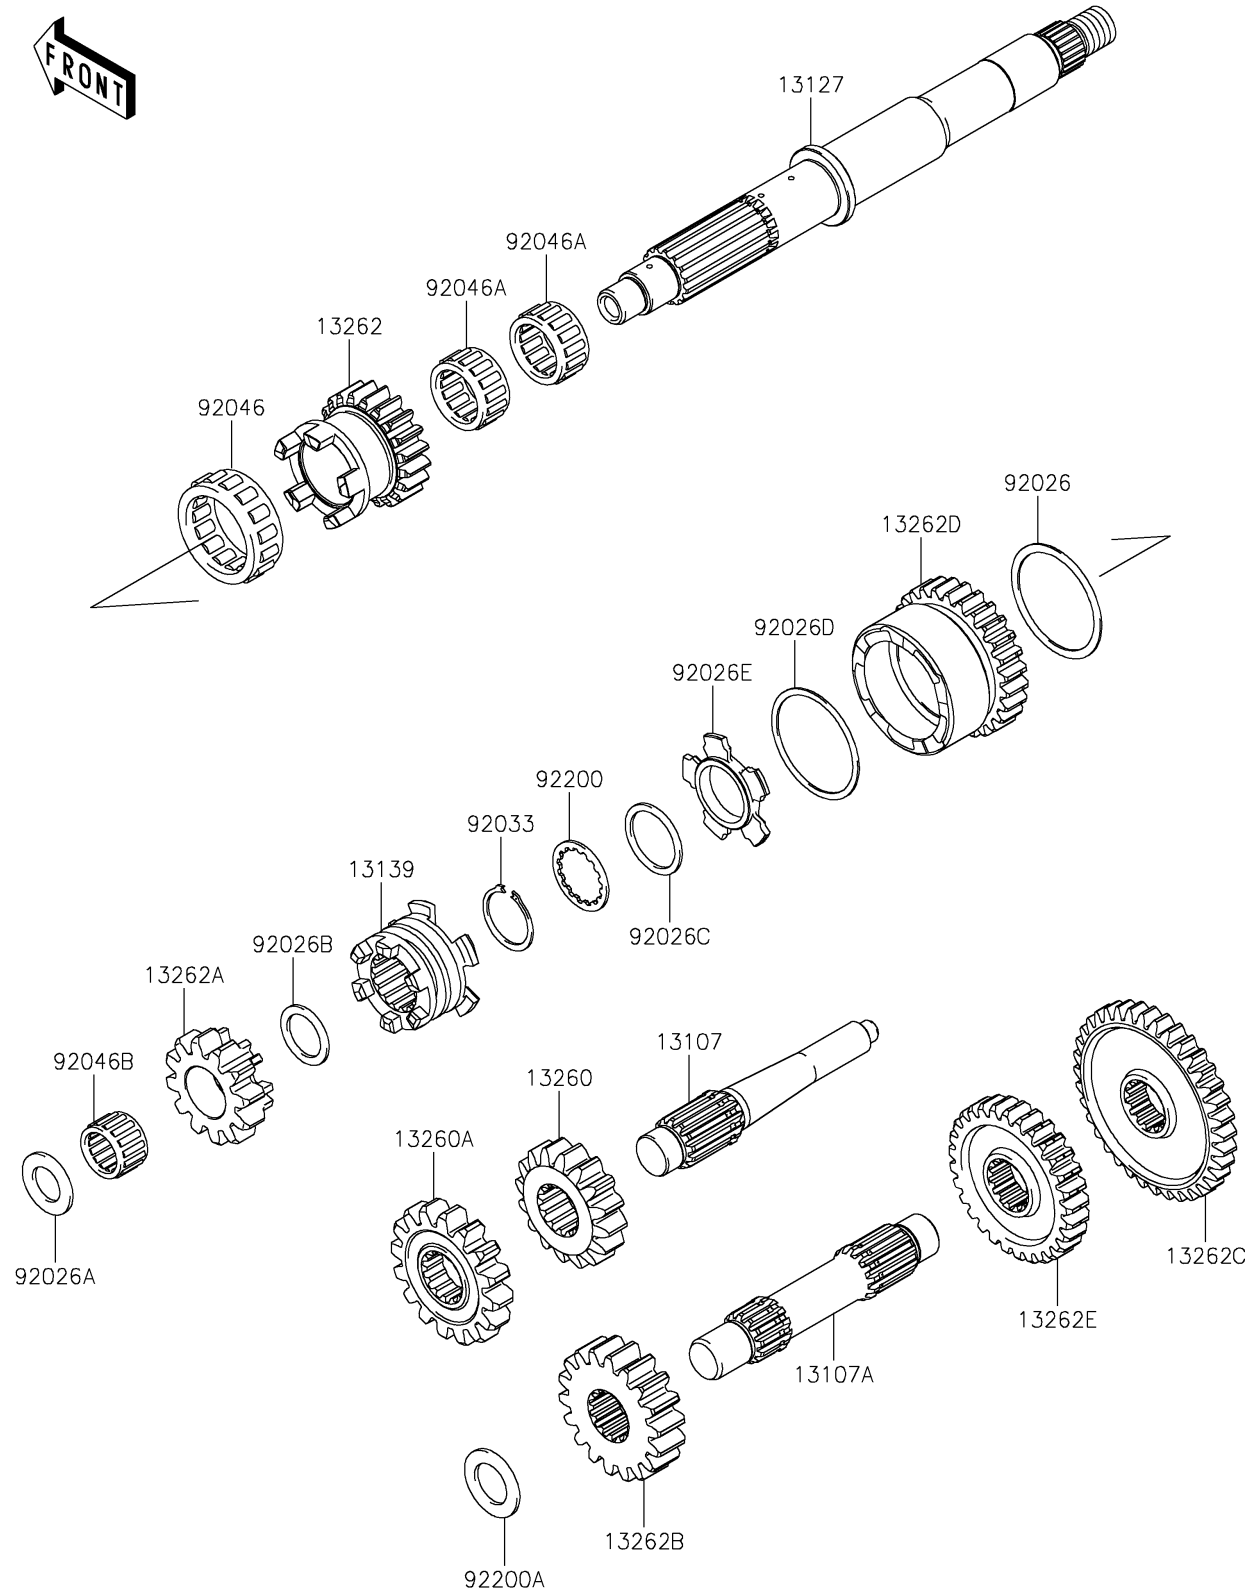

2021 BRUTE FORCE® 750 4x4i PARTS DIAGRAM

Transmission

E1361

2021 BRUTE FORCE® 750 4x4i PARTS LIST

Transmission

ITEM NAME	PART NUMBER	QUANTITY
SHAFT,REVERSE,IDLE (Ref # 13107)	13107-0754	1
SHAFT,COUNTER (Ref # 13107A)	13107-0755	1
SHAFT-TRANSMISSION INPUT (Ref # 13127)	13127-0053	1
SHIFTER (Ref # 13139)	13139-0626	1
GEAR,OUTPUT REVERSE,16T (Ref # 13260)	13260-1872	1
GEAR,DRIVEN REVERSE,16T (Ref # 13260A)	13260-1873	1
GEAR,INPUT LOW,20T (Ref # 13262)	13262-0234	1
GEAR,INPUT REVERSE,12T (Ref # 13262A)	13262-0235	1
GEAR,OUTPUT DRIVE,18T (Ref # 13262B)	13262-0432	1
GEAR,DRIVEN LOW,36T (Ref # 13262C)	13262-0794	1
GEAR,INPUT HI,27T (Ref # 13262D)	13262-0837	1
GEAR,DRIVEN HI,29T (Ref # 13262E)	13262-0838	1
SPACER,48.2X56X1.0 (Ref # 92026)	92026-0163	1
SPACER,17.3X30X2.0 (Ref # 92026A)	92026-1415	1
SPACER,21.2X29X1.6 (Ref # 92026B)	92026-1568	1
SPACER,28.2X34.5X1.6 (Ref # 92026C)	92026-1587	1
SPACER,48.2X54.3X1.0 (Ref # 92026D)	92026-1599	1
SPACER,HI&LOW (Ref # 92026E)	92026-1600	1
RING-SNAP,25.9X30.6X1.2 (Ref # 92033)	92033-1037	1
BEARING-NEEDLE,HIGH GEAR (Ref # 92046)	92046-1276	1
BEARING-NEEDLE,FWF-283317 (Ref # 92046A)	92046-1278	2
BEARING-NEEDLE,REVERSE GEAR (Ref # 92046B)	92046-1279	1
WASHER,28.5X34.0X1.5 (Ref # 92200)	92200-1240	1
WASHER,20.3X33X2.0 (Ref # 92200A)	92200-1351	1