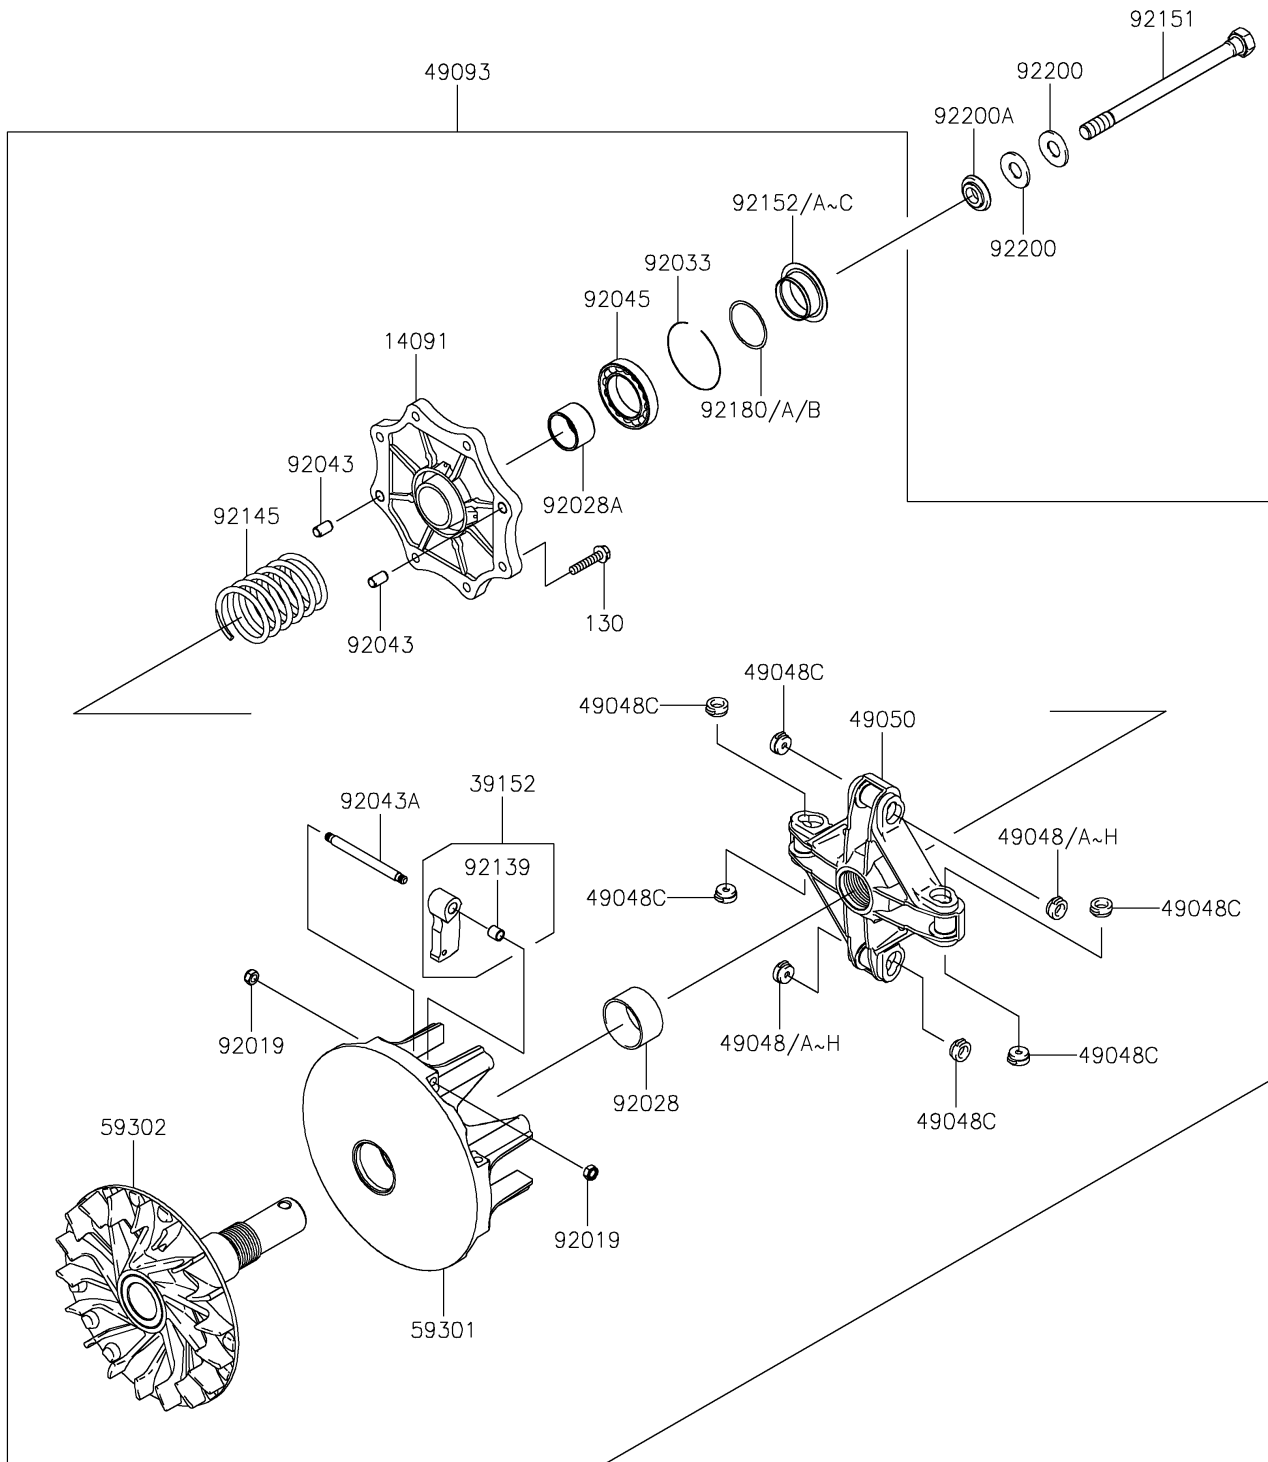

2021 BRUTE FORCE® 750 4x4i PARTS DIAGRAM

Drive Converter

E1391

2021 BRUTE FORCE® 750 4x4i PARTS LIST

Drive Converter

ITEM NAME	PART NUMBER	QUANTITY
BOLT-FLANGED,6X30 (Ref # 130)	130CA0630	8
COVER (Ref # 14091)	14091-1804	1
WEIGHT-RAMP (Ref # 39152)	39152-0034	4
SHOE,T=7.2 (Ref # 49048)	49048-1087	AR
SHOE,T=7.3 (Ref # 49048A)	49048-1088	AR
SHOE,T=7.4 (Ref # 49048B)	49048-1089	AR
SHOE,T=7.5 (Ref # 49048C)	49048-1090	8
SHOE,T=7.6 (Ref # 49048D)	49048-1091	AR
SHOE,T=7.7 (Ref # 49048E)	49048-1092	AR
SHOE,T=7.8 (Ref # 49048F)	49048-1093	AR
SHOE,T=7.9 (Ref # 49048G)	49048-1094	AR
SHOE,T=8.0 (Ref # 49048H)	49048-1095	AR
SPIDER (Ref # 49050)	49050-0010	1
CONVERTER-ASSY-DRIVE (Ref # 49093)	49093-0040	1
SHEAVE-MOVABLE (Ref # 59301)	59301-0007	1
SHEAVE-COMP,FIXED (Ref # 59302)	59302-0078	1
NUT,LOCK,6MM (Ref # 92019)	92019-008	8
BUSHING (Ref # 92028)	92028-1975	1
BUSHING (Ref # 92028A)	92028-1980	1
RING-SNAP (Ref # 92033)	92033-0063	1
PIN,6.2X8X14 (Ref # 92043)	92043-1263	2
PIN (Ref # 92043A)	92043-1688	4
BEARING-BALL,6907DDG8C4 S6NS (Ref # 92045)	92045-1453	1
BUSHING (Ref # 92139)	92139-0215	4
SPRING (Ref # 92145)	92145-0794	1
BOLT,12X165 (Ref # 92151)	92151-1393	1
COLLAR,T=1.6 (Ref # 92152)	92152-1436	AR
COLLAR,T=3.0 (Ref # 92152A)	92152-1437	AR
COLLAR,T=2.3 (Ref # 92152B)	92152-1438	AR

2021 BRUTE FORCE® 750 4x4i PARTS LIST

Drive Converter

ITEM NAME	PART NUMBER	QUANTITY
COLLAR,T=3.7 (Ref # 92152C)	92152-1440	AR
SHIM,35X40X0.10 (Ref # 92180)	92180-1378	AR
SHIM,35X40X0.20 (Ref # 92180A)	92180-1379	AR
SHIM,35X40X0.30 (Ref # 92180B)	92180-1380	AR
WASHER,SPRING (Ref # 92200)	92200-1504	2
WASHER (Ref # 92200A)	92200-1634	1