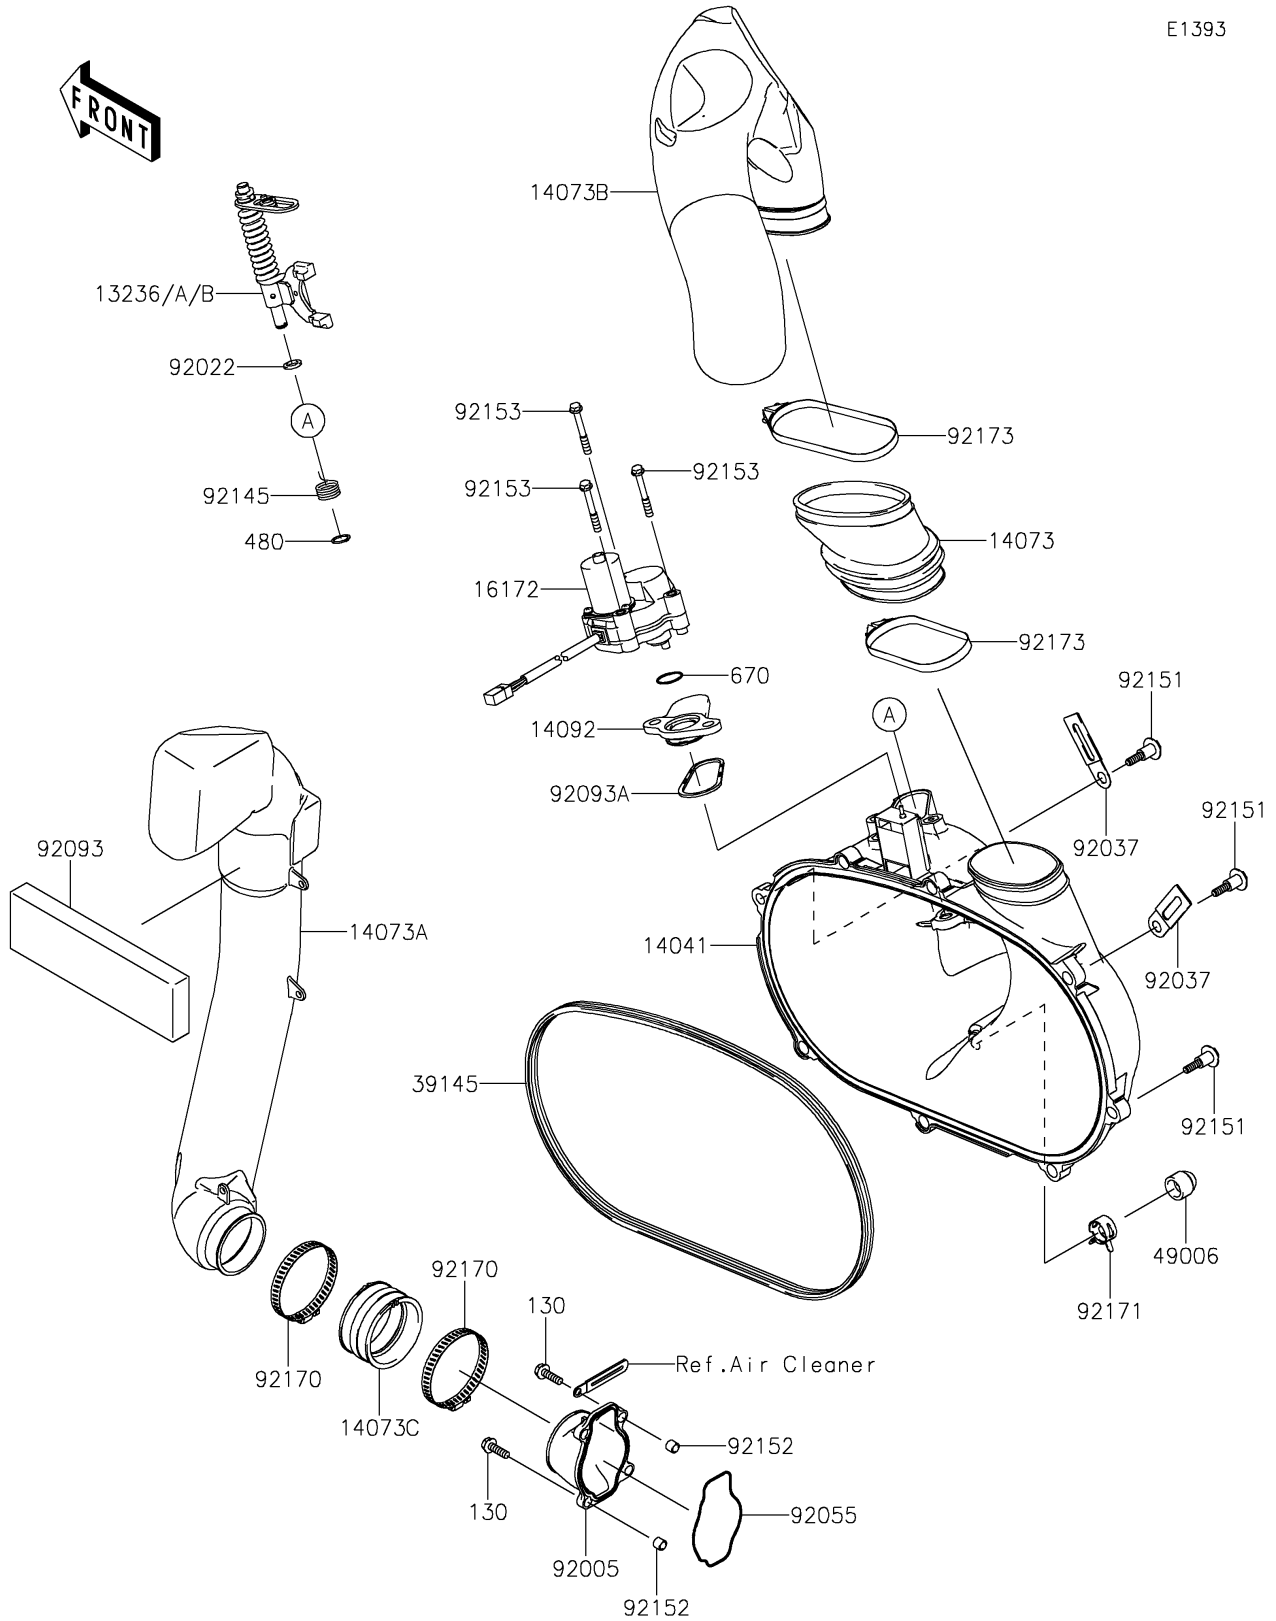

2021 BRUTE FORCE® 750 4x4i PARTS DIAGRAM

Converter Cover

E1393

2021 BRUTE FORCE® 750 4x4i PARTS LIST

Converter Cover

ITEM NAME	PART NUMBER	QUANTITY
BOLT-FLANGED,6X20 (Ref # 130)	130CA0620	4
LEVER-COMP,YELLOW (Ref # 13236)	13236-0046	AR
LEVER-COMP,GREEN (Ref # 13236A)	13236-0047	AR
LEVER-COMP,PAINT LESS (Ref # 13236B)	13236-0048	1
COVER-COMP (Ref # 14041)	14041-0556	1
DUCT,EXHAUST JOINT (Ref # 14073)	14073-0028	1
DUCT,INTAKE (Ref # 14073A)	14073-0298	1
DUCT,EXHAUST (Ref # 14073B)	14073-0734	1
DUCT,JOINT (Ref # 14073C)	14073-1775	1
COVER (Ref # 14092)	14092-0780	1
ACTUATOR (Ref # 16172)	16172-0018	1
TRIM-SEAL (Ref # 39145)	39145-0702	1
CIRCLIP-TYPE-C,10MM (Ref # 480)	480J1000	1
BOOT,DRAIN (Ref # 49006)	49006-0560	1
O RING (Ref # 670)	670D3022	1
FITTING (Ref # 92005)	92005-0718	1
WASHER,10.2X16X1 (Ref # 92022)	92022-1829	1
CLAMP (Ref # 92037)	92037-1780	2
RING-O (Ref # 92055)	92055-1630	1
SEAL (Ref # 92093)	92093-0581	1
SEAL (Ref # 92093A)	92093-1548	1
SPRING (Ref # 92145)	92145-1567	1
BOLT,FLANGED,6X30 (Ref # 92151)	92151-1686	8
COLLAR (Ref # 92152)	92152-1332	4
BOLT,6X47 (Ref # 92153)	92153-0678	3
CLAMP (Ref # 92170)	92170-1764	2
CLAMP (Ref # 92171)	92171-0329	1
CLAMP (Ref # 92173)	92173-0260	2