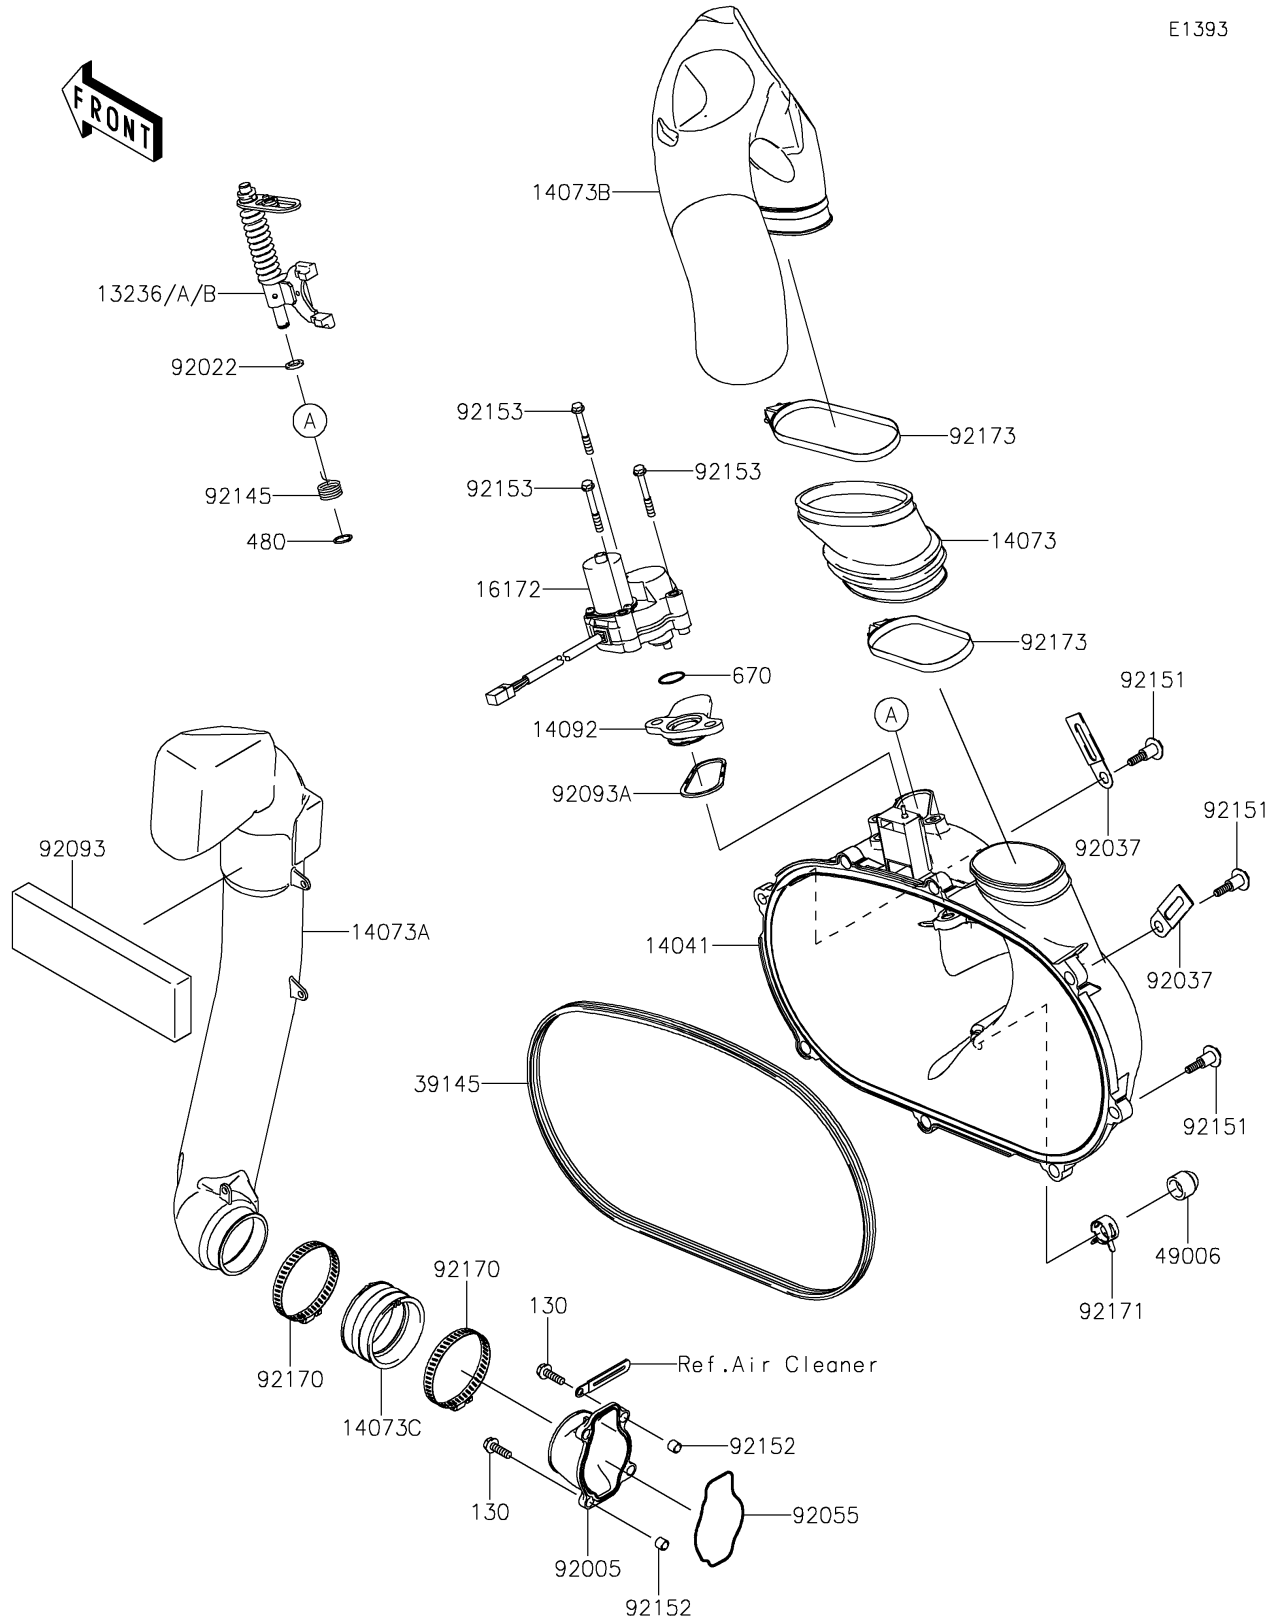

2021 BRUTE FORCE® 750 4x4i PARTS DIAGRAM

Converter Cover

E1393

2021 BRUTE FORCE® 750 4x4i PARTS LIST

Converter Cover

ITEM NAME	PART NUMBER	QUANTITY
BOLT-FLANGED,6X20 (Ref # 130)	130CA0620	4
LEVER-COMP,YELLOW (Ref # 13236)	13236-0046	AR
LEVER-COMP,GREEN (Ref # 13236A)	13236-0047	AR
LEVER-COMP,PAINT LESS (Ref # 13236B)	13236-0048	1
COVER-COMP (Ref # 14041)	14041-0556	1
DUCT,EXHAUST JOINT (Ref # 14073)	14073-0028	1
DUCT,INTAKE (Ref # 14073A)	14073-0298	1
DUCT,EXHAUST (Ref # 14073B)	14073-0734	1
DUCT,JOINT (Ref # 14073C)	14073-1775	1
COVER (Ref # 14092)	14092-0780	1
ACTUATOR (Ref # 16172)	16172-0018	1
TRIM-SEAL (Ref # 39145)	39145-0702	1
CIRCLIP-TYPE-C,10MM (Ref # 480)	480J1000	1
BOOT,DRAIN (Ref # 49006)	49006-0560	1
O RING (Ref # 670)	670D3022	1
FITTING (Ref # 92005)	92005-0718	1
WASHER,10.2X16X1 (Ref # 92022)	92022-1829	1
CLAMP (Ref # 92037)	92037-1780	2
RING-O (Ref # 92055)	92055-1630	1
SEAL (Ref # 92093)	92093-0581	1
SEAL (Ref # 92093A)	92093-1548	1
SPRING (Ref # 92145)	92145-1567	1
BOLT,FLANGED,6X30 (Ref # 92151)	92151-1686	8
COLLAR (Ref # 92152)	92152-1332	4
BOLT,6X47 (Ref # 92153)	92153-0678	3
CLAMP (Ref # 92170)	92170-1764	2
CLAMP (Ref # 92171)	92171-0329	1
CLAMP (Ref # 92173)	92173-0260	2