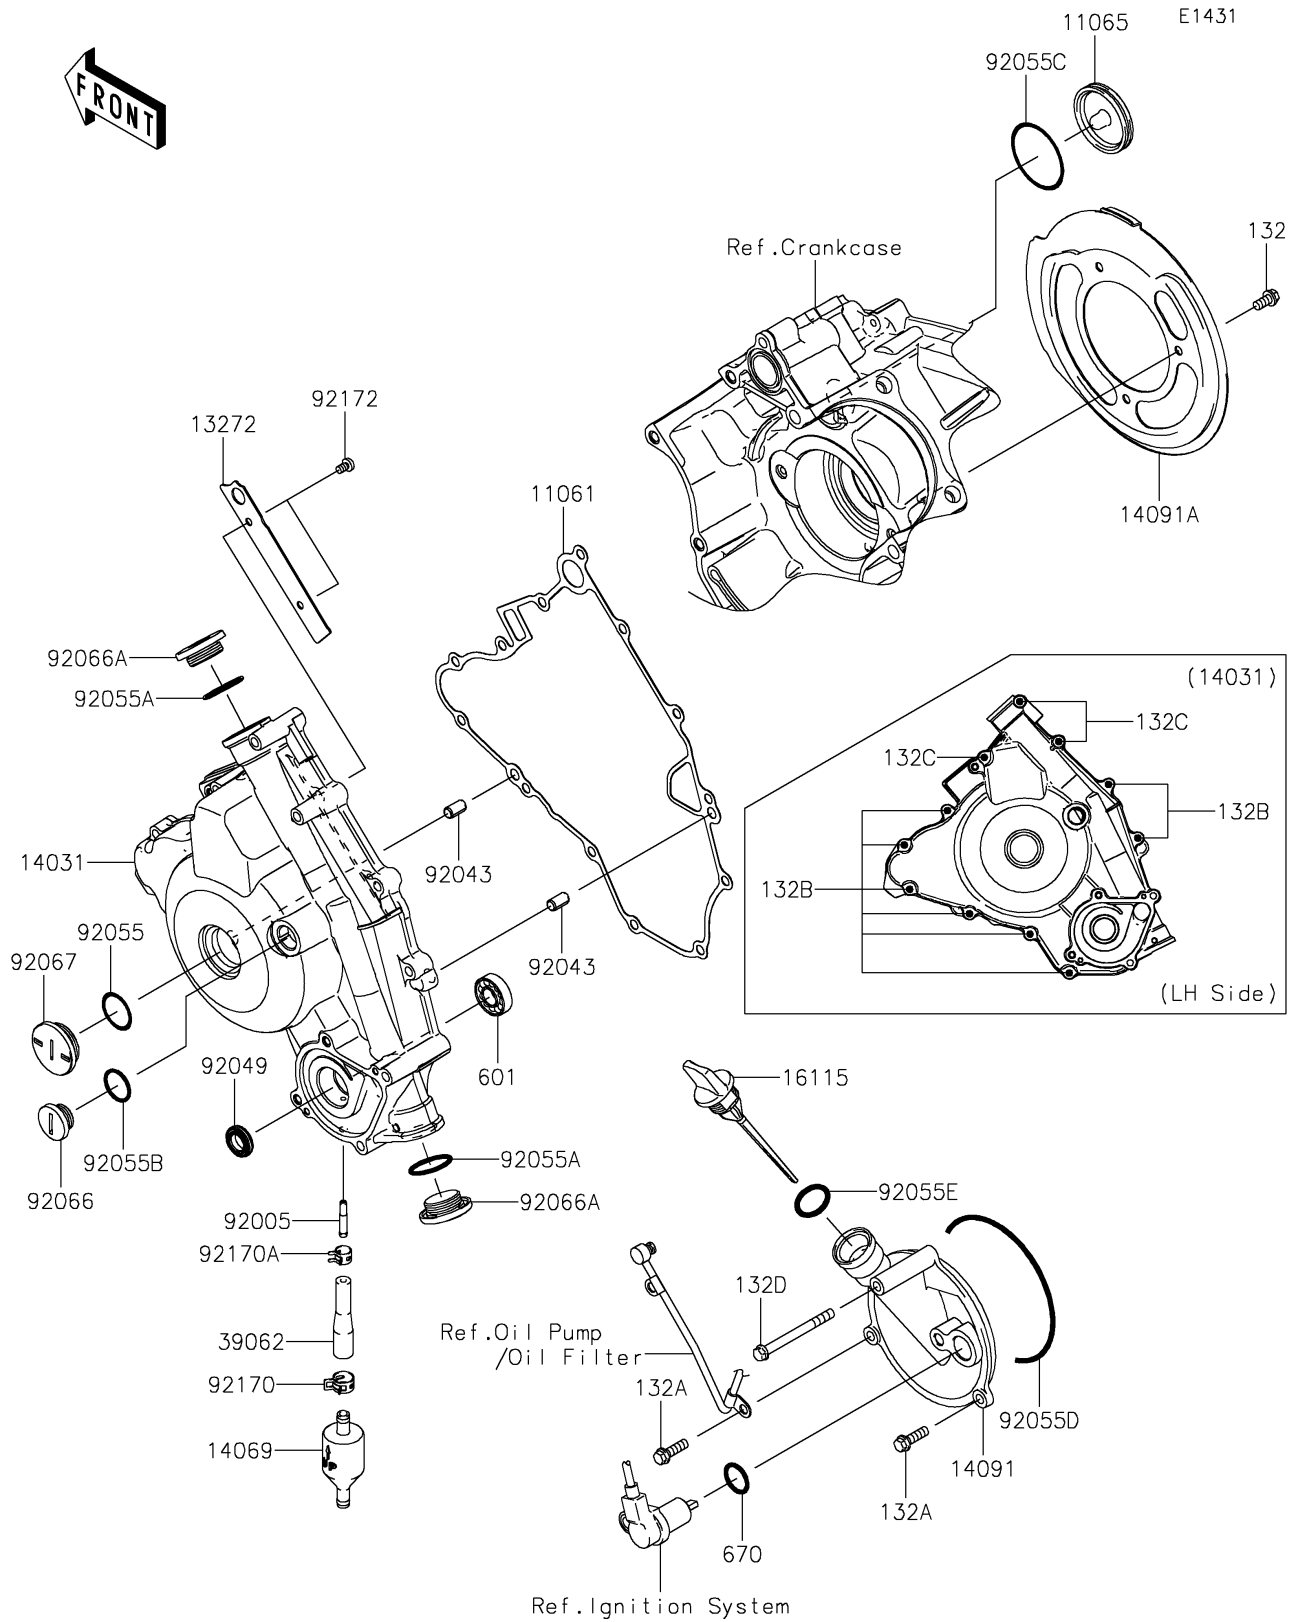

# 2021 BRUTE FORCE® 750 4x4i PARTS DIAGRAM

Engine Cover(s)

## 2021 BRUTE FORCE® 750 4x4i PARTS LIST

### Engine Cover(s)

ITEM NAME	PART NUMBER	QUANTITY
GASKET (Ref # 11061)	11061-1119	1
CAP (Ref # 11065)	11065-1151	1
BOLT-FLANGED-SMALL,6X12 (Ref # 132)	132BA0612	3
PLATE (Ref # 13272)	13272-1090	1
BOLT-FLANGED-SMALL,6X20 (Ref # 132A)	132BA0620	2
BOLT-FLANGED-SMALL,6X30 (Ref # 132B)	132BA0630	8
BOLT-FLANGED-SMALL,6X55 (Ref # 132C)	132BA0655	3
BOLT-FLANGED-SMALL,6X65 (Ref # 132D)	132BA0665	1
COVER-GENERATOR (Ref # 14031)	14031-0127	1
BREATHER (Ref # 14069)	14069-1051	1
COVER (Ref # 14091)	14091-1365	1
COVER,BELT CONVERTER (Ref # 14091A)	14091-1571	1
CAP-OIL FILLER (Ref # 16115)	16115-0001	1
HOSE-COOLING,CARBURETOR-VALVE (Ref # 39062)	39062-1382	1
BEARING-BALL (Ref # 601)	601A6001	1
O RING,18MM (Ref # 670)	670D2018	1
FITTING (Ref # 92005)	92005-1264	1
PIN,6.2X8X14 (Ref # 92043)	92043-1263	2
SEAL-OIL,12X22X5 (Ref # 92049)	92049-0783	1
RING-O,27.7X2.4 (Ref # 92055)	92055-091	1
RING-O,25.7X2.4 (Ref # 92055A)	92055-1136	2
RING-O,20X2 (Ref # 92055B)	92055-1146	1
RING-O,44.7X2.4 (Ref # 92055C)	92055-1279	1
RING-O,99.5X2.0 (Ref # 92055D)	92055-1632	1
RING-O,20X3 (Ref # 92055E)	92055-2185	1
PLUG,COVER (Ref # 92066)	92066-0011	1
PLUG,25X8 (Ref # 92066A)	92066-0012	2
PLUG,30X8 (Ref # 92067)	92067-024	1
CLAMP (Ref # 92170)	92170-1492	1

## 2021 BRUTE FORCE® 750 4x4i PARTS LIST

Engine Cover(s)

ITEM NAME	PART NUMBER	QUANTITY
CLAMP (Ref # 92170A)	92170-1493	1
SCREW,5X8 (Ref # 92172)	92172-0119	2