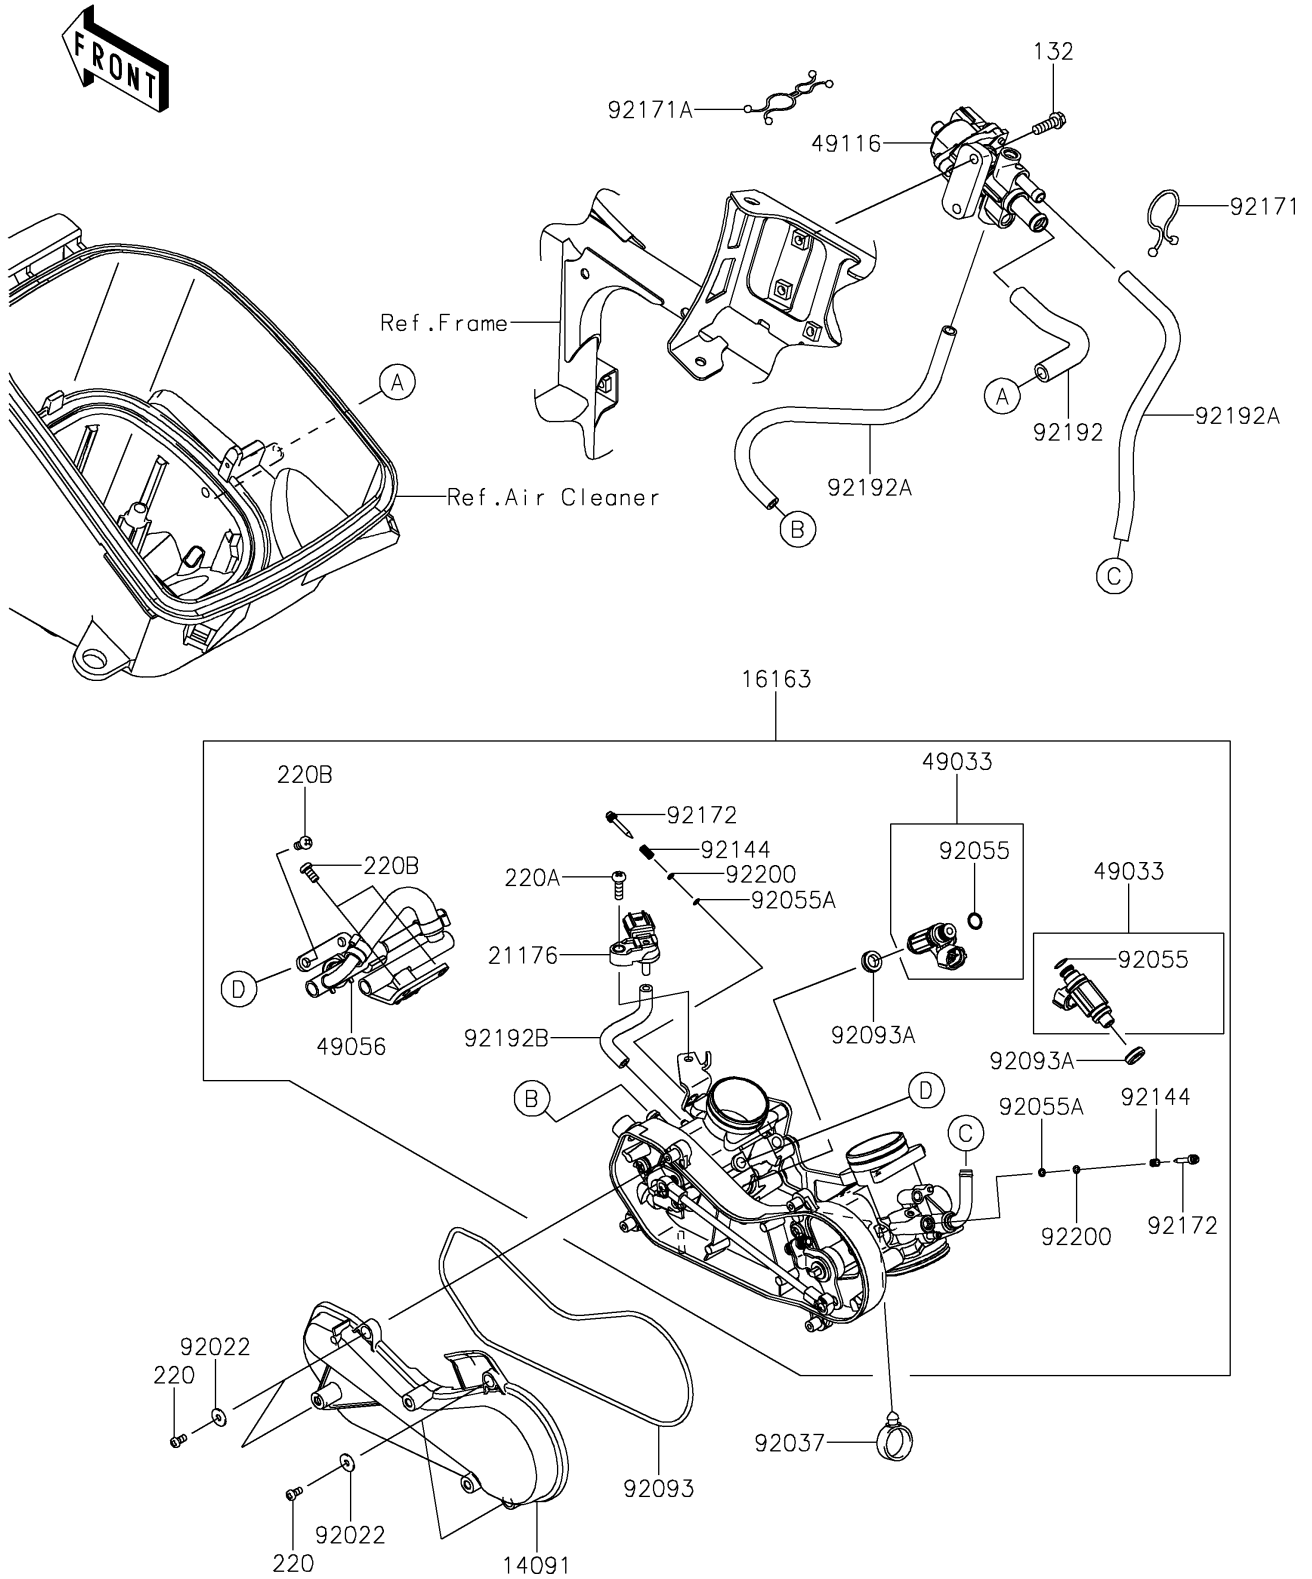

# 2021 BRUTE FORCE® 750 4x4i PARTS DIAGRAM

Throttle

E1510

## 2021 BRUTE FORCE® 750 4x4i PARTS LIST

### Throttle

ITEM NAME	PART NUMBER	QUANTITY
BOLT-FLANGED-SMALL,6X18 (Ref # 132)	132BD0618	2
COVER,THROTTLE LINK (Ref # 14091)	14091-1731	1
THROTTLE-ASSY (Ref # 16163)	16163-0792	1
SENSOR,PRESSURE (Ref # 21176)	21176-0906	1
SCREW-PAN-CROS,4X8 (Ref # 220)	220AA0408	4
SCREW-PAN-CROS,5X16 (Ref # 220A)	220AA0516	1
SCREW-PAN-CROS,6X12 (Ref # 220B)	220D0612	4
NOZZLE-INJECTION (Ref # 49033)	49033-0011	2
PIPE-INJECTION (Ref # 49056)	49056-0034	1
VALVE-ASSY,ISC (Ref # 49116)	49116-0021	1
WASHER,5.2X13X1 (Ref # 92022)	92022-1380	4
CLAMP,HOSE (Ref # 92037)	92037-1827	1
RING-O,INJECTION NOZZLE (Ref # 92055)	92055-1622	2
RING-O,AIR SCREW (Ref # 92055A)	92055-1658	2
SEAL (Ref # 92093)	92093-0082	1
SEAL (Ref # 92093A)	92093-0127	2
SPRING,THROTTLE STOP SCREW (Ref # 92144)	92144-1674	2
CLAMP (Ref # 92171)	92171-1185	1
CLAMP (Ref # 92171A)	92171-1438	1
SCREW (Ref # 92172)	92172-0156	2
TUBE (Ref # 92192)	92192-0437	1
TUBE (Ref # 92192A)	92192-0439	2
TUBE (Ref # 92192B)	92192-0914	1
WASHER,PILOT AIR SCREW (Ref # 92200)	92200-1564	2