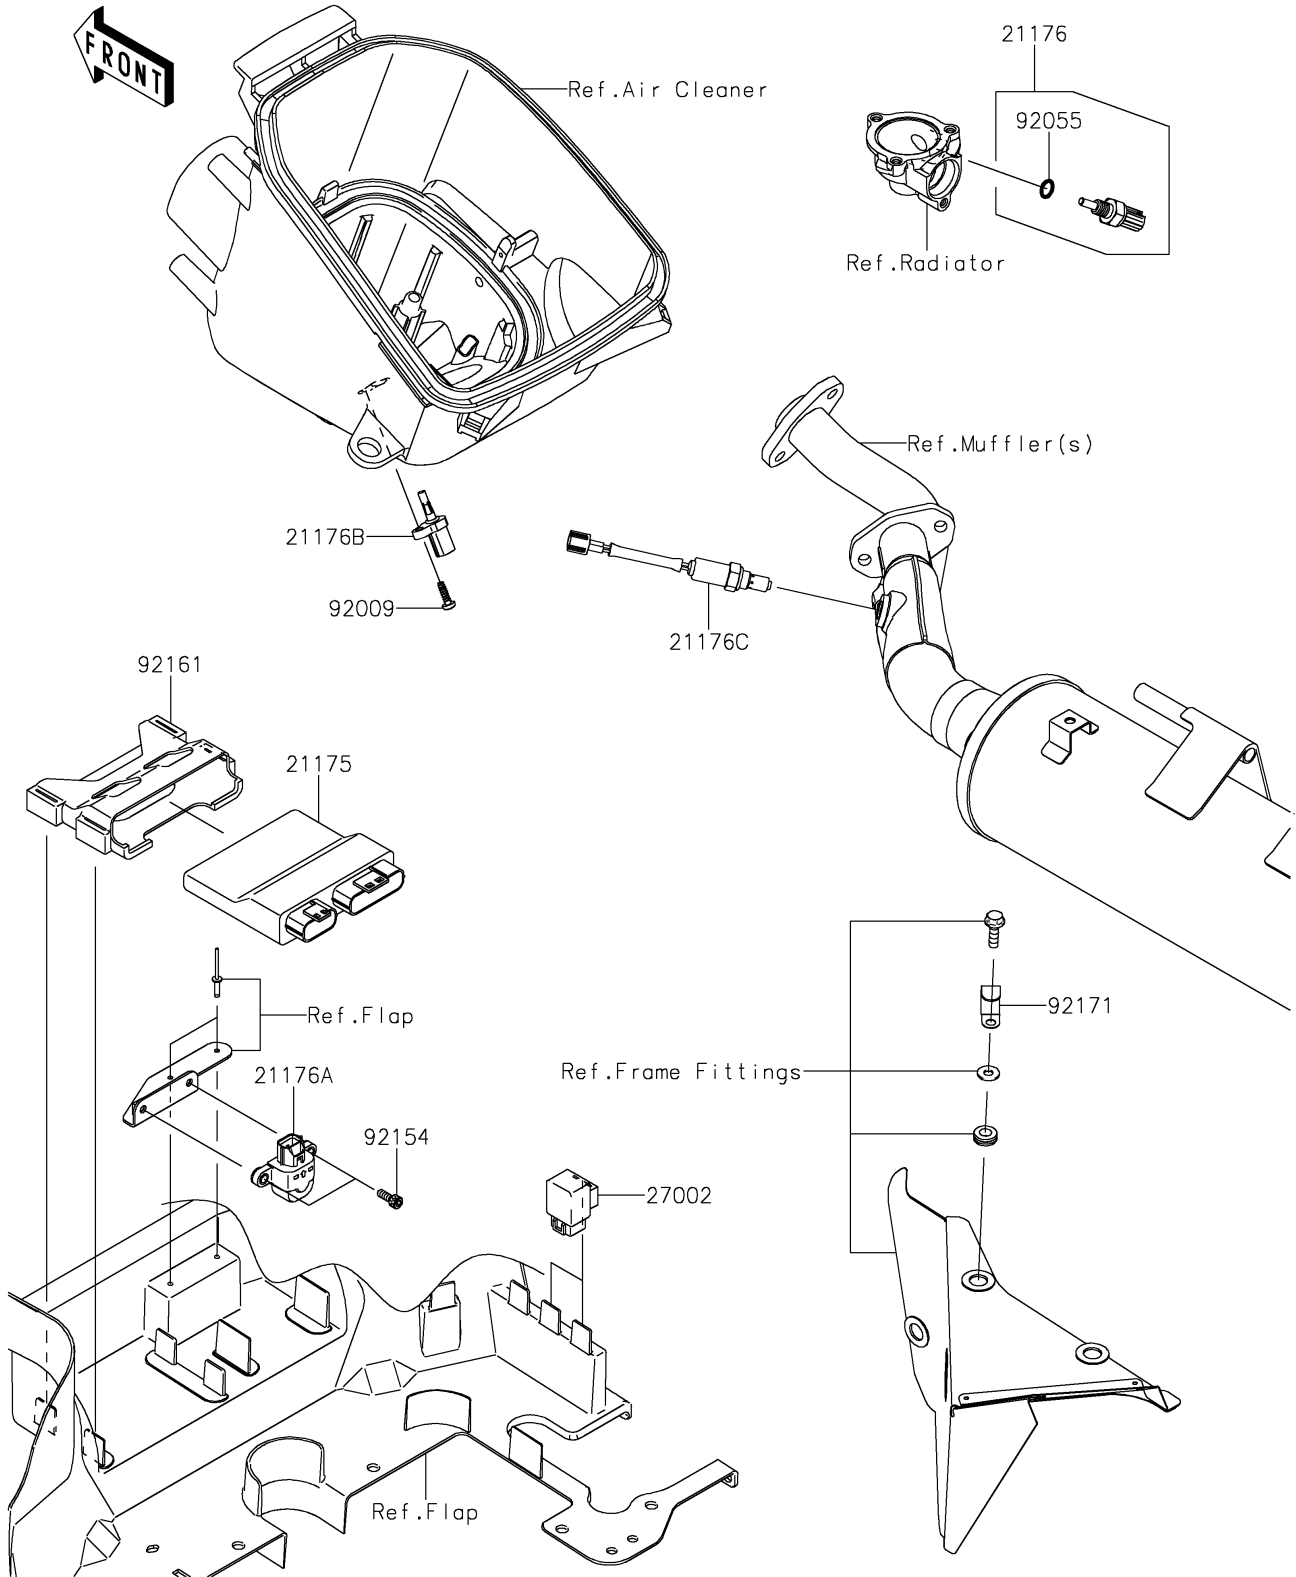

# 2021 BRUTE FORCE® 750 4x4i PARTS DIAGRAM

Fuel Injection

E1530

## 2021 BRUTE FORCE® 750 4x4i PARTS LIST

### Fuel Injection

ITEM NAME	PART NUMBER	QUANTITY
CONTROL UNIT-ELECTRONIC (Ref # 21175)	21175-0843	1
SENSOR,WATER TEMP (Ref # 21176)	21176-0009	1
SENSOR,VEHICLE-DOWN (Ref # 21176A)	21176-0026	1
SENSOR,AIR TEMPERATURE (Ref # 21176B)	21176-0048	1
SENSOR,OXYGEN (Ref # 21176C)	21176-0744	1
RELAY-ASSY (Ref # 27002)	27002-1062	2
SCREW,TAPPING,5X16 (Ref # 92009)	92009-1984	1
RING-O,9.5X1.9 (Ref # 92055)	92055-0016	1
BOLT,SOCKET,5X14 (Ref # 92154)	92154-1841	2
DAMPER (Ref # 92161)	92161-0465	1
CLAMP (Ref # 92171)	92171-0739	1