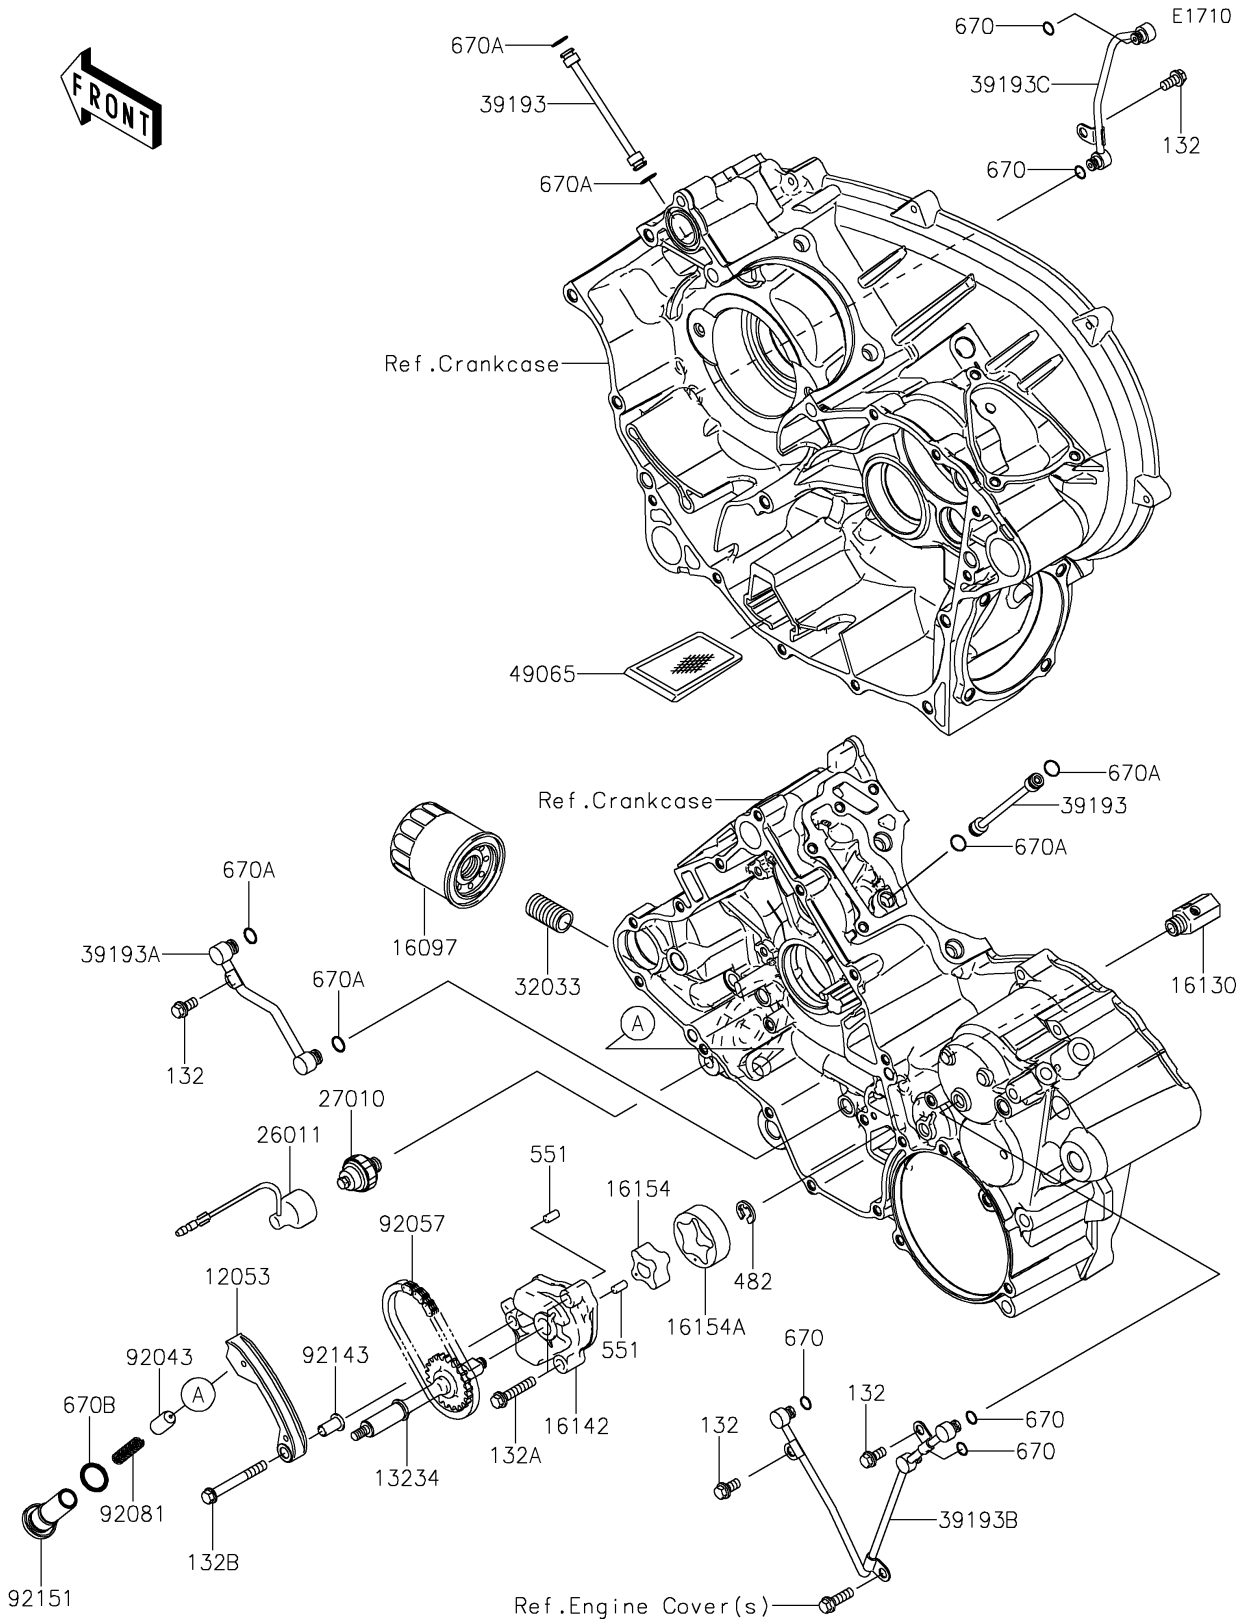

2021 BRUTE FORCE® 750 4x4i PARTS DIAGRAM

Oil Pump/Oil Filter

2021 BRUTE FORCE® 750 4x4i PARTS LIST

Oil Pump/Oil Filter

ITEM NAME	PART NUMBER	QUANTITY
GUIDE-CHAIN,SLACK (Ref # 12053)	12053-1440	1
BOLT-FLANGED-SMALL,6X12 (Ref # 132)	132BA0612	4
SHAFT-COMP,OIL PUMP (Ref # 13234)	13234-1112	1
BOLT-FLANGED-SMALL,6X30 (Ref # 132A)	132BA0630	2
BOLT-FLANGED-SMALL,6X50 (Ref # 132B)	132BB0650	1
FILTER-ASSY-OIL (Ref # 16097)	16097-0007	1
VALVE-ASSY-RELIEF (Ref # 16130)	16130-1058	1
COVER-PUMP (Ref # 16142)	16142-1162	1
ROTOR-PUMP,INNER (Ref # 16154)	16154-2059	1
ROTOR-PUMP,OUTER (Ref # 16154A)	16154-2060	1
WIRE-LEAD (Ref # 26011)	26011-1755	1
SWITCH,OIL PRESSURE (Ref # 27010)	27010-1313	1
PIPE,OIL FILTER (Ref # 32033)	32033-1535	1
PIPE-OIL,CRANKCASE-HEAD (Ref # 39193)	39193-0015	2
PIPE-OIL,CRANKSHAFT (Ref # 39193A)	39193-1052	1
PIPE-OIL,CRANKCASE,LH (Ref # 39193B)	39193-1053	1
PIPE-OIL,CRANKCASE,RH (Ref # 39193C)	39193-1054	1
CIRCLIP-TYPE-E,6MM (Ref # 482)	482J6000	1
FILTER-OIL (Ref # 49065)	49065-1086	1
PIN-DOWEL,4X8 (Ref # 551)	551A0408	2
O RING (Ref # 670)	670D1505	5
O RING,7MM (Ref # 670A)	670D1507	6
O RING,16MM (Ref # 670B)	670D2016	1
PIN (Ref # 92043)	92043-076	1
CHAIN,DID SCR-0409 SV (Ref # 92057)	92057-0188	1
SPRING (Ref # 92081)	92081-112	1
COLLAR (Ref # 92143)	92143-1857	1
BOLT,16X41 (Ref # 92151)	92151-1781	1