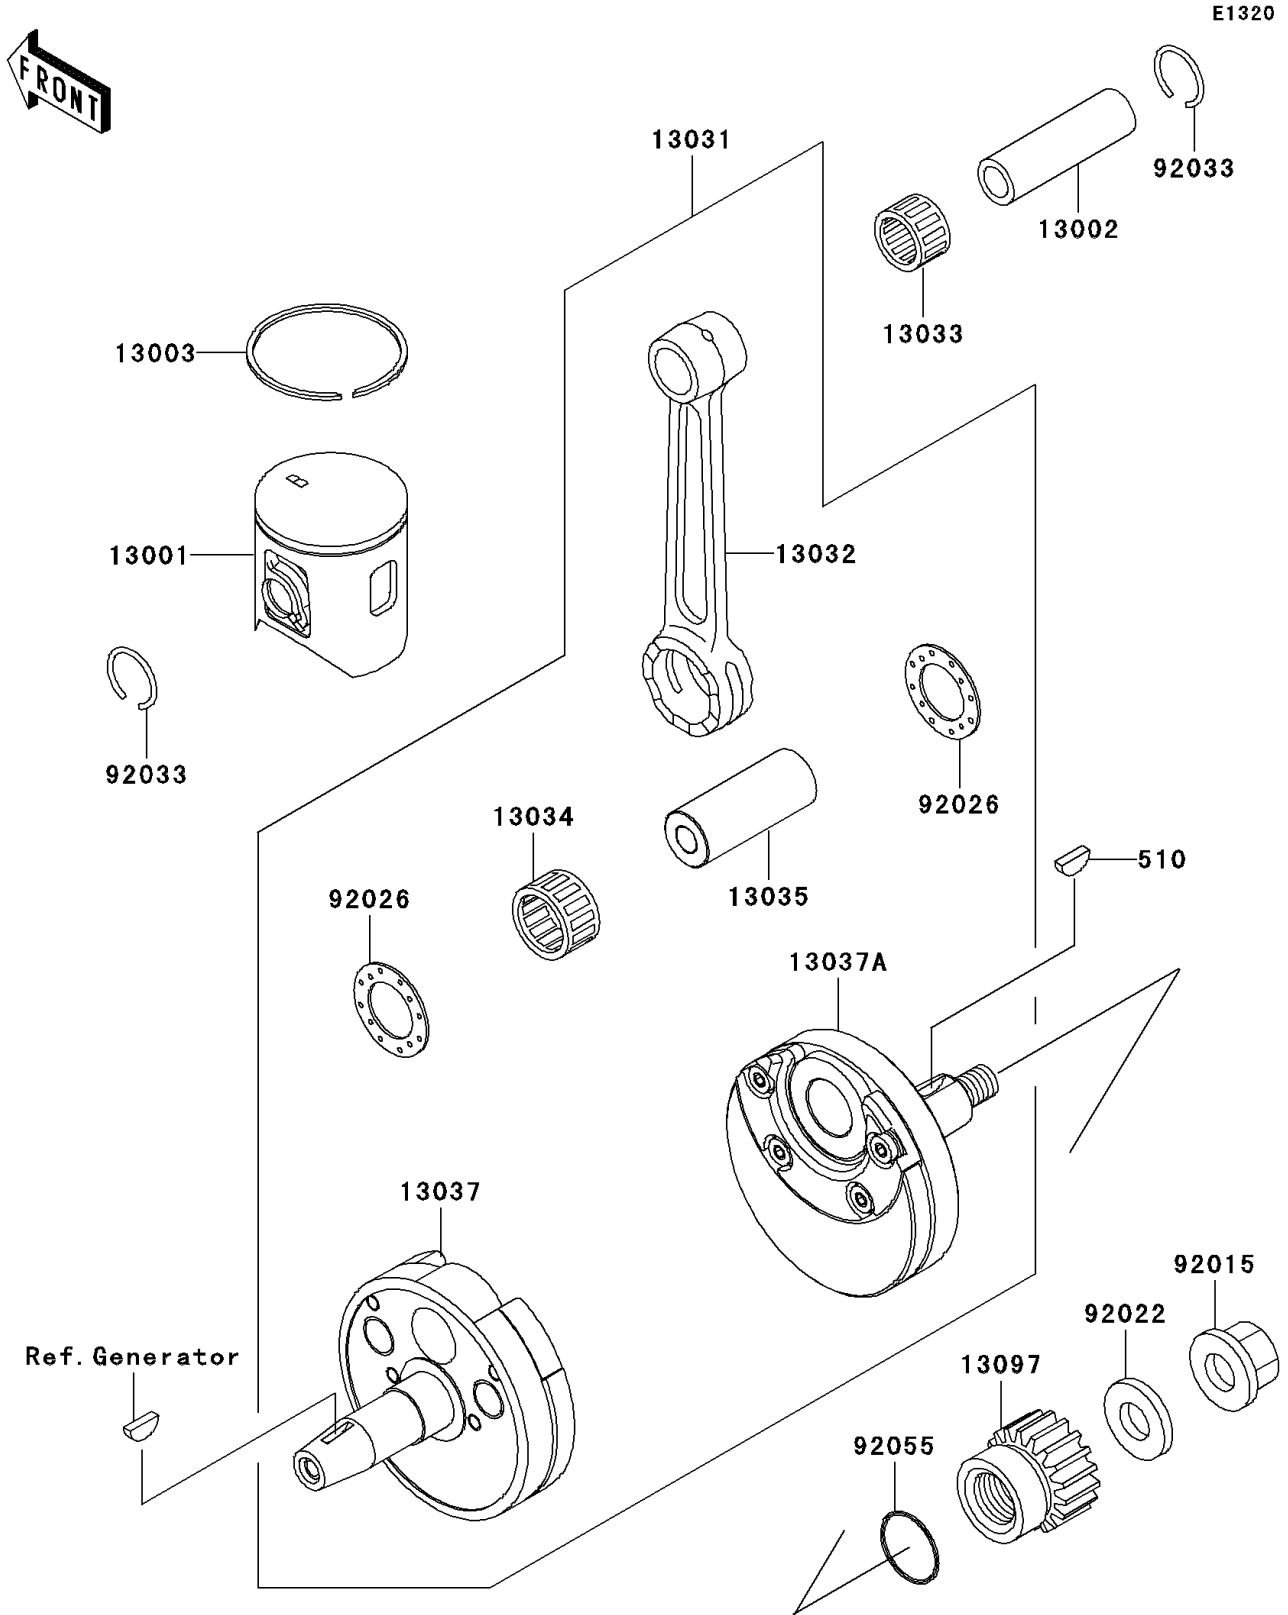

2003 KX125 PARTS DIAGRAM

Crankshaft/Piston(s)

2003 KX125 PARTS LIST

Crankshaft/Piston(s)

ITEM NAME	PART NUMBER	QUANTITY
KEY-WOODRUFF (Ref # 510)	510A5100	1
PISTON-ENGINE,B SIZE (Ref # 13001)	13001-1634	1
PIN-PISTON (Ref # 13002)	13002-1099	1
RING-PISTON TOP (Ref # 13003)	13003-1356	1
CRANKSHAFT-COMP (Ref # 13031)	13031-1499	1
ROD-CONNECTING (Ref # 13032)	13032-1253	1
BEARING-SMALL END (Ref # 13033)	13033-1057	1
BEARING-BIG END,B4 (Ref # 13034)	13034-1099	1
PIN-CRANK (Ref # 13035)	13035-1096	1
CRANKSHAFT,LH (Ref # 13037)	13037-1657	1
CRANKSHAFT,RH (Ref # 13037A)	13037-1659	1
GEAR-PRIMARY SPUR (Ref # 13097)	13097-1436	1
NUT,FLANGED,12MM (Ref # 92015)	92015-1156	1
WASHER (Ref # 92022)	92022-1831	1
SPACER (Ref # 92026)	92026-1546	2
RING-SNAP (Ref # 92033)	92033-1335	2
RING-O (Ref # 92055)	92055-086	1