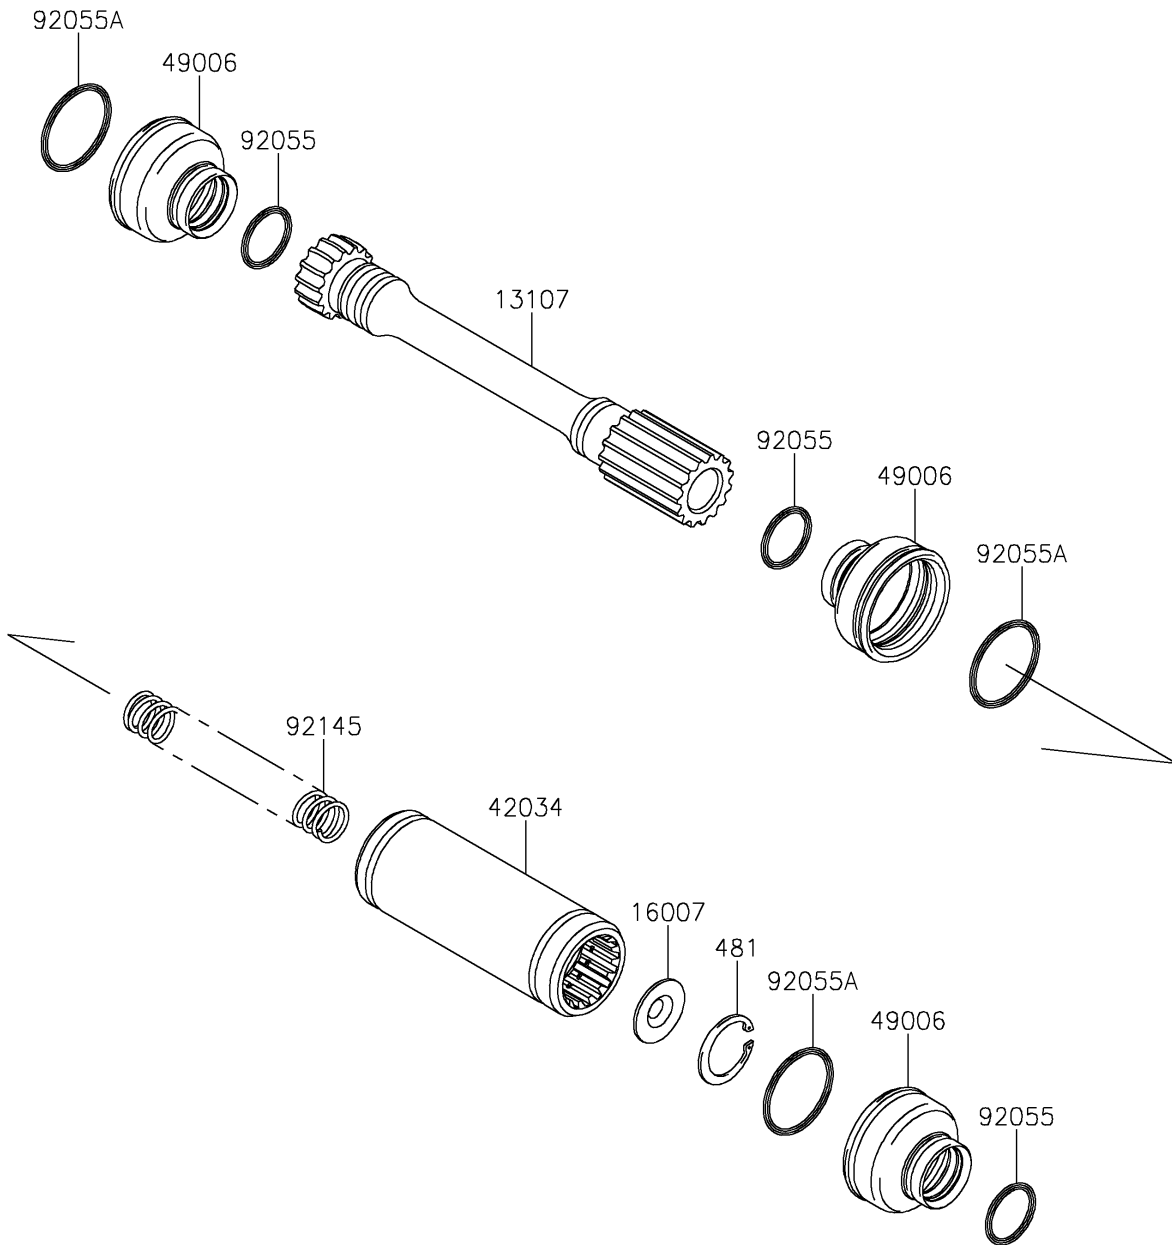

2021 BRUTE FORCE® 750 4x4i PARTS DIAGRAM

Drive Shaft-Propeller

E3135

2021 BRUTE FORCE® 750 4x4i PARTS LIST

Drive Shaft-Propeller

ITEM NAME	PART NUMBER	QUANTITY
SHAFT,FR,PROPELLER (Ref # 13107)	13107-0788	1
SEAT-SPRING,PROPELLER SHAFT (Ref # 16007)	16007-0042	1
COUPLING,PROPELLER (Ref # 42034)	42034-0730	1
CIRCLIP-TYPE-C,25MM (Ref # 481)	481J2500	1
BOOT (Ref # 49006)	49006-1362	3
RING-O,18X24X3 (Ref # 92055)	92055-1633	3
RING-O,30X35X2.5 (Ref # 92055A)	92055-1693	3
SPRING,PROPELLER SHAFT (Ref # 92145)	92145-1583	1