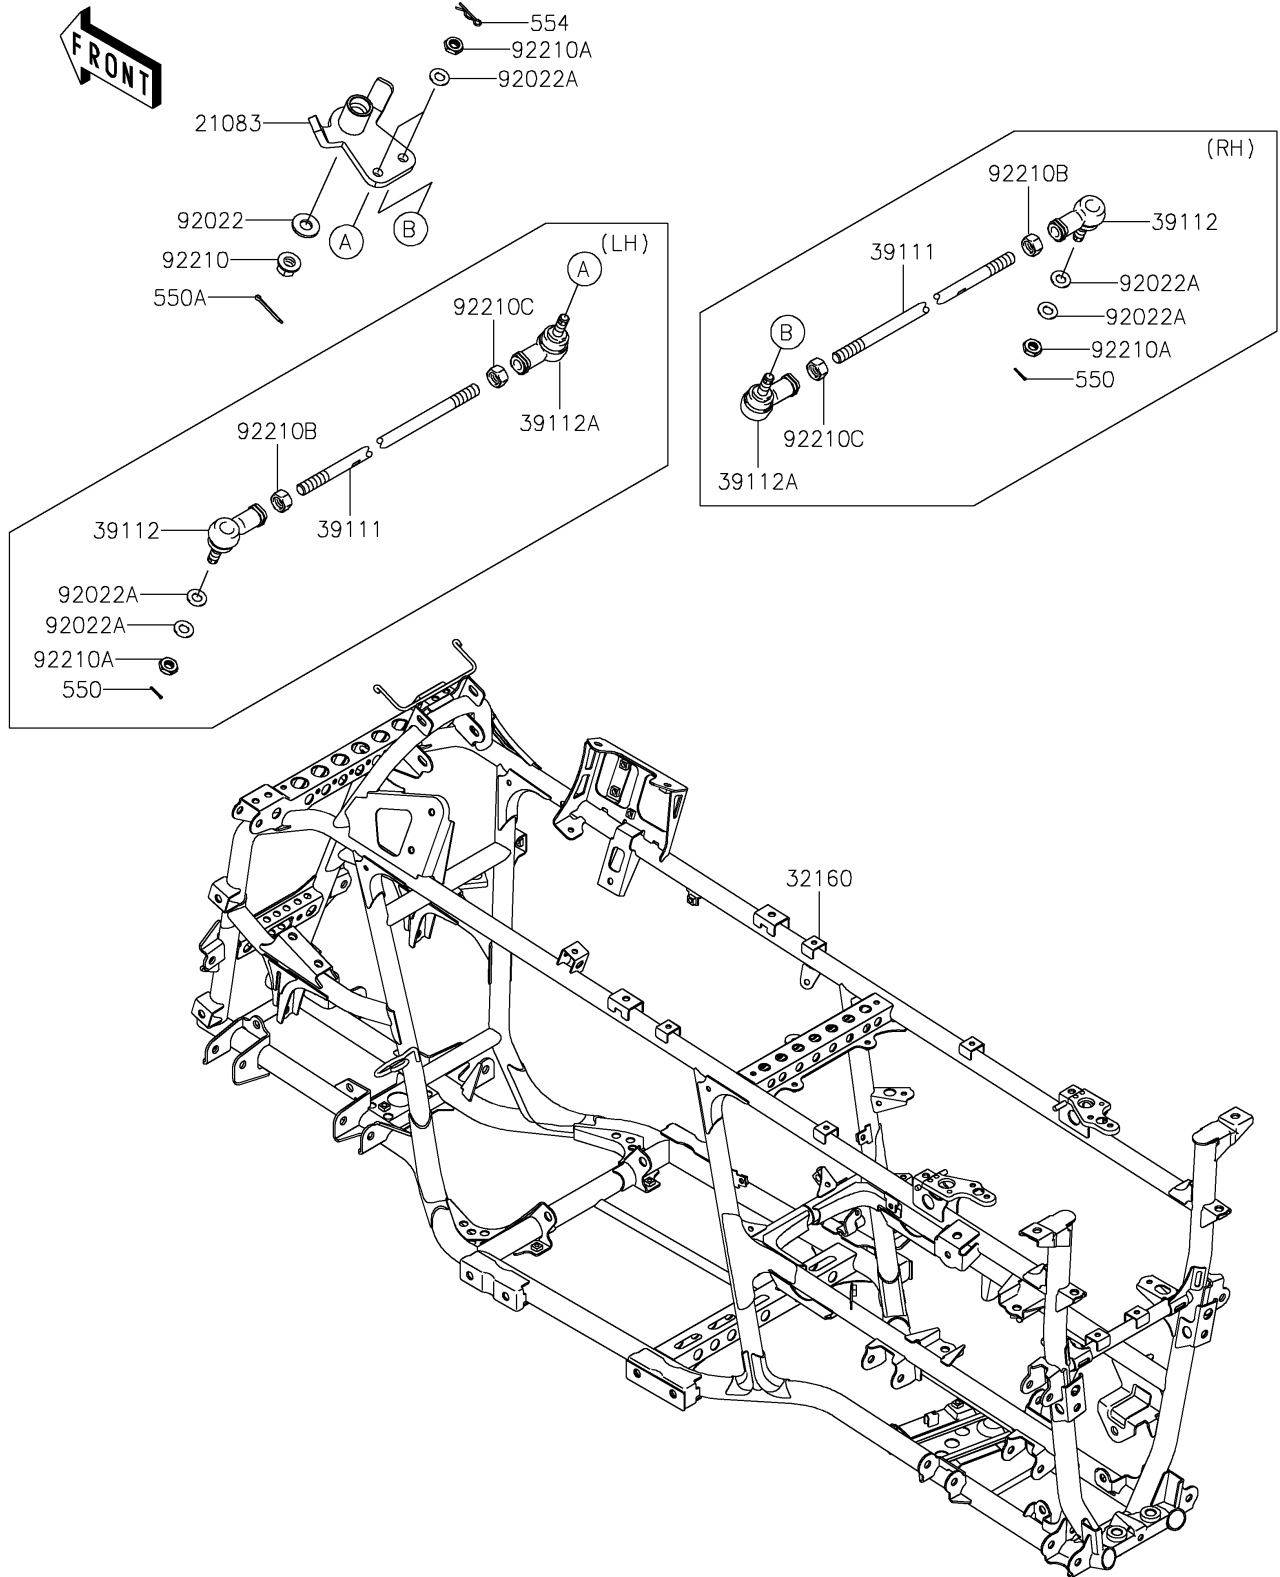

2021 BRUTE FORCE® 750 4x4i PARTS DIAGRAM

Frame

F2120

2021 BRUTE FORCE® 750 4x4i PARTS LIST

Frame

ITEM NAME	PART NUMBER	QUANTITY
ARM,PITMAN (Ref # 21083)	21083-0054	1
FRAME-COMP (Ref # 32160)	32160-0712	1
ROD-TIE (Ref # 39111)	39111-0023	2
RODEND-TIE,RIGHT HANDED (Ref # 39112)	39112-0009	2
RODEND-TIE,LEFT HANDED (Ref # 39112A)	39112-0010	2
PIN-COTTER,2.0X15 (Ref # 550)	550AA2015	2
PIN-COTTER,3.2X30 (Ref # 550A)	550AA3230	1
PIN-SNAP,10MM (Ref # 554)	554DA1000	2
WASHER,12.5X28X3.0 (Ref # 92022)	92022-1343	1
WASHER,10.2X20X1.5 (Ref # 92022A)	92022-3742	6
NUT,12MM (Ref # 92210)	92210-0603	1
NUT,LOCK,10MM (Ref # 92210A)	92210-1184	4
NUT,RIGHT HANDED (Ref # 92210B)	92210-1385	2
NUT,LEFT HANDED (Ref # 92210C)	92210-1386	2