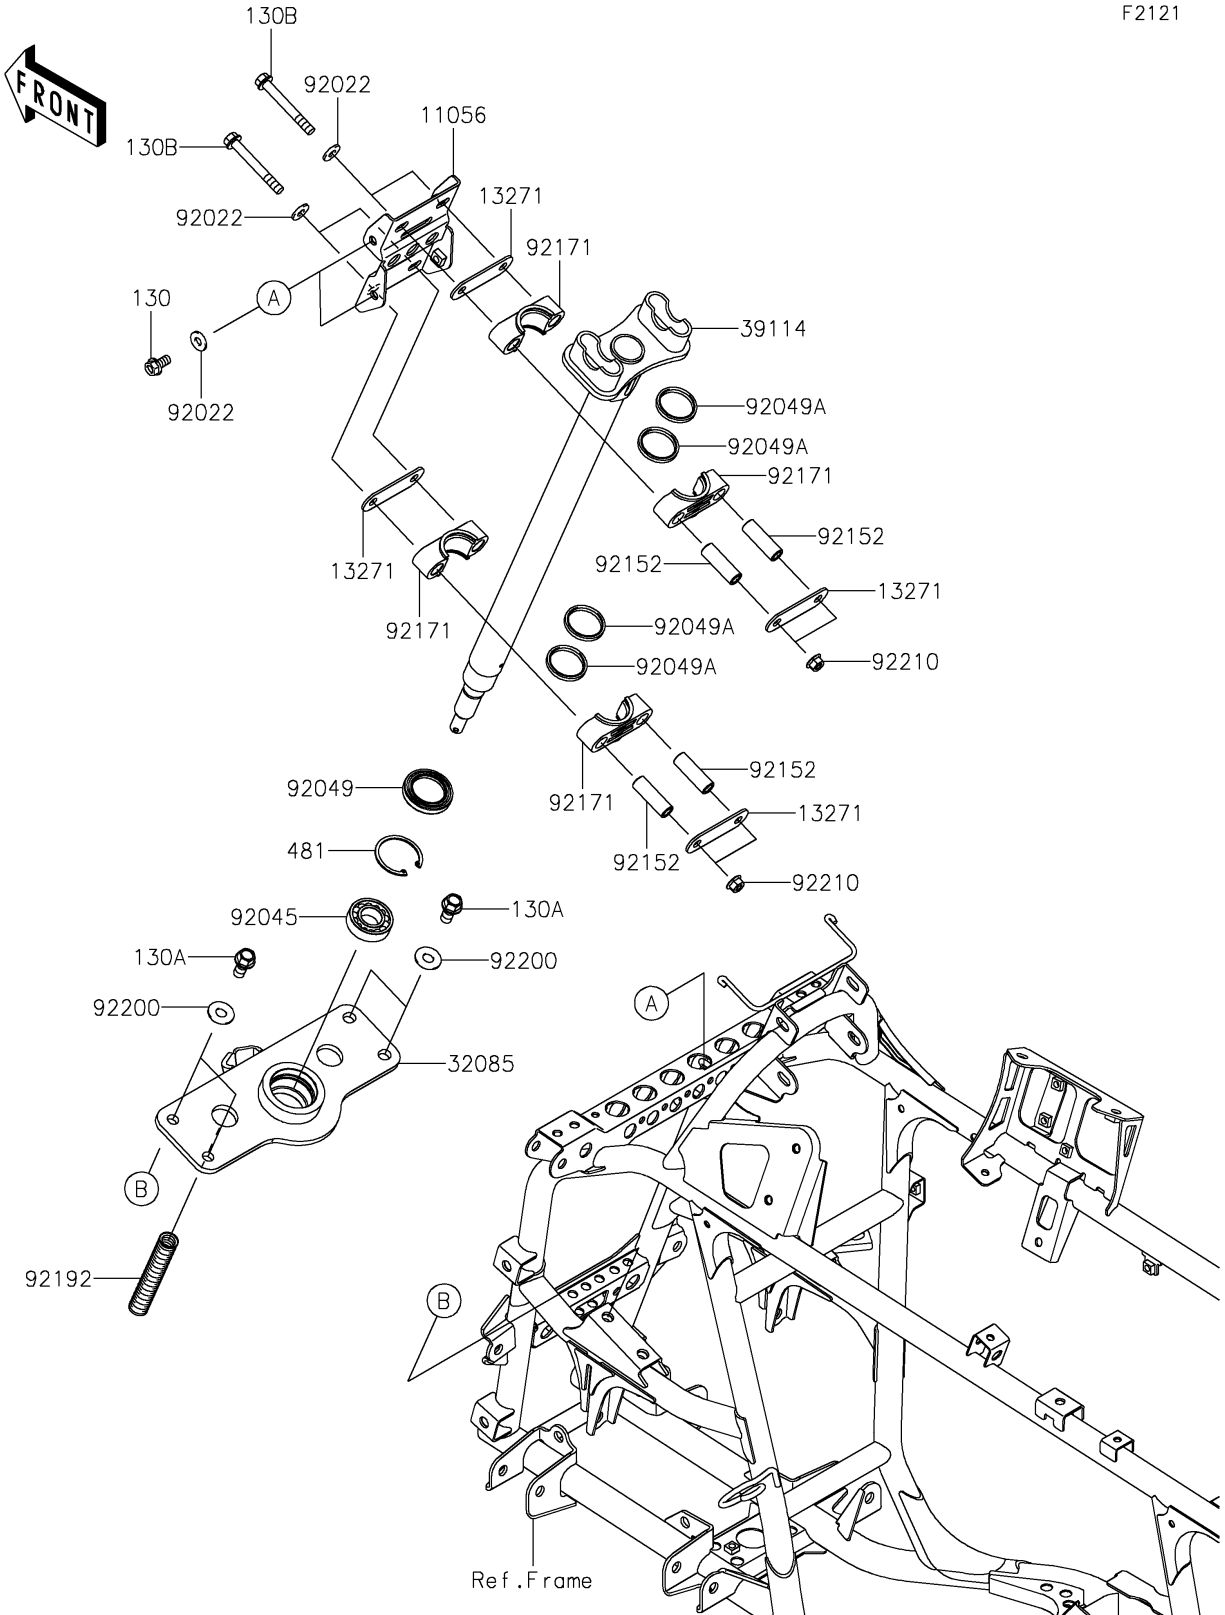

2021 BRUTE FORCE® 750 4x4i PARTS DIAGRAM

Steering Shaft

F2121

2021 BRUTE FORCE® 750 4x4i PARTS LIST

Steering Shaft

ITEM NAME	PART NUMBER	QUANTITY
BRACKET,STRG,UPP (Ref # 11056)	11056-0284	1
BOLT-FLANGED,8X16 (Ref # 130)	130BA0816	4
BOLT-FLANGED,10X20 (Ref # 130A)	130BB1020	4
BOLT-FLANGED,8X65 (Ref # 130B)	130CA0865	4
PLATE,STEERING,CLAMP (Ref # 13271)	13271-7506	4
STOPPER,STRG (Ref # 32085)	32085-0200	1
SHAFT-COMP-STRG (Ref # 39114)	39114-0014	1
CIRCLIP-TYPE-C,42MM (Ref # 481)	481J4200	1
WASHER,8.2X19X2 (Ref # 92022)	92022-1533	8
BEARING-BALL,60042RD (Ref # 92045)	92045-3705	1
SEAL-OIL,HTC 30X45X8 (Ref # 92049)	92049-1575	1
SEAL-OIL,SR31.8X37.5X3.8LR (Ref # 92049A)	92049-7501	4
COLLAR,9.1X13.95X42 (Ref # 92152)	92152-7501	4
CLAMP,STEERING (Ref # 92171)	92171-7501	4
TUBE,CORRUGATED,13X16.7X100 (Ref # 92192)	92192-0938	1
WASHER,10.5X25X1.6 (Ref # 92200)	92200-1595	4
NUT,FLANGED,LOCK,8MM (Ref # 92210)	92210-0493	4