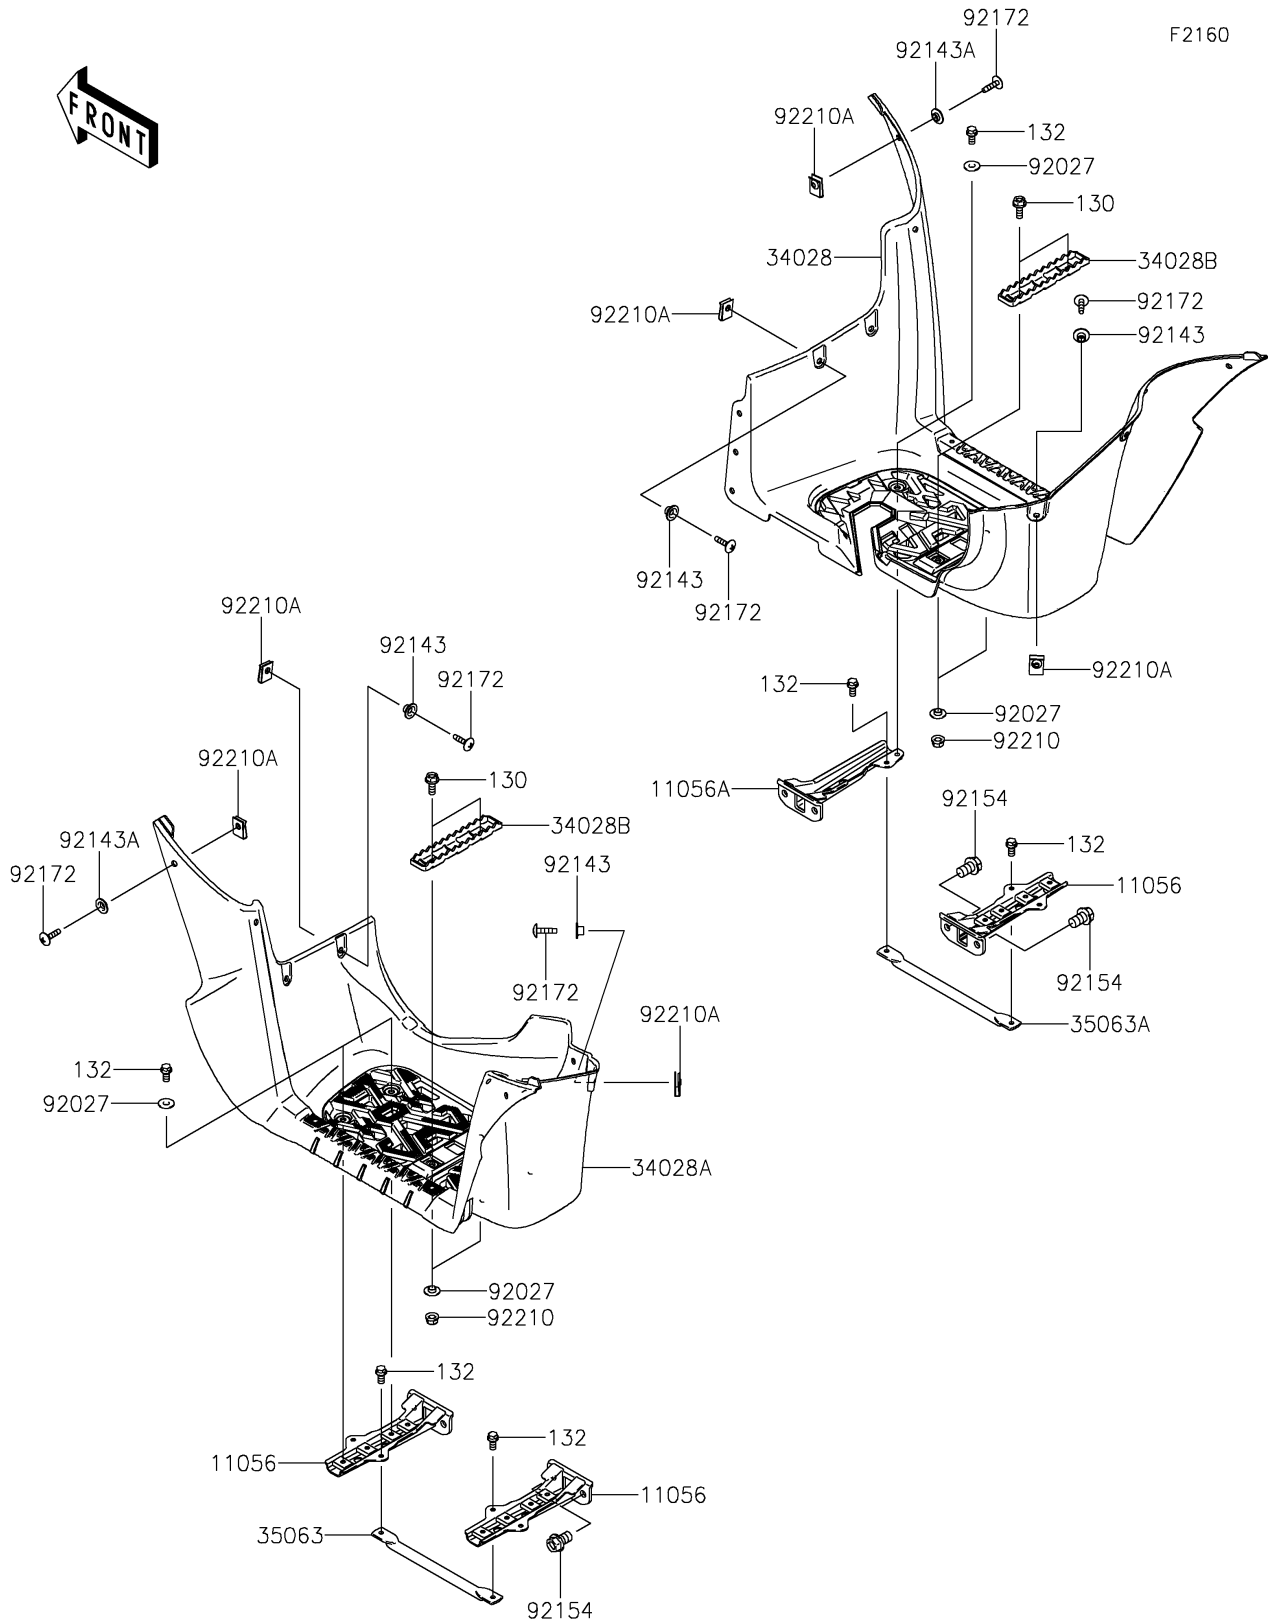

# 2021 BRUTE FORCE® 750 4x4i PARTS DIAGRAM

Footrests

## 2021 BRUTE FORCE® 750 4x4i PARTS LIST

### Footrests

ITEM NAME	PART NUMBER	QUANTITY
BRACKET,FOOT BOARD (Ref # 11056)	11056-1036	3
BRACKET,FOOT BOARD (Ref # 11056A)	11056-1037	1
BOLT-FLANGED,6X16 (Ref # 130)	130BA0616	4
BOLT-FLANGED-SMALL,6X12 (Ref # 132)	132BA0612	11
STEP,FOOT BOARD,RH,F.BLACK (Ref # 34028)	34028-0055-6Z	1
STEP,FOOT BOARD,LH,F.BLACK (Ref # 34028A)	34028-0146-6Z	1
STEP,FOOT PEG,F.BLACK (Ref # 34028B)	34028-1487-21	2
STAY,STEP,LH (Ref # 35063)	35063-0394	1
STAY,STEP,RH (Ref # 35063A)	35063-0395	1
COLLAR (Ref # 92027)	92027-4020	11
COLLAR (Ref # 92143)	92143-1057	4
COLLAR (Ref # 92143A)	92143-1087	13
BOLT,FLANGED,10X16 (Ref # 92154)	92154-0760	8
SCREW,TAPPING,6X20 (Ref # 92172)	92172-0488	17
NUT,LOCK,FLANGED,6MM (Ref # 92210)	92210-0303	4
NUT,LEAF SPRING,6MM (Ref # 92210A)	92210-0624	17