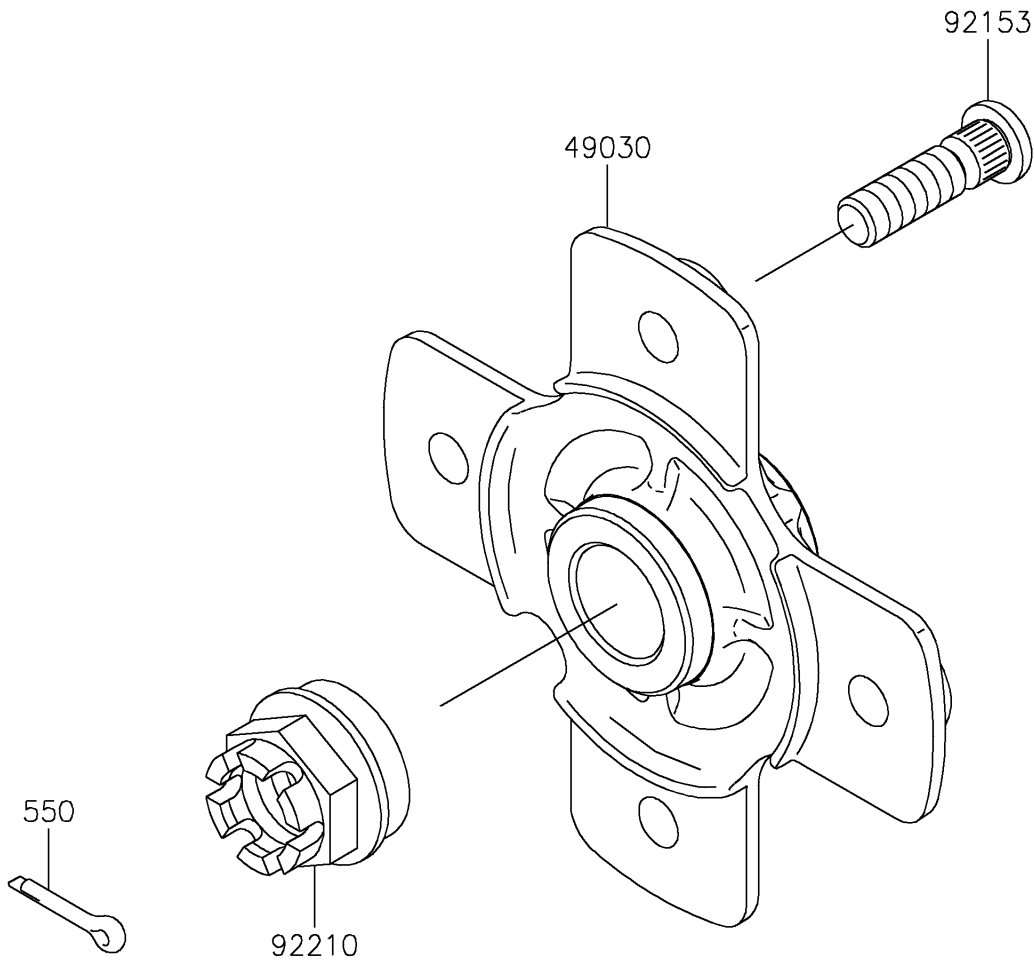

# 2021 BRUTE FORCE® 750 4x4i PARTS DIAGRAM

Rear Hub

F2240

## 2021 BRUTE FORCE® 750 4x4i PARTS LIST

### Rear Hub

ITEM NAME	PART NUMBER	QUANTITY
HUB,RR (Ref # 49030)	49030-0034	2
PIN-COTTER,4.0X25 (Ref # 550)	550AA4025	2
BOLT,10X36.5 (Ref # 92153)	92153-0890	8
NUT,CASTLE,20MM (Ref # 92210)	92210-1381	2