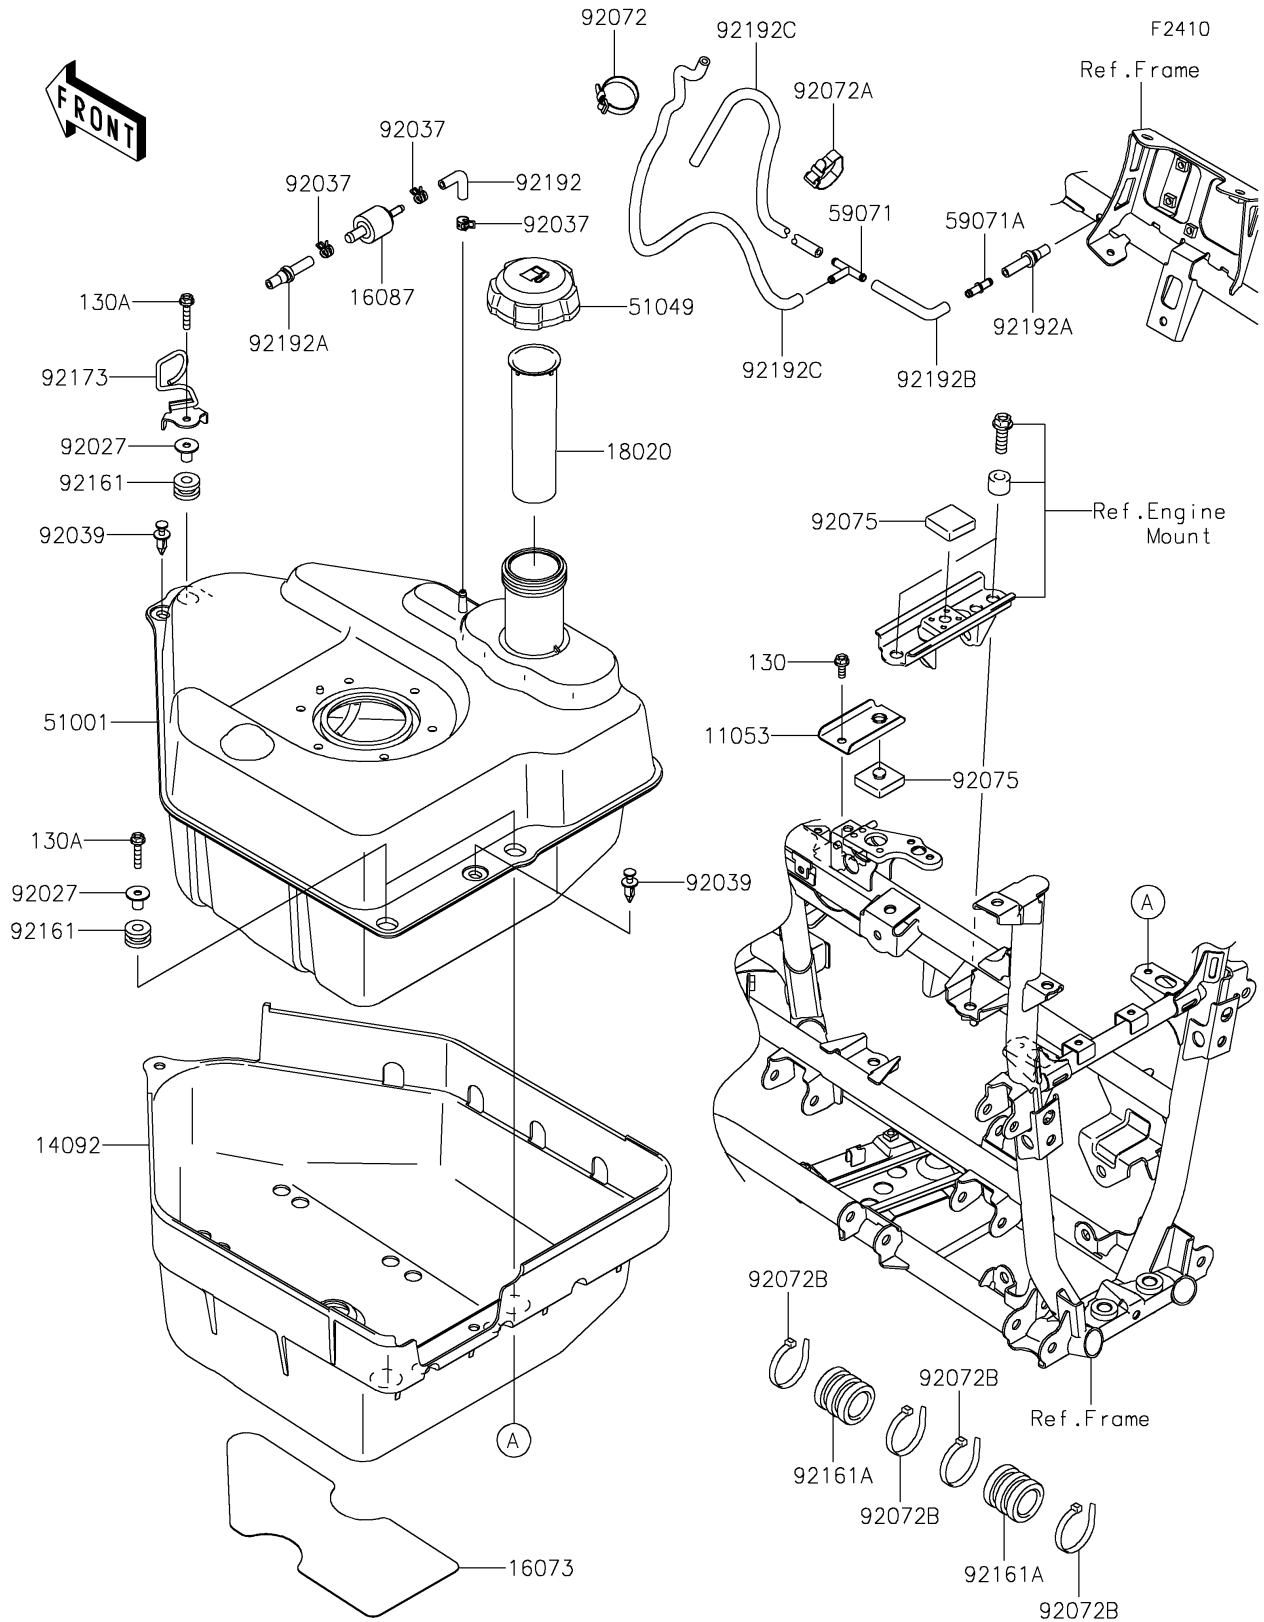

2021 BRUTE FORCE® 750 4x4i PARTS DIAGRAM

Fuel Tank

2021 BRUTE FORCE® 750 4x4i PARTS LIST

Fuel Tank

ITEM NAME	PART NUMBER	QUANTITY
BRACKET,FUEL TANK,TOP (Ref # 11053)	11053-0936	1
BOLT-FLANGED,6X16 (Ref # 130)	130BA0616	1
BOLT-FLANGED,6X30 (Ref # 130A)	130BA0630	3
COVER,FUEL TANK,LWR (Ref # 14092)	14092-0186	1
INSULATOR,FUEL TANK COVER,LWR (Ref # 16073)	16073-0925	1
VALVE-CHECK (Ref # 16087)	16087-0008	1
BAFFLE,FUEL TANK (Ref # 18020)	18020-0008	1
TANK-COMP-FUEL (Ref # 51001)	51001-0237	1
CAP-TANK,FUEL (Ref # 51049)	51049-0718	1
JOINT (Ref # 59071)	59071-3705	1
JOINT (Ref # 59071A)	59071-3717	1
COLLAR,L=16.1 (Ref # 92027)	92027-1847	3
CLAMP,TUBE (Ref # 92037)	92037-1461	3
RIVET (Ref # 92039)	92039-0776	2
BAND,L=149 (Ref # 92072)	92072-031	1
BAND,L=186 (Ref # 92072A)	92072-056	1
BAND,L=188 (Ref # 92072B)	92072-1239	4
DAMPER (Ref # 92075)	92075-1882	2
DAMPER (Ref # 92161)	92161-0106	3
DAMPER,FUEL TANK,RR (Ref # 92161A)	92161-1111	2
CLAMP,FUEL TUBE (Ref # 92173)	92173-0872	1
TUBE,FUEL TANK-CHECK VALVE (Ref # 92192)	92192-0067	1
TUBE,FRAME PIPE-CHECK VALVE (Ref # 92192A)	92192-0068	2
TUBE,5X10X80/22 (Ref # 92192B)	92192-0992	1
TUBE,5X10X470 (Ref # 92192C)	92192-0993	2