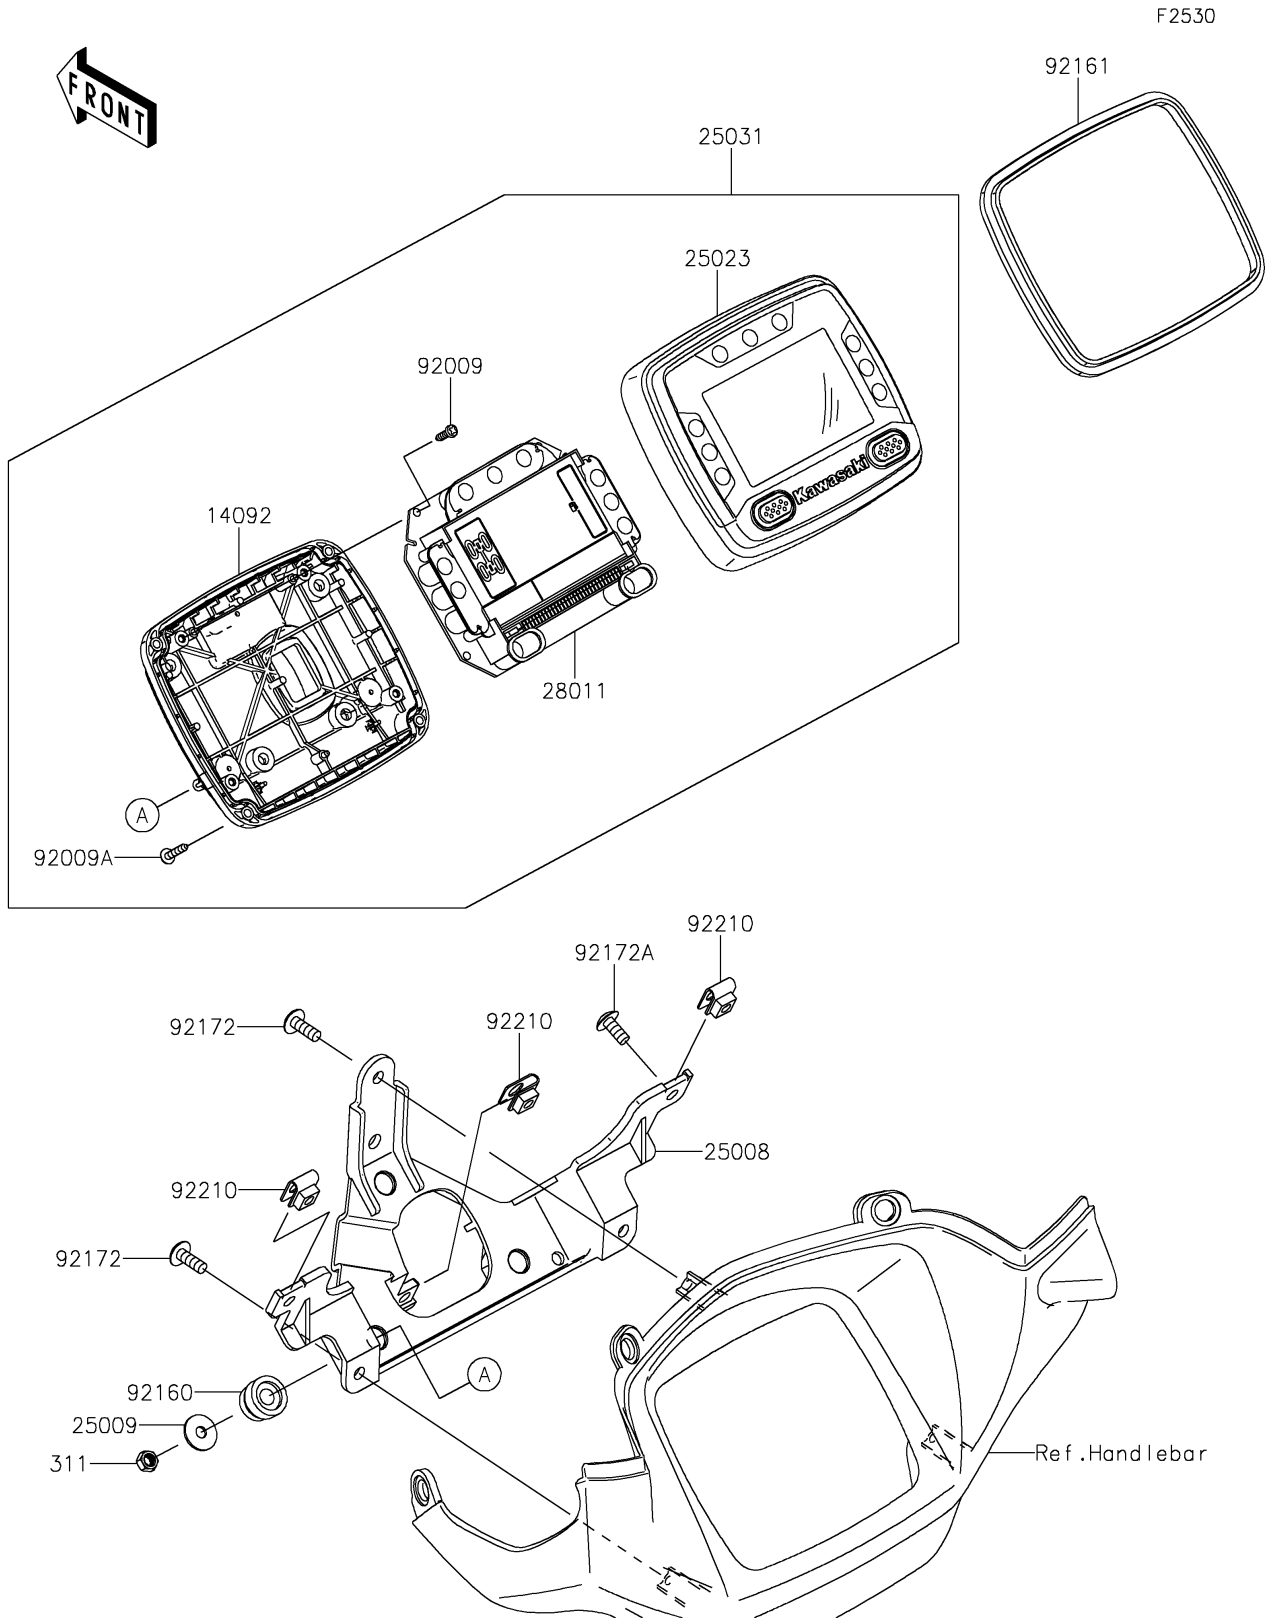

2021 BRUTE FORCE® 750 4x4i PARTS DIAGRAM

Meter(s)

2021 BRUTE FORCE® 750 4x4i PARTS LIST

Meter(s)

ITEM NAME	PART NUMBER	QUANTITY
COVER,LWR CASE (Ref # 14092)	14092-0179	1
BRACKET-METER (Ref # 25008)	25008-0034	1
WASHER,5.2X16X1.2 (Ref # 25009)	25009-004	3
COVER-METER CASE,UPP (Ref # 25023)	25023-0069	1
METER-ASSY,LCD (Ref # 25031)	25031-0473	1
METER,LCD (Ref # 28011)	28011-0603	1
NUT-HEX,5MM (Ref # 311)	311AA0500	3
SCREW,3X12 (Ref # 92009)	92009-1326	4
SCREW,TAPPING,3X16 (Ref # 92009A)	92009-1391	4
DAMPER (Ref # 92160)	92160-1460	3
DAMPER,METER (Ref # 92161)	92161-0906	1
SCREW,TAPPING,5X14 (Ref # 92172)	92172-0265	3
SCREW,5X12 (Ref # 92172A)	92172-0806	3
NUT,5MM (Ref # 92210)	92210-0899	3