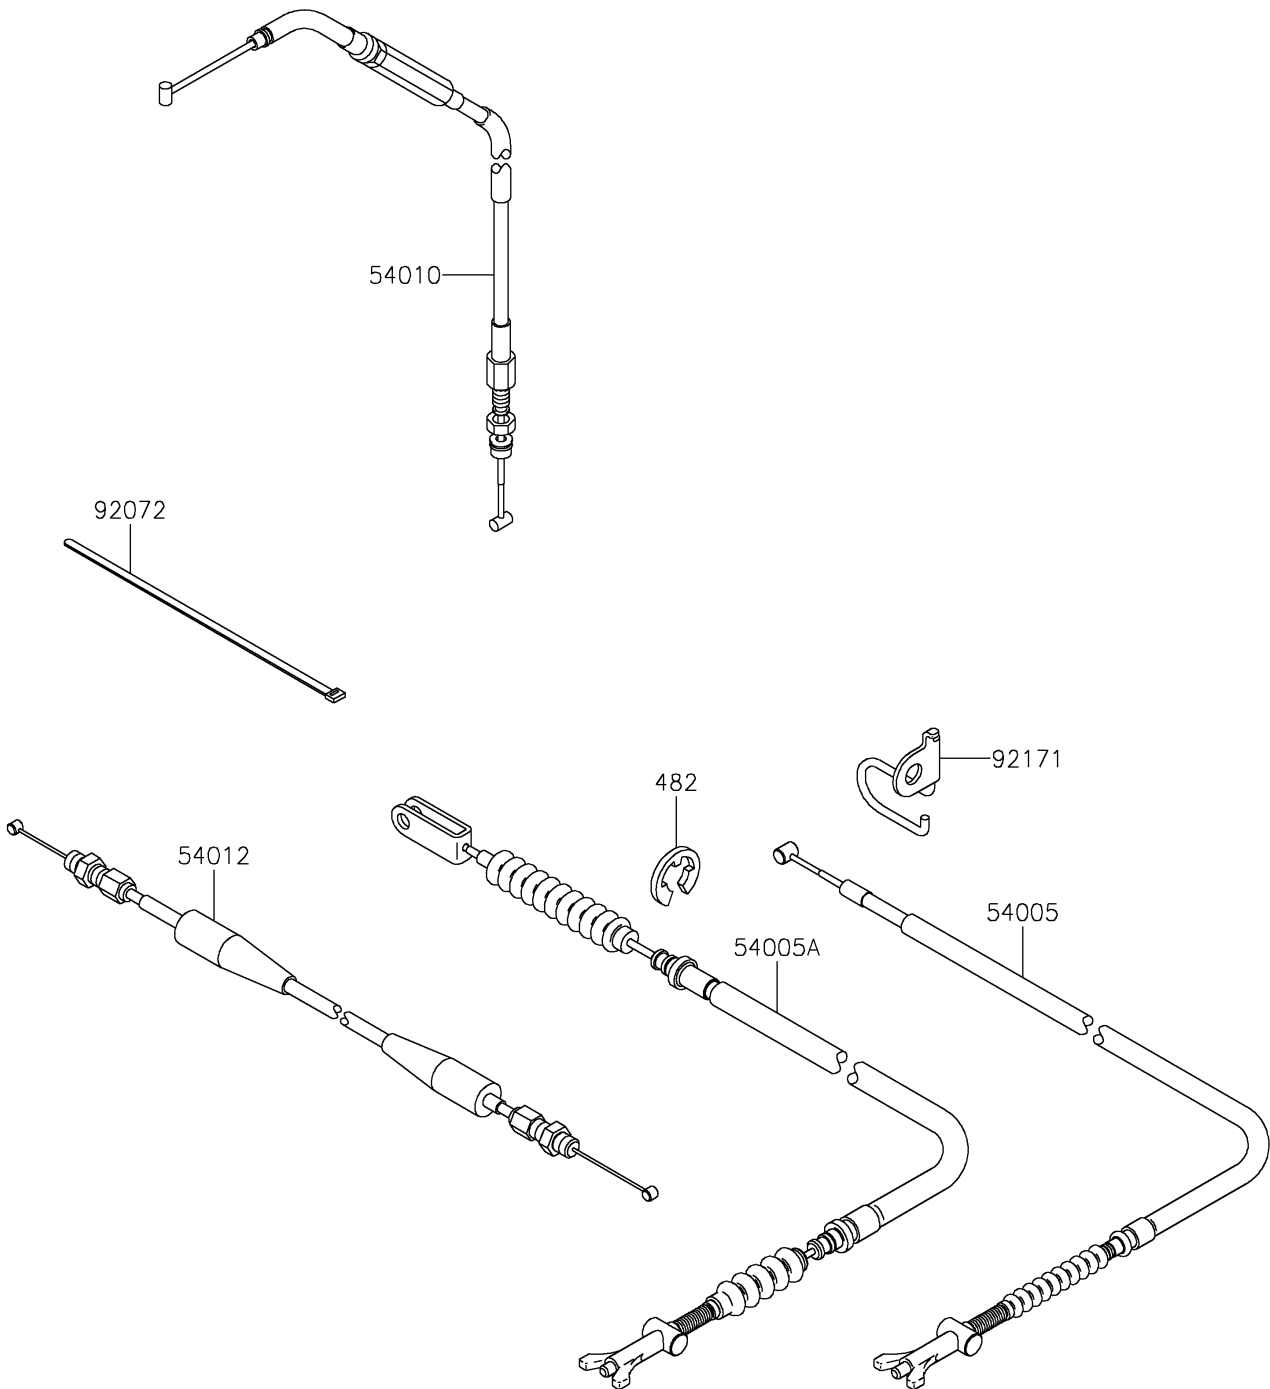

2021 BRUTE FORCE® 750 4x4i PARTS DIAGRAM

Cables

F2540

2021 BRUTE FORCE® 750 4x4i PARTS LIST

Cables

ITEM NAME	PART NUMBER	QUANTITY
CIRCLIP-TYPE-E,8MM (Ref # 482)	482EA8000	1
CABLE-BRAKE,PARKING (Ref # 54005)	54005-0017	1
CABLE-BRAKE,FOOT (Ref # 54005A)	54005-0018	1
CABLE,FRONT DIFF LOCK (Ref # 54010)	54010-0570	1
CABLE-THROTTLE (Ref # 54012)	54012-0709	1
BAND,L=188 (Ref # 92072)	92072-1239	3
CLAMP,BRAKE CABLE (Ref # 92171)	92171-0228	1