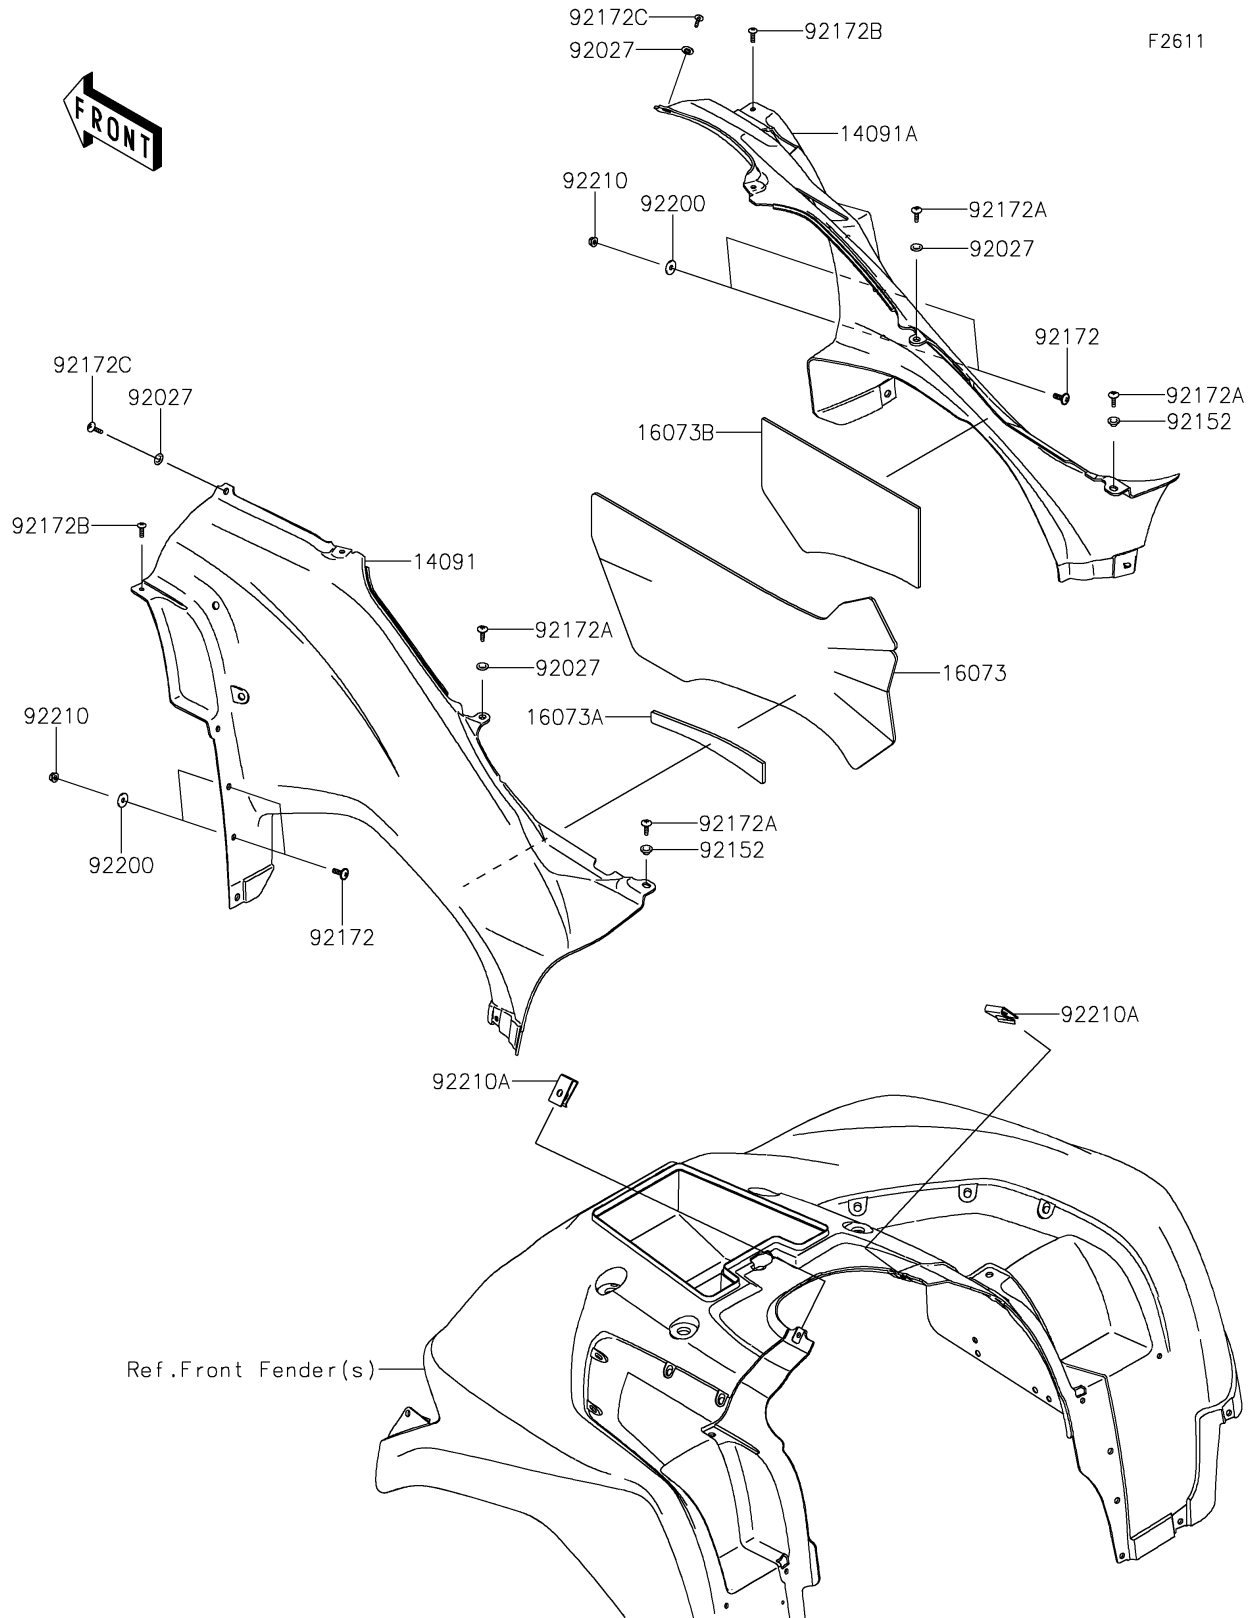

# 2021 BRUTE FORCE® 750 4x4i PARTS DIAGRAM

## Side Covers

### Side Covers

ITEM NAME	PART NUMBER	QUANTITY
COVER,SIDE,LH,F.RED (Ref # 14091)	14091-0137-6L	1
COVER,SIDE,RH,F.RED (Ref # 14091A)	14091-0138-6L	1
INSULATOR,SIDE COVER,LH (Ref # 16073)	16073-0723	1
INSULATOR,SIDE COVER,OVERLAP (Ref # 16073A)	16073-0807	1
INSULATOR,SIDE COVER,RH (Ref # 16073B)	16073-0808	1
COLLAR (Ref # 92027)	92027-4020	4
COLLAR,6.3X8.3X7.2 (Ref # 92152)	92152-1865	2
SCREW,6X18 (Ref # 92172)	92172-0002	4
SCREW,6X16 (Ref # 92172A)	92172-0236	4
SCREW,5X18 (Ref # 92172B)	92172-0428	2
SCREW,TAPPING,6X20 (Ref # 92172C)	92172-0883	2
WASHER,6.5X20X1.6 (Ref # 92200)	92200-0283	4
NUT,LOCK,FLANGED,6MM (Ref # 92210)	92210-0303	4
NUT,LEAF SPRING,6MM (Ref # 92210A)	92210-0624	2