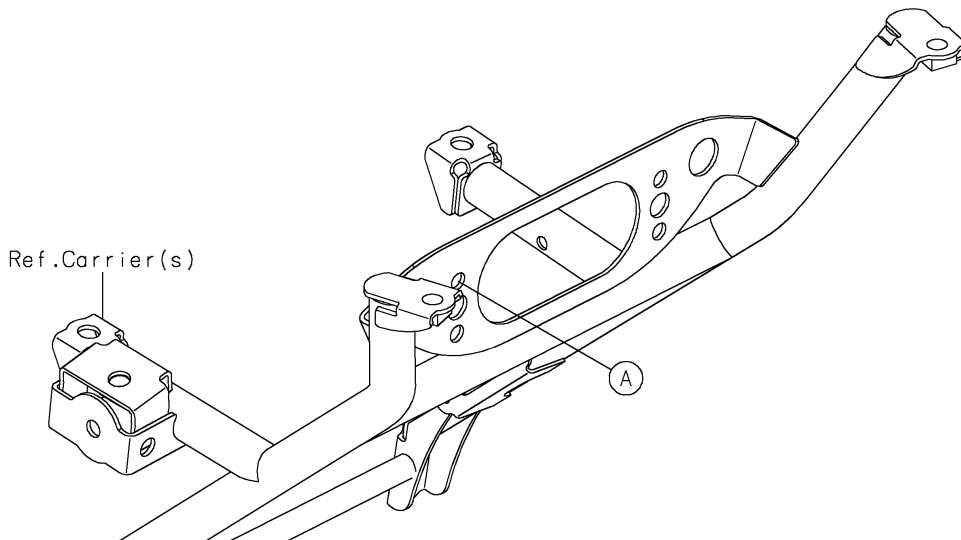

2021 BRUTE FORCE® 750 4x4i PARTS DIAGRAM

Taillight(s)

F2720

2021 BRUTE FORCE® 750 4x4i PARTS LIST

Taillight(s)

ITEM NAME	PART NUMBER	QUANTITY
BRACKET,TAIL LAMP (Ref # 11051)	11051-1870	1
GASKET,TAIL LAMP LENS (Ref # 11061)	11061-0055	1
SCREW-PAN-CROS,4X40 (Ref # 220)	220AA0440	2
LAMP-ASSY-TAIL (Ref # 23024)	23024-0302	1
LENS,TAIL LAMP (Ref # 23026)	23026-1230	1
BULB,12V 21/5W (Ref # 92069)	92069-063	1
DAMPER,TAIL LAMP (Ref # 92160)	92160-1053	2