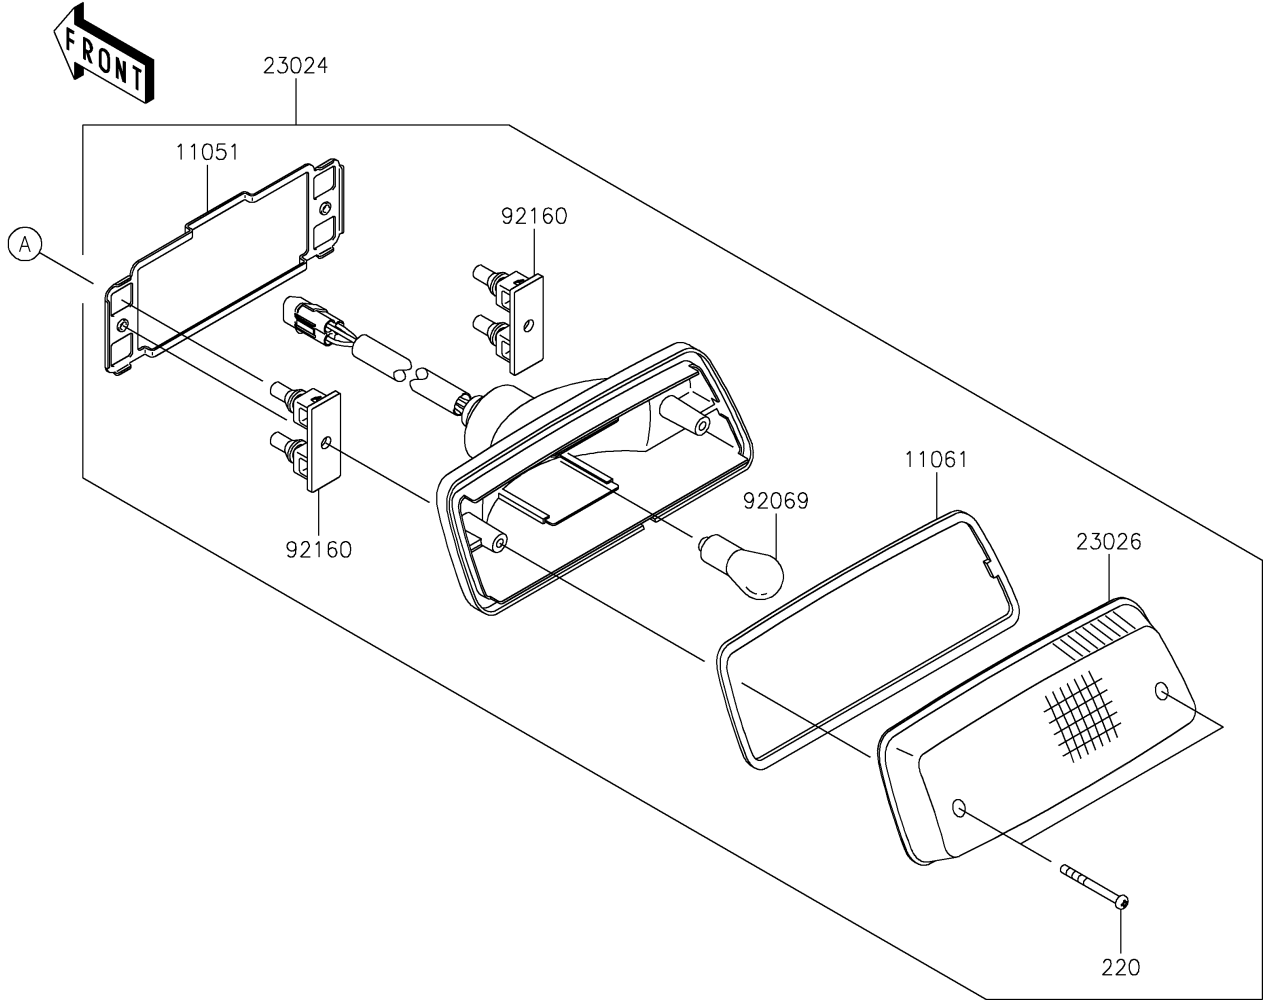

2021 BRUTE FORCE® 750 4x4i PARTS DIAGRAM

Taillight(s)

F2720

2021 BRUTE FORCE® 750 4x4i PARTS LIST

Taillight(s)

ITEM NAME	PART NUMBER	QUANTITY
BRACKET,TAIL LAMP (Ref # 11051)	11051-1870	1
GASKET,TAIL LAMP LENS (Ref # 11061)	11061-0055	1
SCREW-PAN-CROS,4X40 (Ref # 220)	220AA0440	2
LAMP-ASSY-TAIL (Ref # 23024)	23024-0302	1
LENS,TAIL LAMP (Ref # 23026)	23026-1230	1
BULB,12V 21/5W (Ref # 92069)	92069-063	1
DAMPER,TAIL LAMP (Ref # 92160)	92160-1053	2