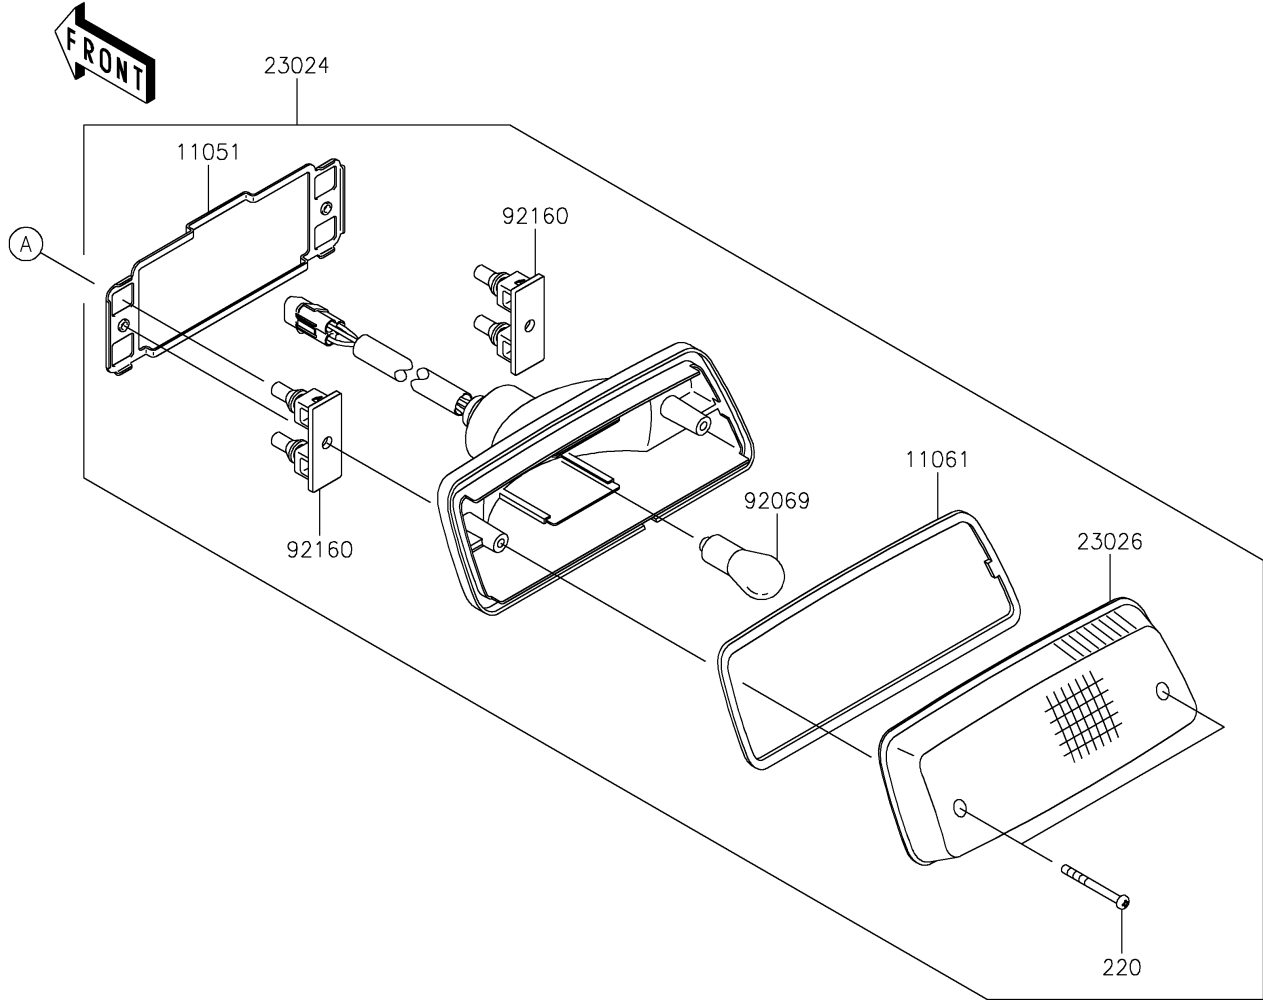

2021 BRUTE FORCE® 750 4x4i PARTS DIAGRAM

Taillight(s)

F2720

2021 BRUTE FORCE® 750 4x4i PARTS LIST

Taillight(s)

ITEM NAME	PART NUMBER	QUANTITY
BRACKET,TAIL LAMP (Ref # 11051)	11051-1870	1
GASKET,TAIL LAMP LENS (Ref # 11061)	11061-0055	1
SCREW-PAN-CROS,4X40 (Ref # 220)	220AA0440	2
LAMP-ASSY-TAIL (Ref # 23024)	23024-0302	1
LENS,TAIL LAMP (Ref # 23026)	23026-1230	1
BULB,12V 21/5W (Ref # 92069)	92069-063	1
DAMPER,TAIL LAMP (Ref # 92160)	92160-1053	2