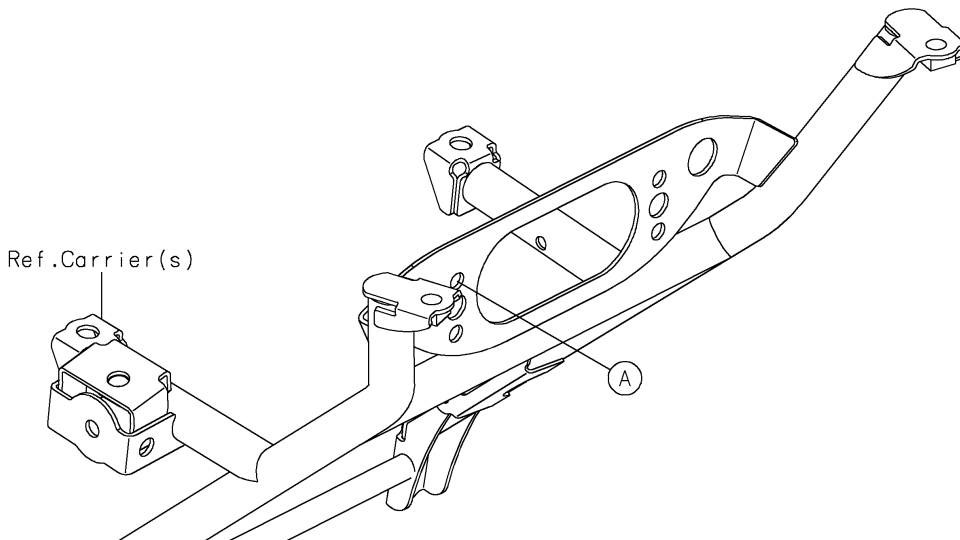

2021 BRUTE FORCE® 750 4x4i PARTS DIAGRAM

Taillight(s)

F2720

2021 BRUTE FORCE® 750 4x4i PARTS LIST

Taillight(s)

ITEM NAME	PART NUMBER	QUANTITY
BRACKET,TAIL LAMP (Ref # 11051)	11051-1870	1
GASKET,TAIL LAMP LENS (Ref # 11061)	11061-0055	1
SCREW-PAN-CROS,4X40 (Ref # 220)	220AA0440	2
LAMP-ASSY-TAIL (Ref # 23024)	23024-0302	1
LENS,TAIL LAMP (Ref # 23026)	23026-1230	1
BULB,12V 21/5W (Ref # 92069)	92069-063	1
DAMPER,TAIL LAMP (Ref # 92160)	92160-1053	2