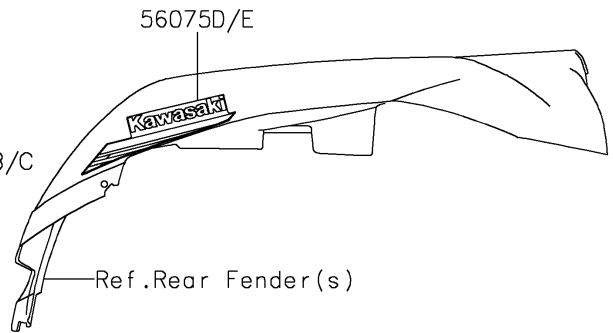

2021 BRUTE FORCE® 750 4x4i PARTS DIAGRAM

Decals

F2861

2021 BRUTE FORCE® 750 4x4i PARTS LIST

Decals

ITEM NAME	PART NUMBER	QUANTITY
MARK,FUEL INJECTED V-TWIN (Ref # 56054)	56054-0229	1
MARK,RR FENDER,BRUTE FORCE (Ref # 56054A)	56054-0755	1
MARK,HANDLE COVER,K (Ref # 56054B)	56054-2254	1
PATTERN,SIDE COVER,LH (Ref # 56075)	56075-7892	1
PATTERN,SIDE COVER,RH (Ref # 56075A)	56075-7893	1
PATTERN,FR FENDER,LH (Ref # 56075B)	56075-7894	1
PATTERN,FR FENDER,RH (Ref # 56075C)	56075-7895	1
PATTERN,RR FENDER,LH (Ref # 56075D)	56075-7896	1
PATTERN,RR FENDER,RH (Ref # 56075E)	56075-7897	1