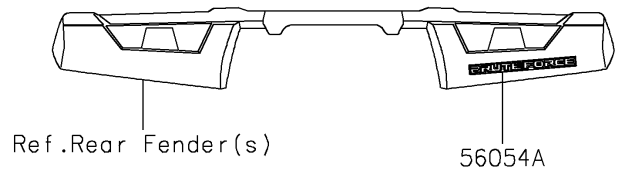

2021 BRUTE FORCE® 750 4x4i PARTS DIAGRAM

Decals

F2861

2021 BRUTE FORCE® 750 4x4i PARTS LIST

Decals

ITEM NAME	PART NUMBER	QUANTITY
MARK,FUEL INJECTED V-TWIN (Ref # 56054)	56054-0229	1
MARK,RR FENDER,BRUTE FORCE (Ref # 56054A)	56054-0755	1
MARK,HANDLE COVER,K (Ref # 56054B)	56054-2254	1
PATTERN,SIDE COVER,LH (Ref # 56075)	56075-7892	1
PATTERN,SIDE COVER,RH (Ref # 56075A)	56075-7893	1
PATTERN,FR FENDER,LH (Ref # 56075B)	56075-7894	1
PATTERN,FR FENDER,RH (Ref # 56075C)	56075-7895	1
PATTERN,RR FENDER,LH (Ref # 56075D)	56075-7896	1
PATTERN,RR FENDER,RH (Ref # 56075E)	56075-7897	1