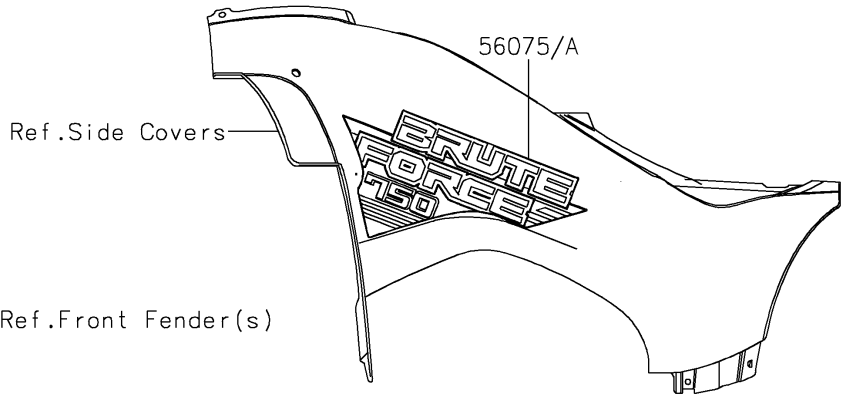

2021 BRUTE FORCE® 750 4x4i PARTS DIAGRAM

Decals

F2861

2021 BRUTE FORCE® 750 4x4i PARTS LIST

Decals

ITEM NAME	PART NUMBER	QUANTITY
MARK,FUEL INJECTED V-TWIN (Ref # 56054)	56054-0229	1
MARK,RR FENDER,BRUTE FORCE (Ref # 56054A)	56054-0755	1
MARK,HANDLE COVER,K (Ref # 56054B)	56054-2254	1
PATTERN,SIDE COVER,LH (Ref # 56075)	56075-7892	1
PATTERN,SIDE COVER,RH (Ref # 56075A)	56075-7893	1
PATTERN,FR FENDER,LH (Ref # 56075B)	56075-7894	1
PATTERN,FR FENDER,RH (Ref # 56075C)	56075-7895	1
PATTERN,RR FENDER,LH (Ref # 56075D)	56075-7896	1
PATTERN,RR FENDER,RH (Ref # 56075E)	56075-7897	1