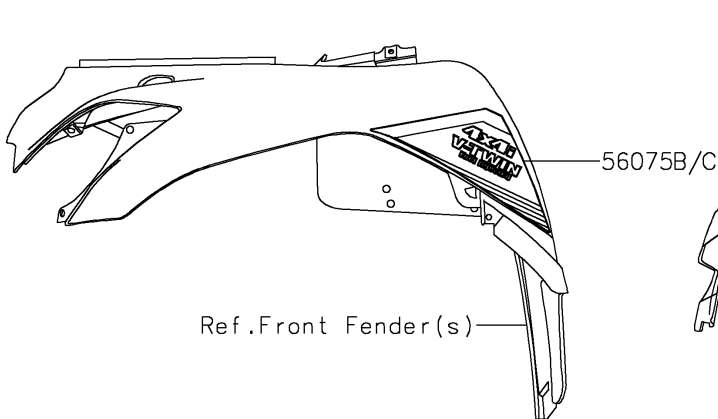

2021 BRUTE FORCE® 750 4x4i PARTS DIAGRAM

Decals

F2861

2021 BRUTE FORCE® 750 4x4i PARTS LIST

Decals

ITEM NAME	PART NUMBER	QUANTITY
MARK,FUEL INJECTED V-TWIN (Ref # 56054)	56054-0229	1
MARK,RR FENDER,BRUTE FORCE (Ref # 56054A)	56054-0755	1
MARK,HANDLE COVER,K (Ref # 56054B)	56054-2254	1
PATTERN,SIDE COVER,LH (Ref # 56075)	56075-7892	1
PATTERN,SIDE COVER,RH (Ref # 56075A)	56075-7893	1
PATTERN,FR FENDER,LH (Ref # 56075B)	56075-7894	1
PATTERN,FR FENDER,RH (Ref # 56075C)	56075-7895	1
PATTERN,RR FENDER,LH (Ref # 56075D)	56075-7896	1
PATTERN,RR FENDER,RH (Ref # 56075E)	56075-7897	1