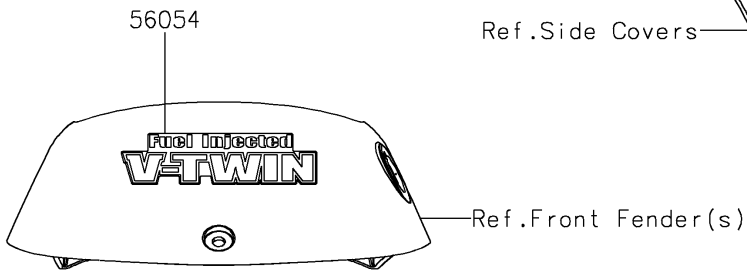

2021 BRUTE FORCE® 750 4x4i PARTS DIAGRAM

Decals

F2861

2021 BRUTE FORCE® 750 4x4i PARTS LIST

Decals

ITEM NAME	PART NUMBER	QUANTITY
MARK,FUEL INJECTED V-TWIN (Ref # 56054)	56054-0229	1
MARK,RR FENDER,BRUTE FORCE (Ref # 56054A)	56054-0755	1
MARK,HANDLE COVER,K (Ref # 56054B)	56054-2254	1
PATTERN,SIDE COVER,LH (Ref # 56075)	56075-7892	1
PATTERN,SIDE COVER,RH (Ref # 56075A)	56075-7893	1
PATTERN,FR FENDER,LH (Ref # 56075B)	56075-7894	1
PATTERN,FR FENDER,RH (Ref # 56075C)	56075-7895	1
PATTERN,RR FENDER,LH (Ref # 56075D)	56075-7896	1
PATTERN,RR FENDER,RH (Ref # 56075E)	56075-7897	1