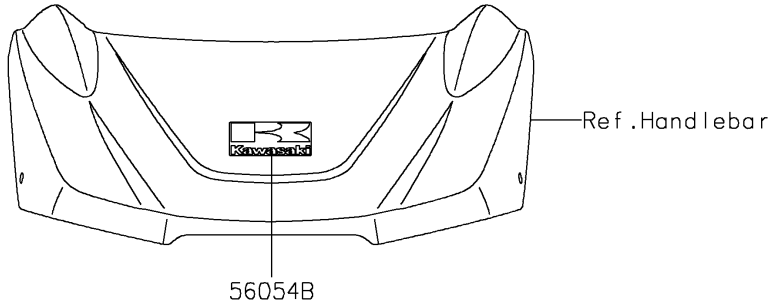

2021 BRUTE FORCE® 750 4x4i PARTS DIAGRAM

Decals

F2861

2021 BRUTE FORCE® 750 4x4i PARTS LIST

Decals

ITEM NAME	PART NUMBER	QUANTITY
MARK,FUEL INJECTED V-TWIN (Ref # 56054)	56054-0229	1
MARK,RR FENDER,BRUTE FORCE (Ref # 56054A)	56054-0755	1
MARK,HANDLE COVER,K (Ref # 56054B)	56054-2254	1
PATTERN,SIDE COVER,LH (Ref # 56075)	56075-7892	1
PATTERN,SIDE COVER,RH (Ref # 56075A)	56075-7893	1
PATTERN,FR FENDER,LH (Ref # 56075B)	56075-7894	1
PATTERN,FR FENDER,RH (Ref # 56075C)	56075-7895	1
PATTERN,RR FENDER,LH (Ref # 56075D)	56075-7896	1
PATTERN,RR FENDER,RH (Ref # 56075E)	56075-7897	1