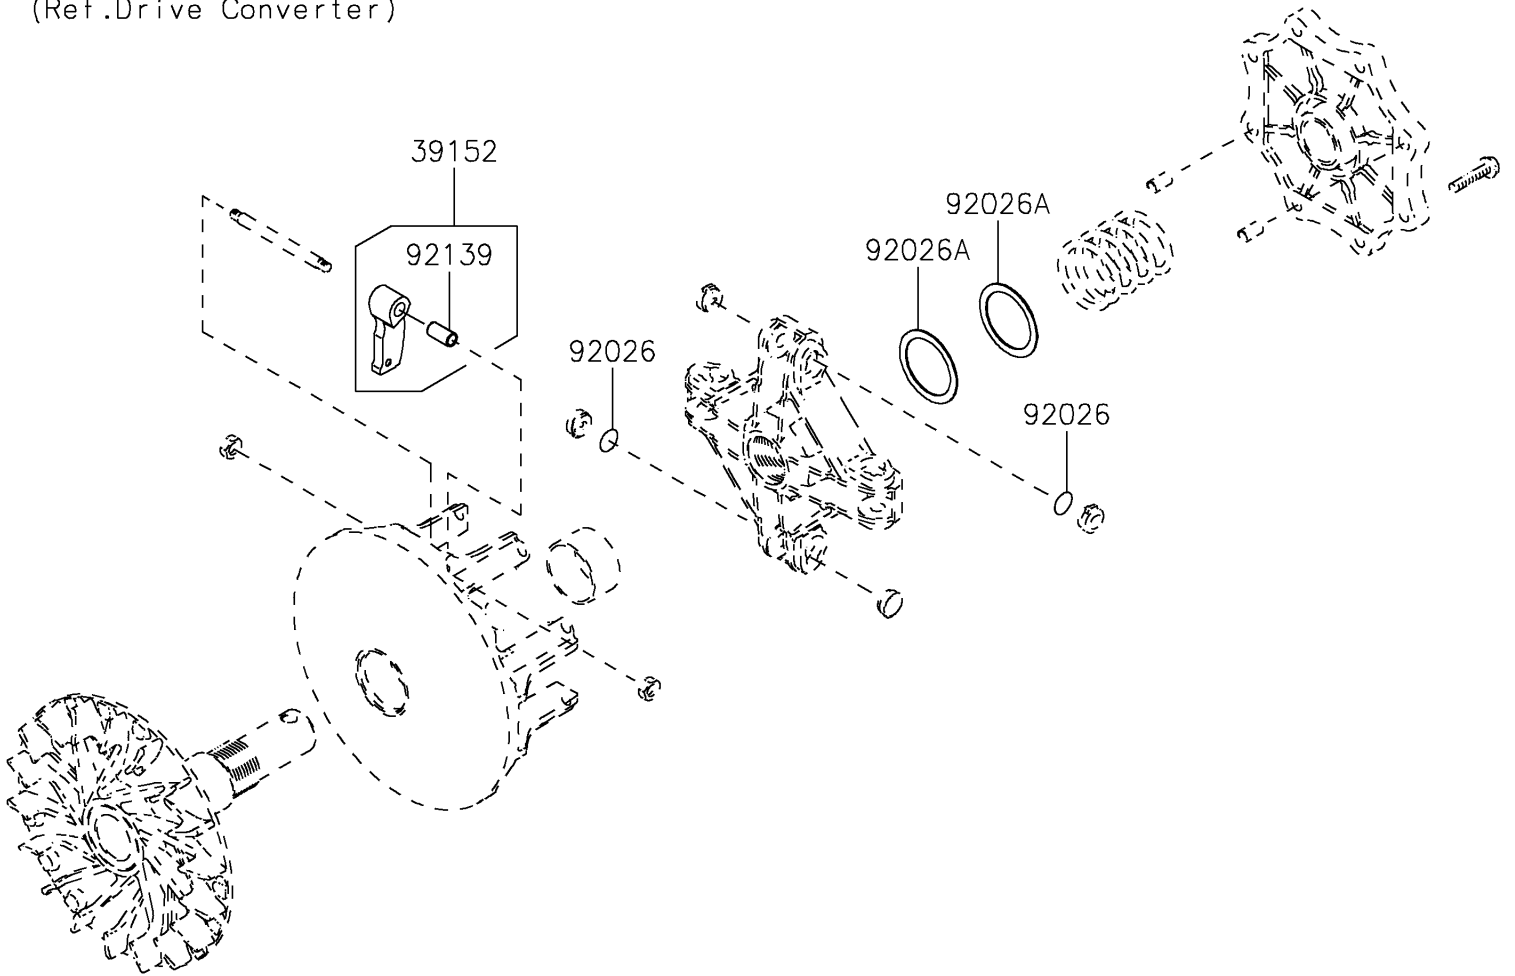

2021 BRUTE FORCE® 750 4x4i PARTS DIAGRAM

Optional Parts

F2890

(Ref. Drive Converter)

2021 BRUTE FORCE® 750 4x4i PARTS LIST

Optional Parts

ITEM NAME	PART NUMBER	QUANTITY
WEIGHT-RAMP (Ref # 39152)	39152-0091	4
SPACER,T=0.1 (Ref # 92026)	92026-0038	2
SPACER,39X49.5X1.0 (Ref # 92026A)	92026-1603	2
BUSHING (Ref # 92139)	92139-0215	4