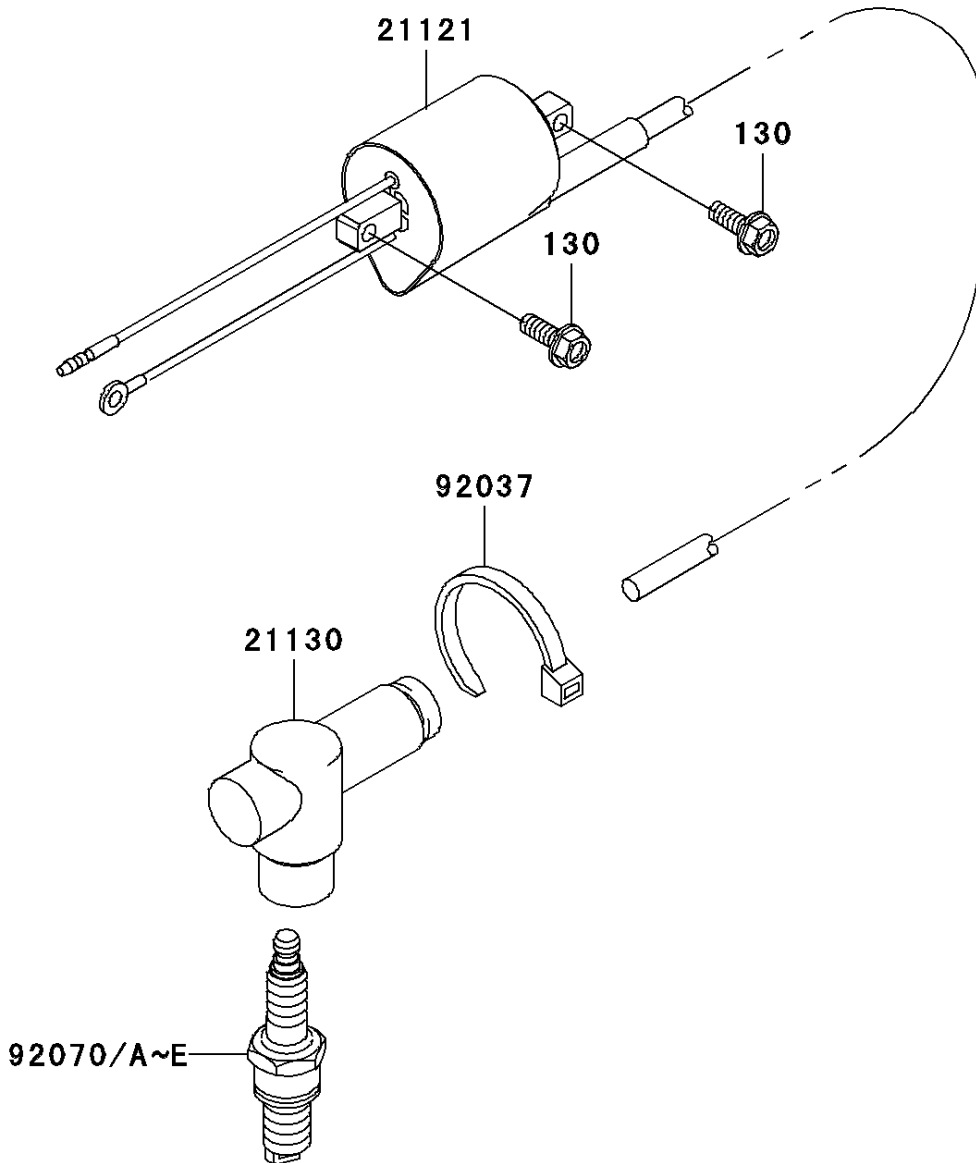

# 2003 KX125 PARTS DIAGRAM

Ignition System

E1830

## 2003 KX125 PARTS LIST

### Ignition System

ITEM NAME	PART NUMBER	QUANTITY
BOLT-FLANGED (Ref # 130)	130G0518	2
COIL-IGNITION (Ref # 21121)	21121-1312	1
CAP-SPARK PLUG (Ref # 21130)	21130-1077	1
CLAMP (Ref # 92037)	92037-1173	1
PLUG-SPARK,BR8EIX(NGK) (Ref # 92070)	92070-1270	1
PLUG-SPARK,BR9EIX(NGK) (Ref # 92070A)	92070-1271	1
PLUG-SPARK,BR10EIX(NGK) (Ref # 92070B)	92070-1272	1
PLUG-SPARK,R7376-8(NGK) (Ref # 92070C)	92070-1275	1
PLUG-SPARK,R7376-9(NGK) (Ref # 92070D)	92070-1276	1
PLUG-SPARK,R7376-10(NGK) (Ref # 92070E)	92070-1277	1