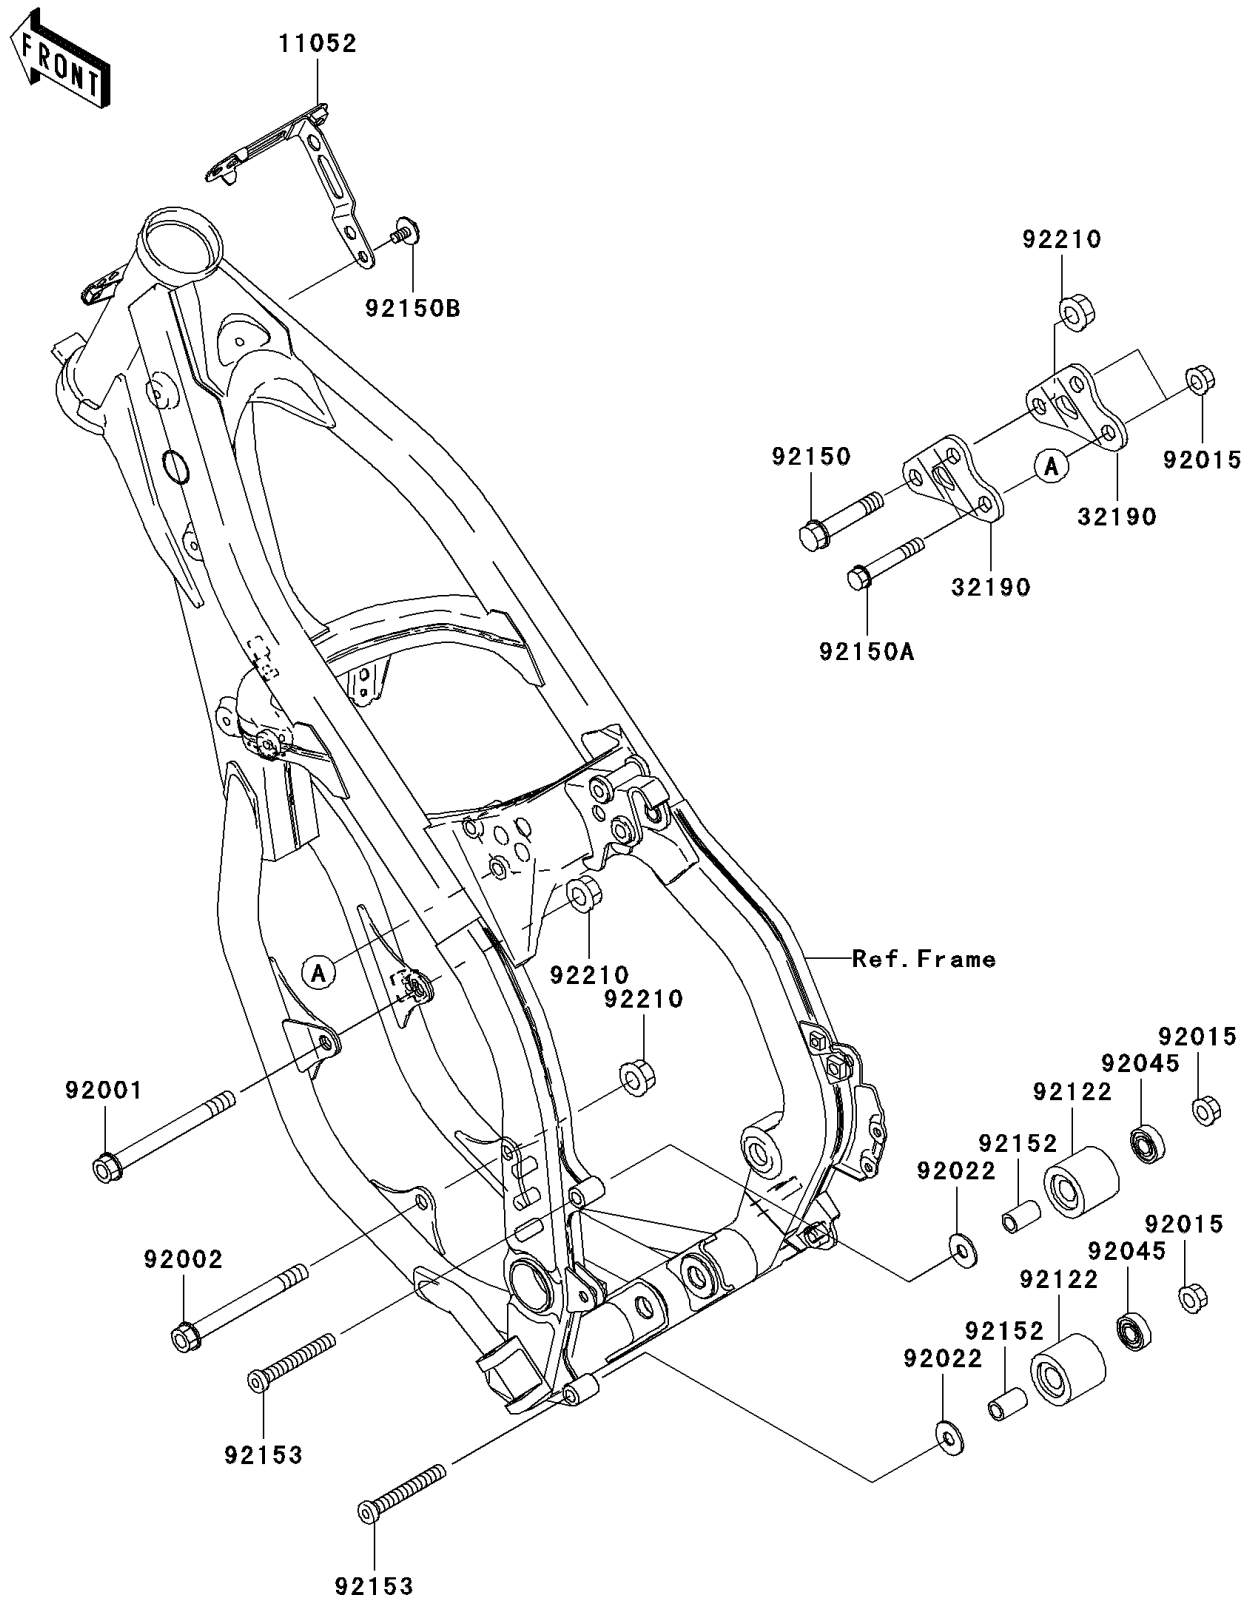

2003 KX125 PARTS DIAGRAM

Frame Fittings

F2131

2003 KX125 PARTS LIST

Frame Fittings

ITEM NAME	PART NUMBER	QUANTITY
BRACKET,IGNITER (Ref # 11052)	11052-1812	1
BRACKET-ENGINE (Ref # 32190)	32190-1265	2
BOLT,FLANGED,10X110 (Ref # 92001)	92001-1602	1
BOLT,FLANGED,10X105 (Ref # 92002)	92002-1491	1
NUT,8MM (Ref # 92015)	92015-1432	4
WASHER,8.5X22X1.5 (Ref # 92022)	92022-1629	2
BEARING-BALL,608LLU/2A (Ref # 92045)	92045-1009	2
ROLLER,CHAIN GUIDE (Ref # 92122)	92122-1216	2
BOLT,FLANGED,10X50 (Ref # 92150)	92150-1125	1
BOLT,FLANGED,8X50 (Ref # 92150A)	92150-1214	2
BOLT,6X12 (Ref # 92150B)	92150-1435	1
COLLAR,8.5X12.5X20.5 (Ref # 92152)	92152-1340	2
BOLT,SOCKET,8X60 (Ref # 92153)	92153-1259	2
NUT,LOCK,FLANGED,10MM (Ref # 92210)	92210-1080	3