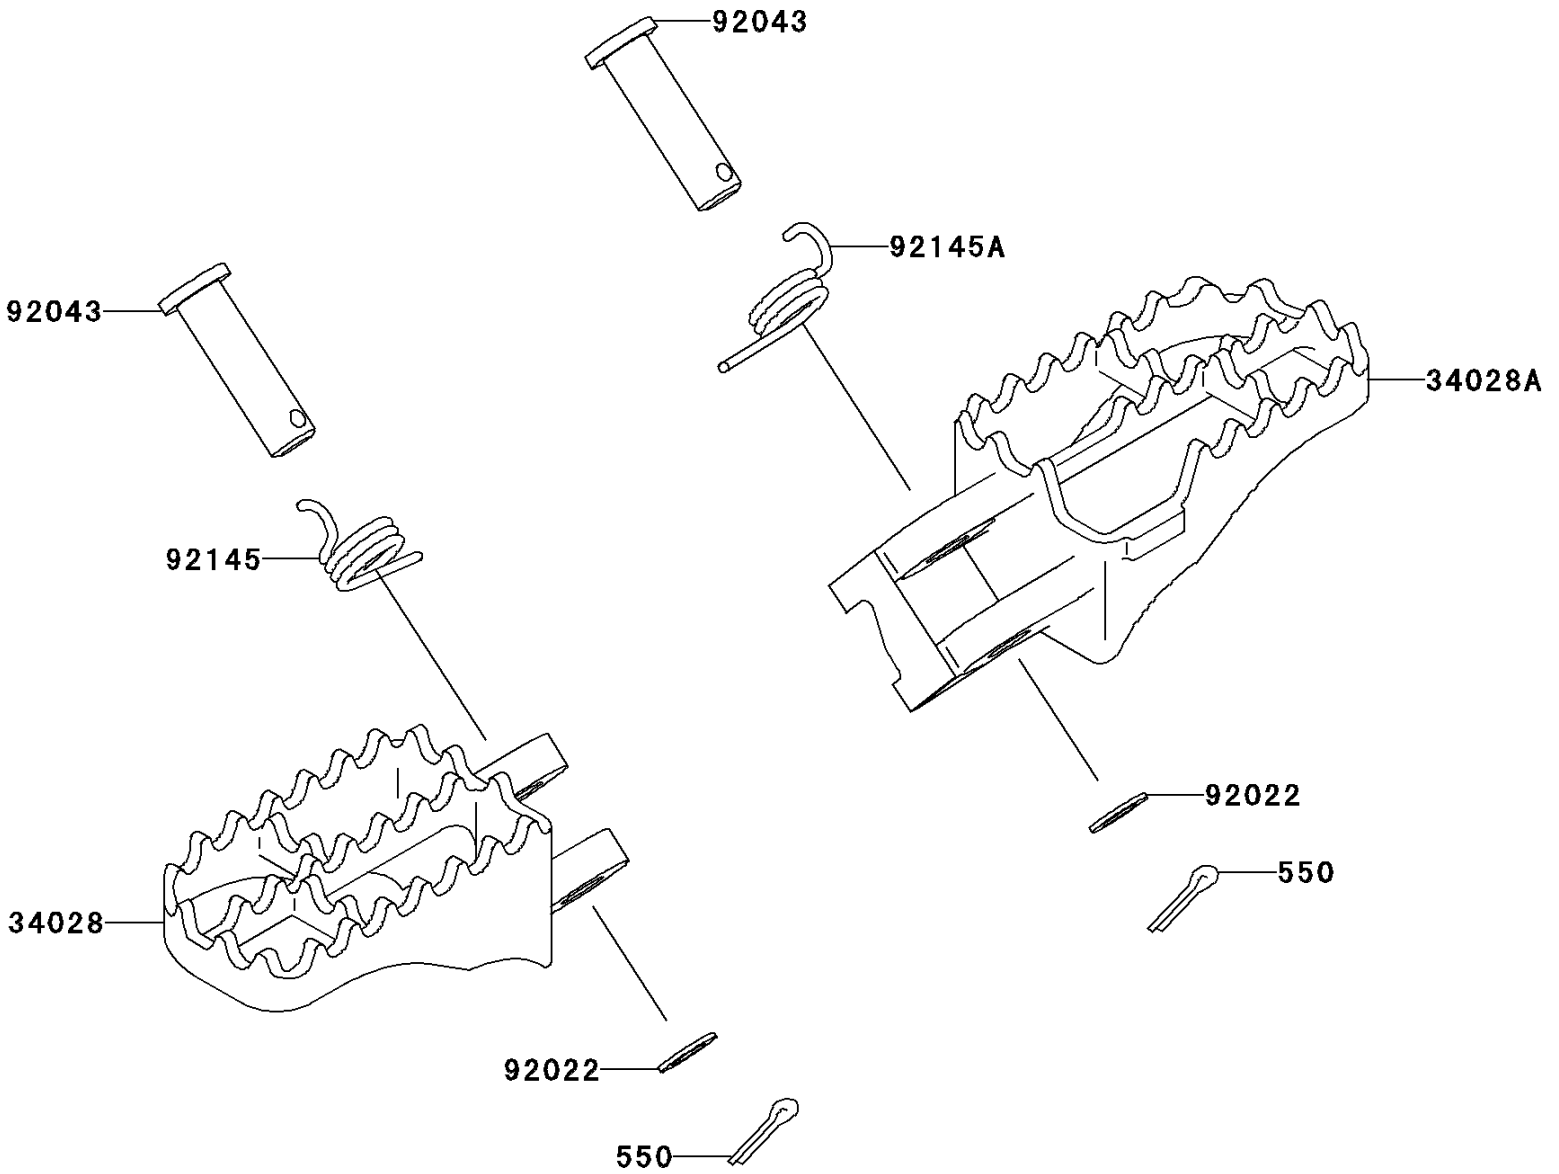

2003 KX125 PARTS DIAGRAM

Footrests

F2160

2003 KX125 PARTS LIST

Footrests

ITEM NAME	PART NUMBER	QUANTITY
PIN-COTTER,3.0X20 (Ref # 550)	550S3020	2
STEP,LH (Ref # 34028)	34028-1533	1
STEP,RH (Ref # 34028A)	34028-1534	1
WASHER,10.2X16X1 (Ref # 92022)	92022-1829	2
PIN,10X49.5 (Ref # 92043)	92043-1564	2
SPRING,STEP,LH (Ref # 92145)	92145-1466	1
SPRING,STEP,RH (Ref # 92145A)	92145-1467	1