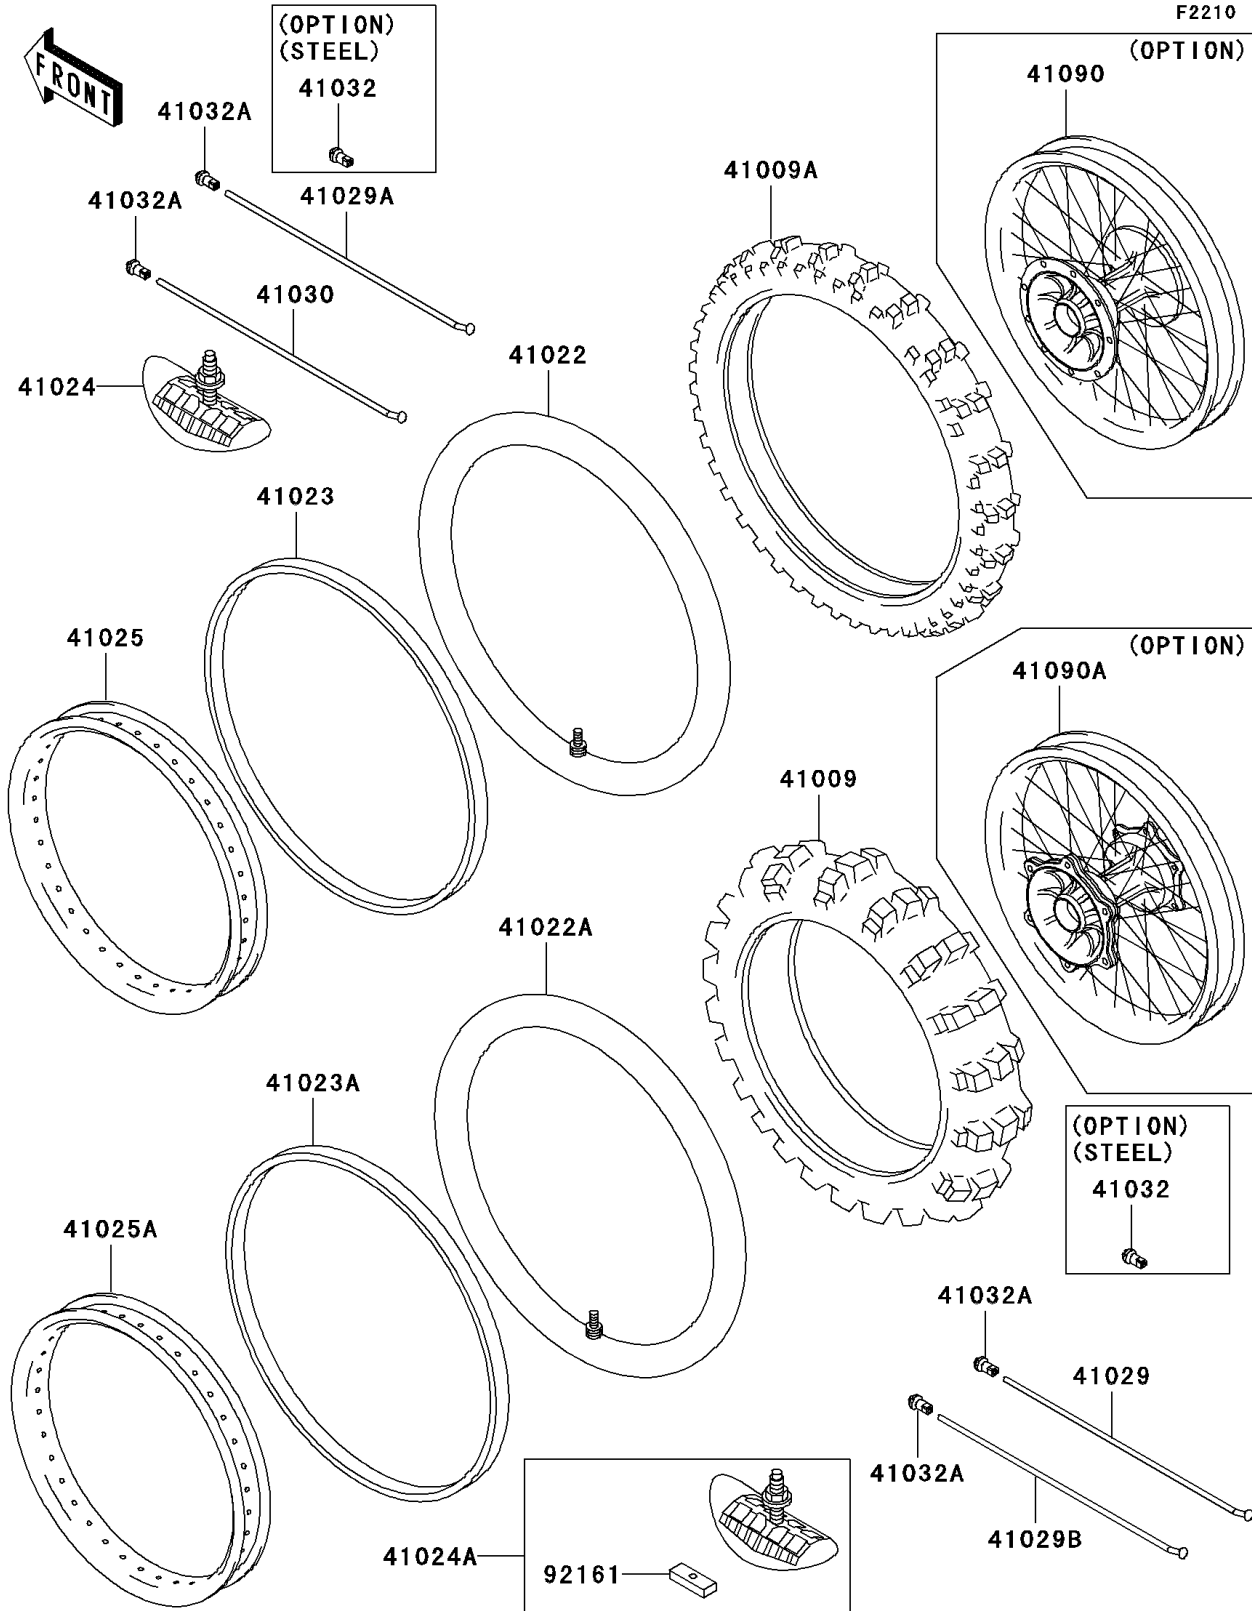

2003 KX125 PARTS DIAGRAM

Wheels/Tires

2003 KX125 PARTS LIST

Wheels/Tires

ITEM NAME	PART NUMBER	QUANTITY
TIRE,RR,100/90-19 57M,D739(D) (Ref # 41009)	41009-1241	1
TIRE,FR,80/100-21 51M,D739FA(D) (Ref # 41009A)	41009-1293	1
TUBE-TIRE,80/100-21(D) (Ref # 41022)	41022-1118	1
TUBE-TIRE,100/90-19(D) (Ref # 41022A)	41022-1129	1
BAND-RIM,80/100-21(D) (Ref # 41023)	41023-1069	1
BAND-RIM,90.100/90-19(D) (Ref # 41023A)	41023-1074	1
STOPPER-RIM,1.60-M(DUNLOP) (Ref # 41024)	41024-010	1
STOPPER-RIM,1.85-M(DUNLOP) (Ref # 41024A)	41024-011	1
RIM,FR,1.60X21 (Ref # 41025)	41025-1377	1
RIM,RR,1.85X19 (Ref # 41025A)	41025-1435	1
SPOKE-INNER,RR,202MMX160D (Ref # 41029)	41029-1204	27
SPOKE-INNER,FR,230MMX165D (Ref # 41029A)	41029-1295	27
SPOKE-INNER,RR,204MMX159D (Ref # 41029B)	41029-1330	9
SPOKE-OUTER,FR,231.5MMX170D (Ref # 41030)	41030-1165	9
NIPPLE-SPOKE,STEEL (Ref # 41032)	41032-1085	72
NIPPLE-SPOKE,ALUMINIUM (Ref # 41032A)	41032-1086	72
WHEEL,FR,1.60X21,ALUM NIPPLE (Ref # 41090)	41090-1150	1
WHEEL,RR,1.85X19,ALUM NIPPLE (Ref # 41090A)	41090-1151	1
DAMPER,RIM STOPPER (Ref # 92161)	92161-1184	1